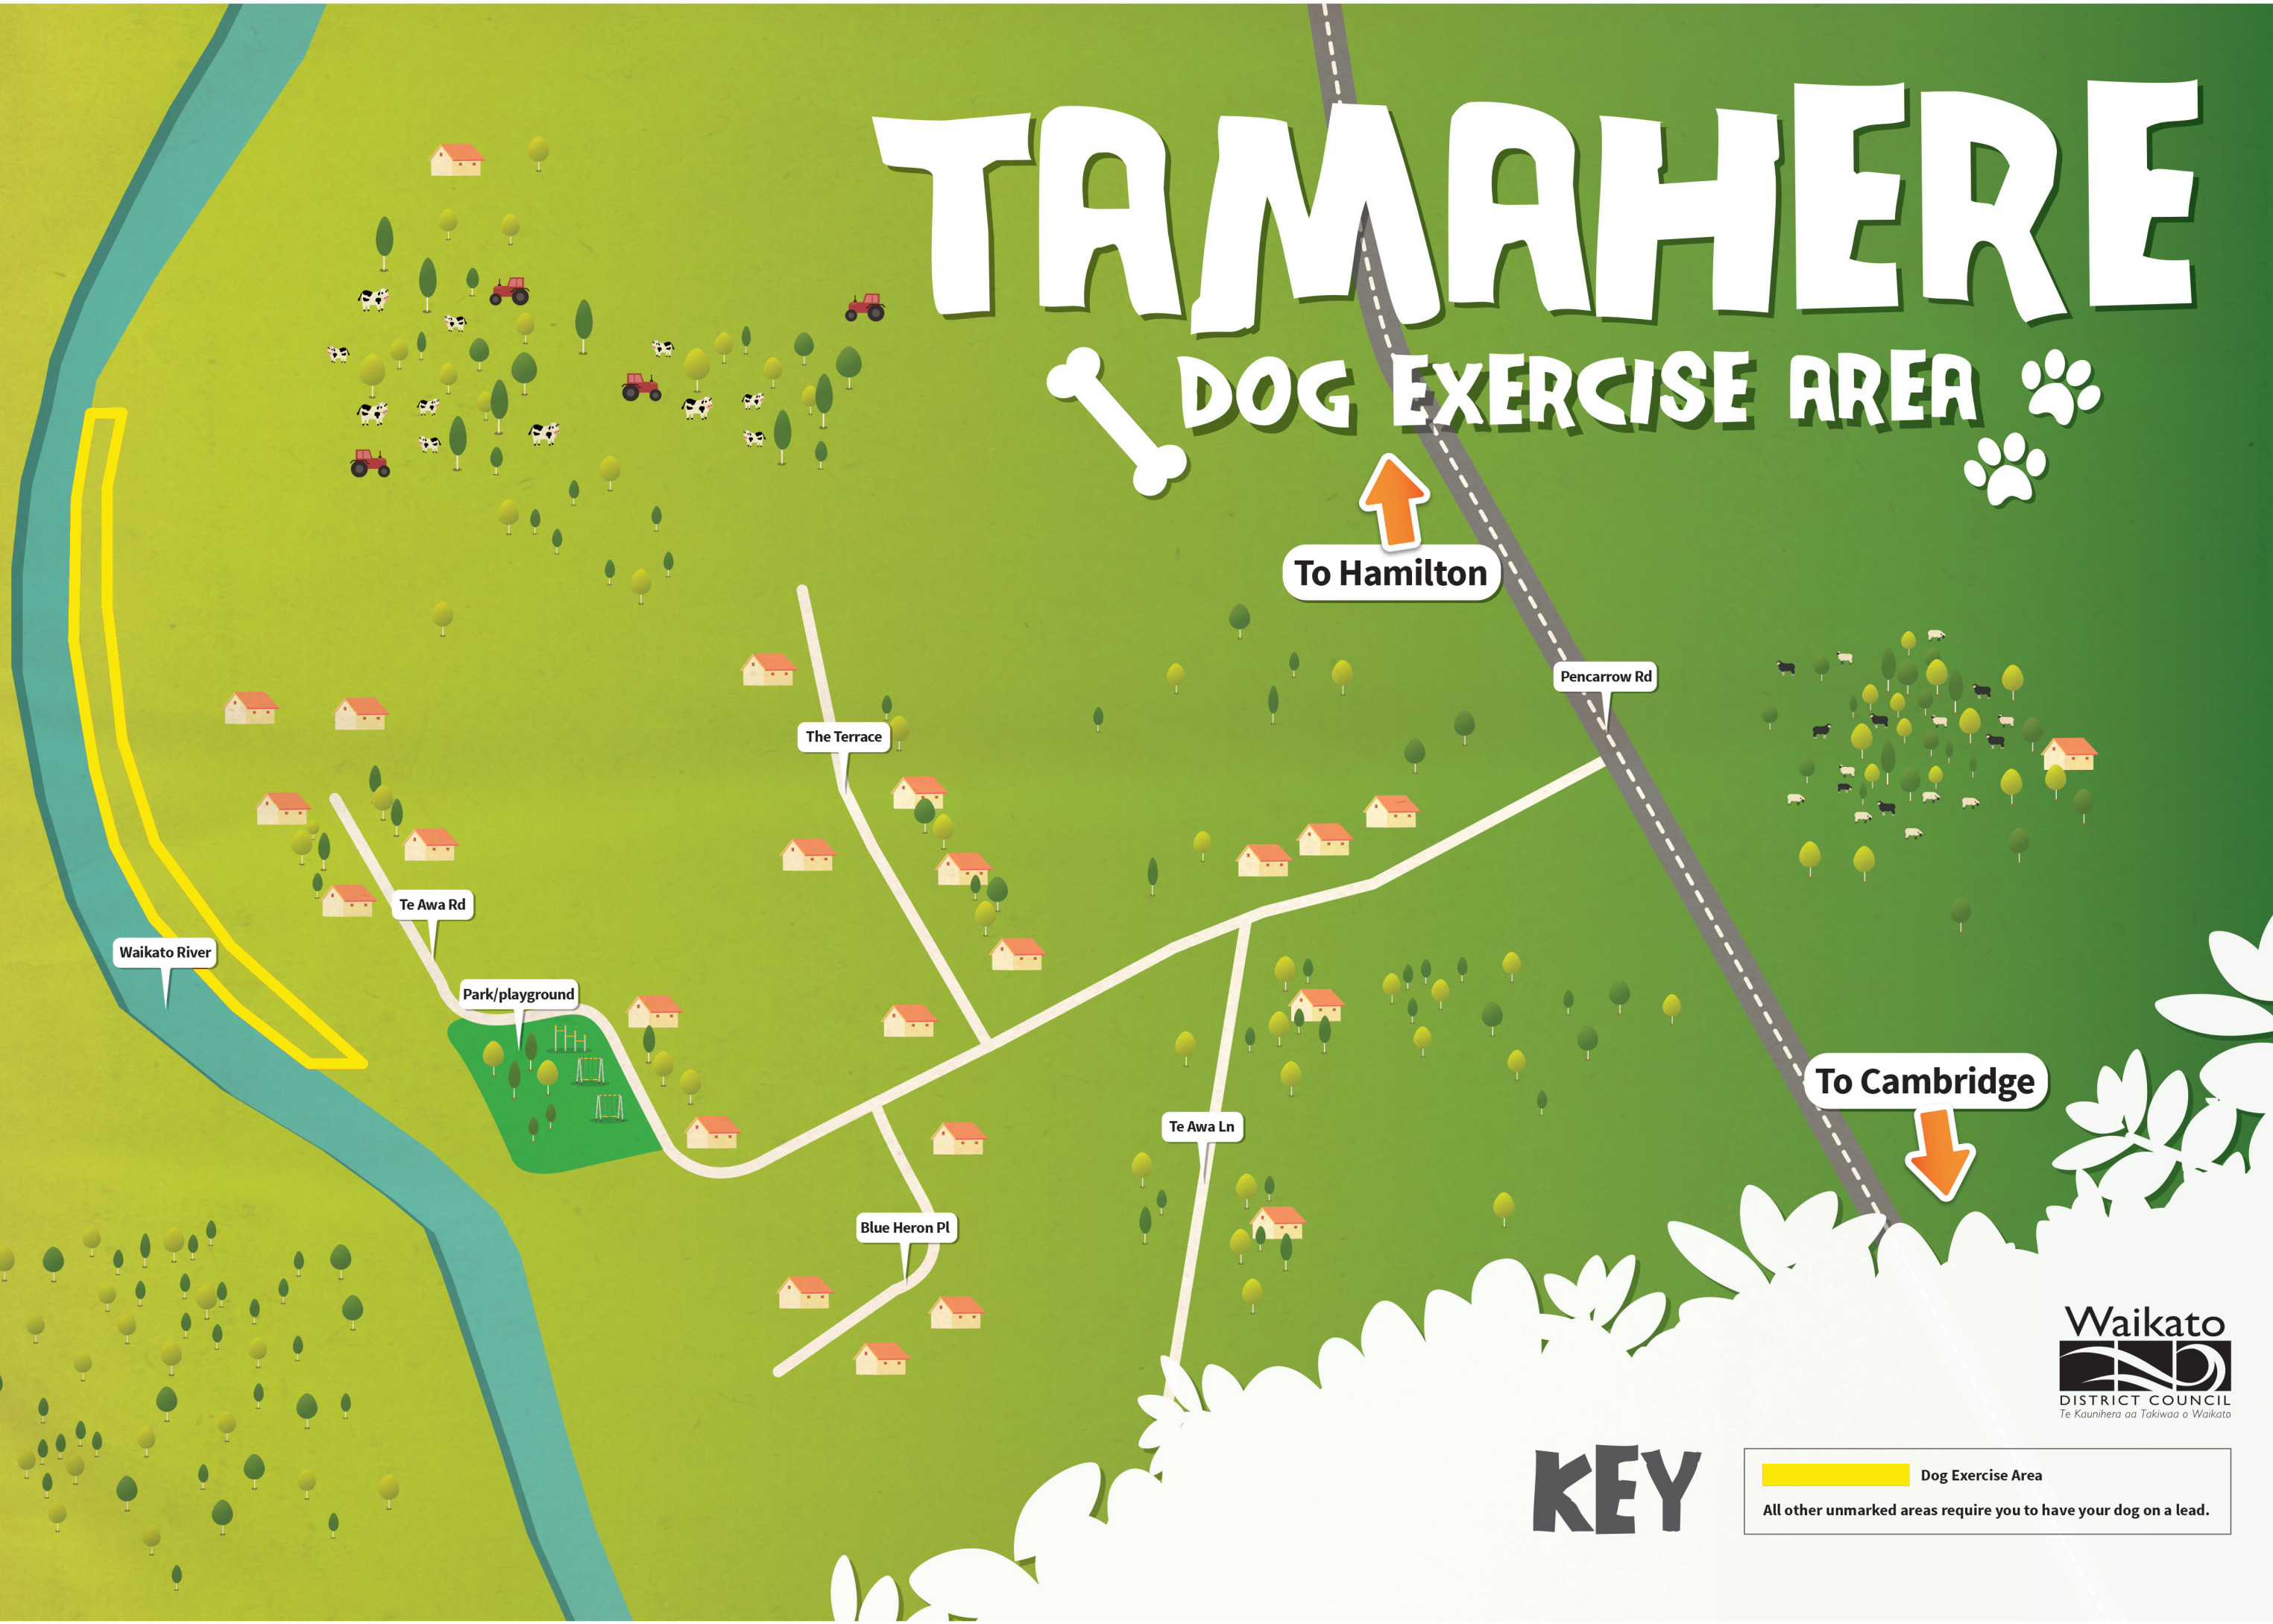

TAMAHERE

DOG EXERCISE AREA

To Hamilton

To Cambridge

Waikato River

Te Awa Rd

Park/playground

The Terrace

Blue Heron Pl

Te Awa Ln

Pencarrow Rd

KEY

 Dog Exercise Area
All other unmarked areas require you to have your dog on a lead.