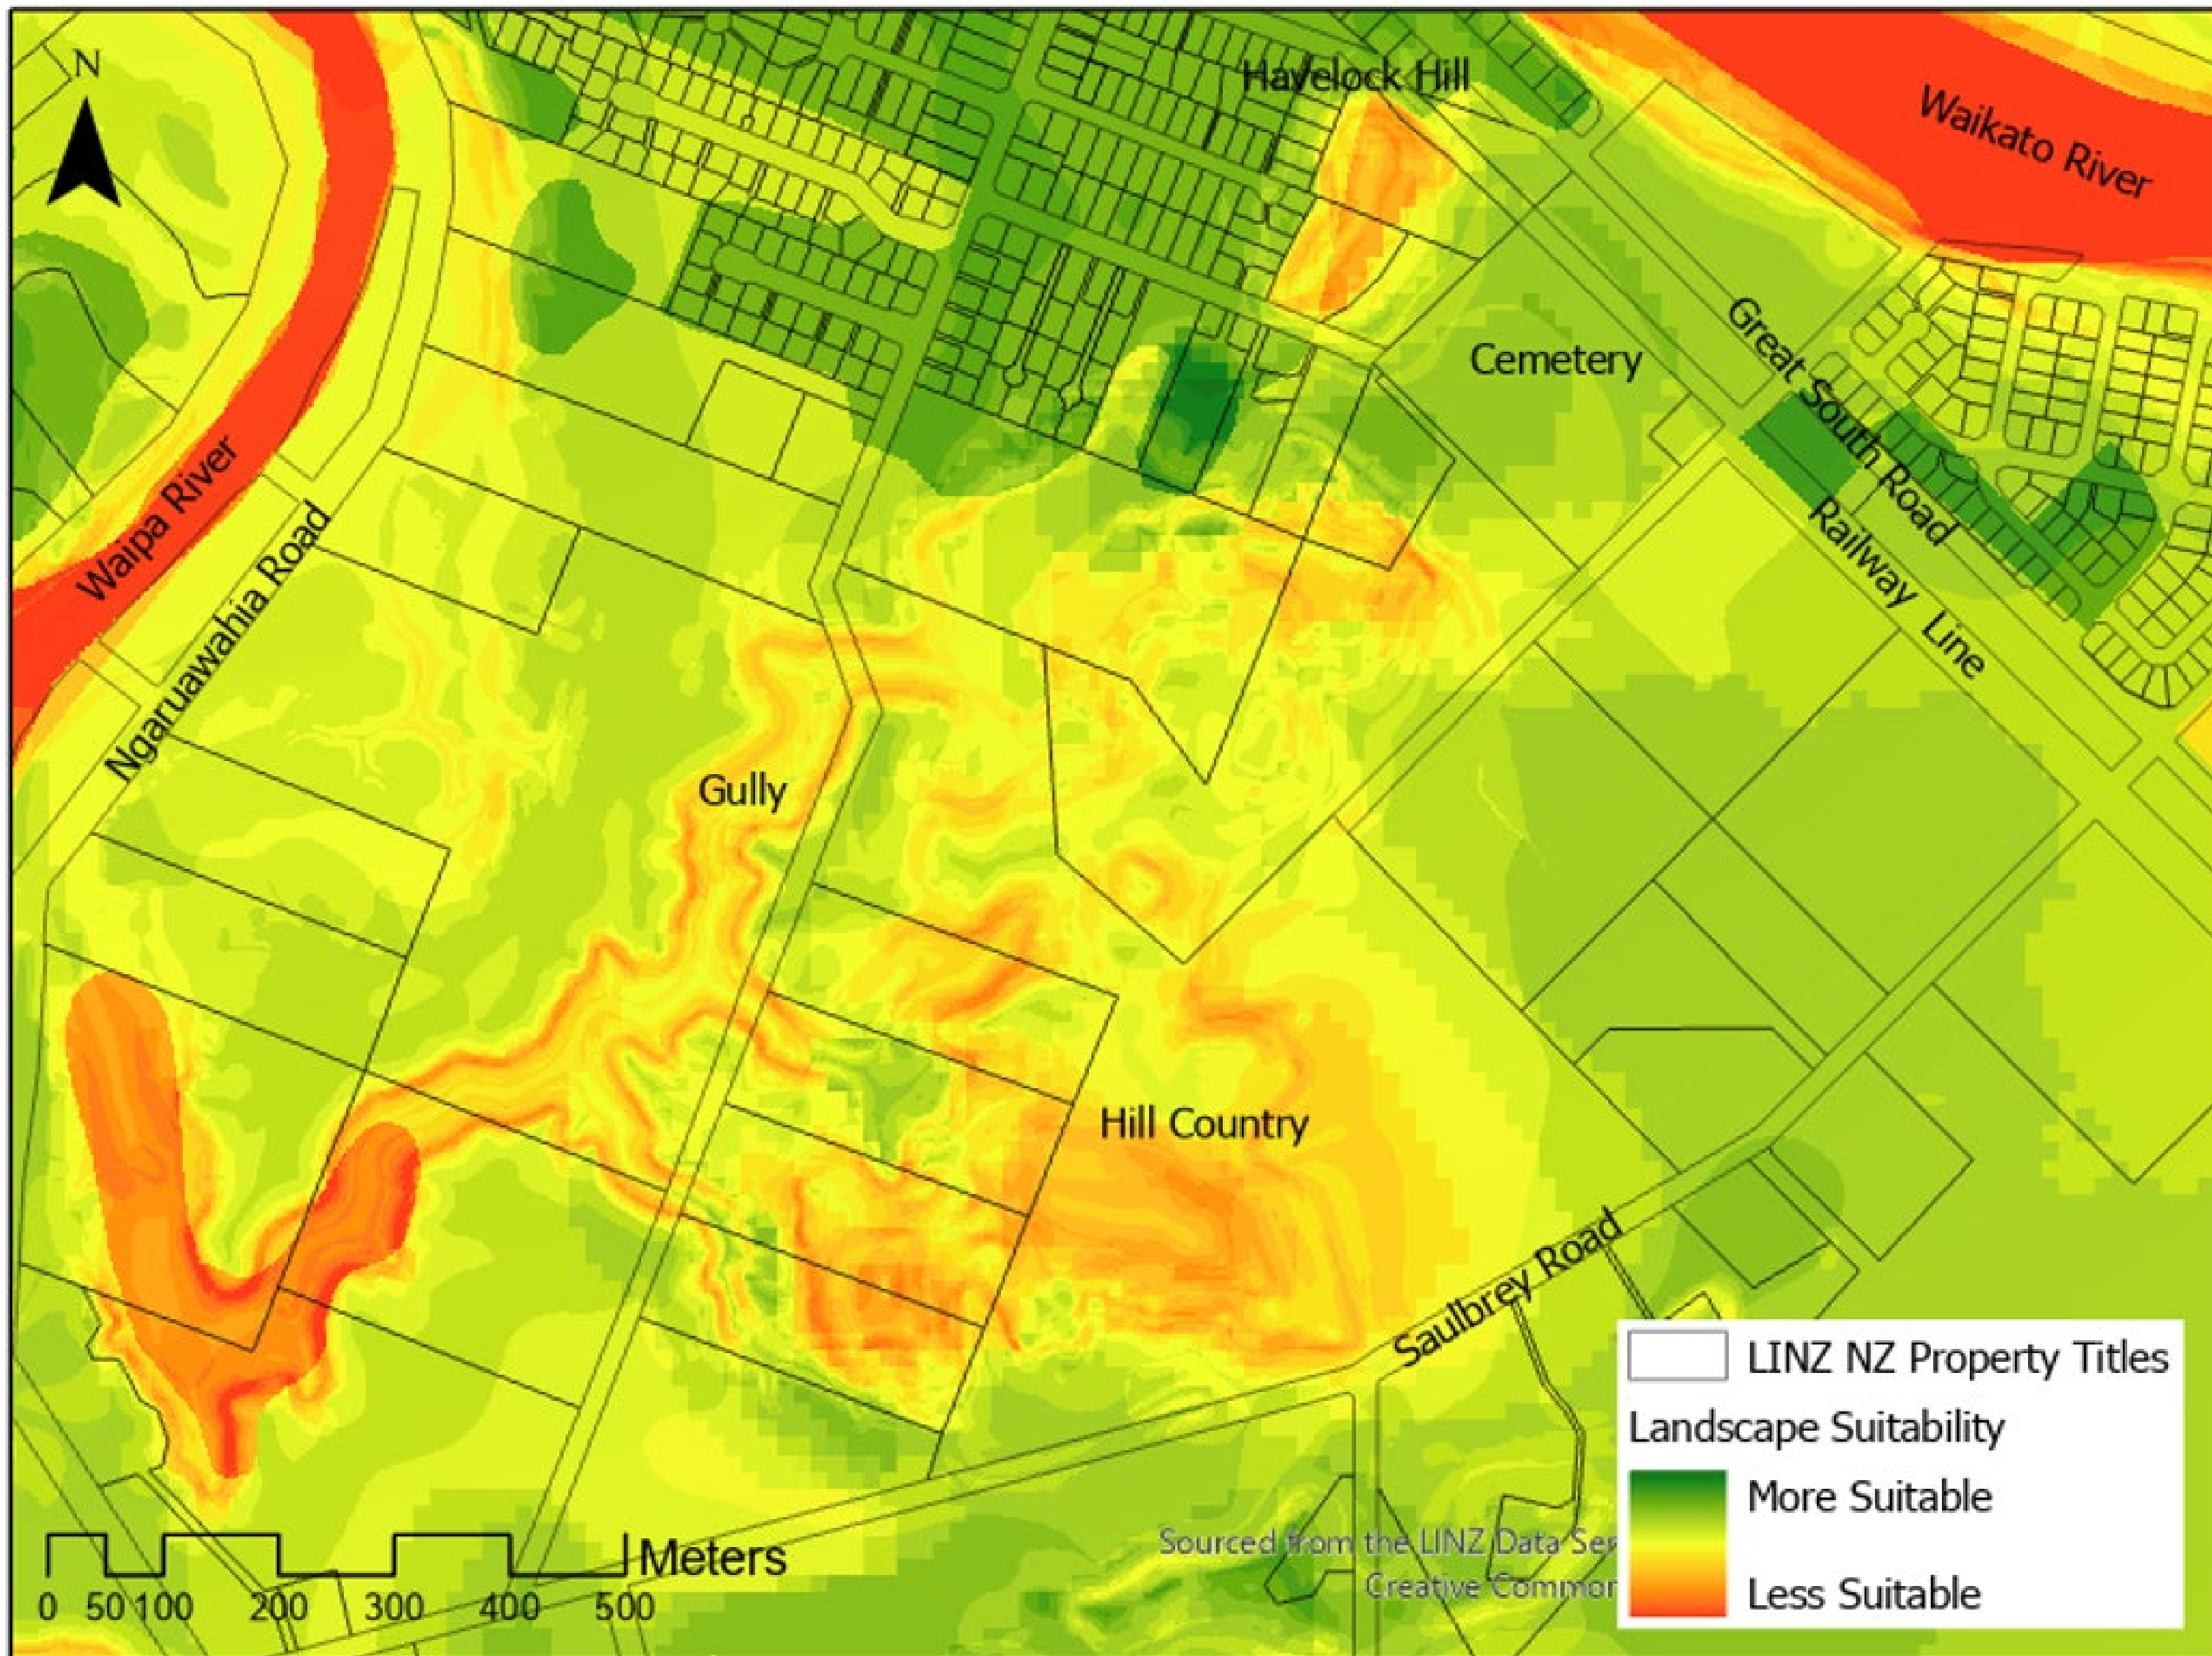

Z11186: Hiinaki.

**Pre-European hinaki
recovered from the
gully in the 1990's.**

Photograph: Waikato Tainui

Children on the hill. 1955

**Landscape Suitability
Weighted Analysis**

Recommended amendments to the Zone Boundary