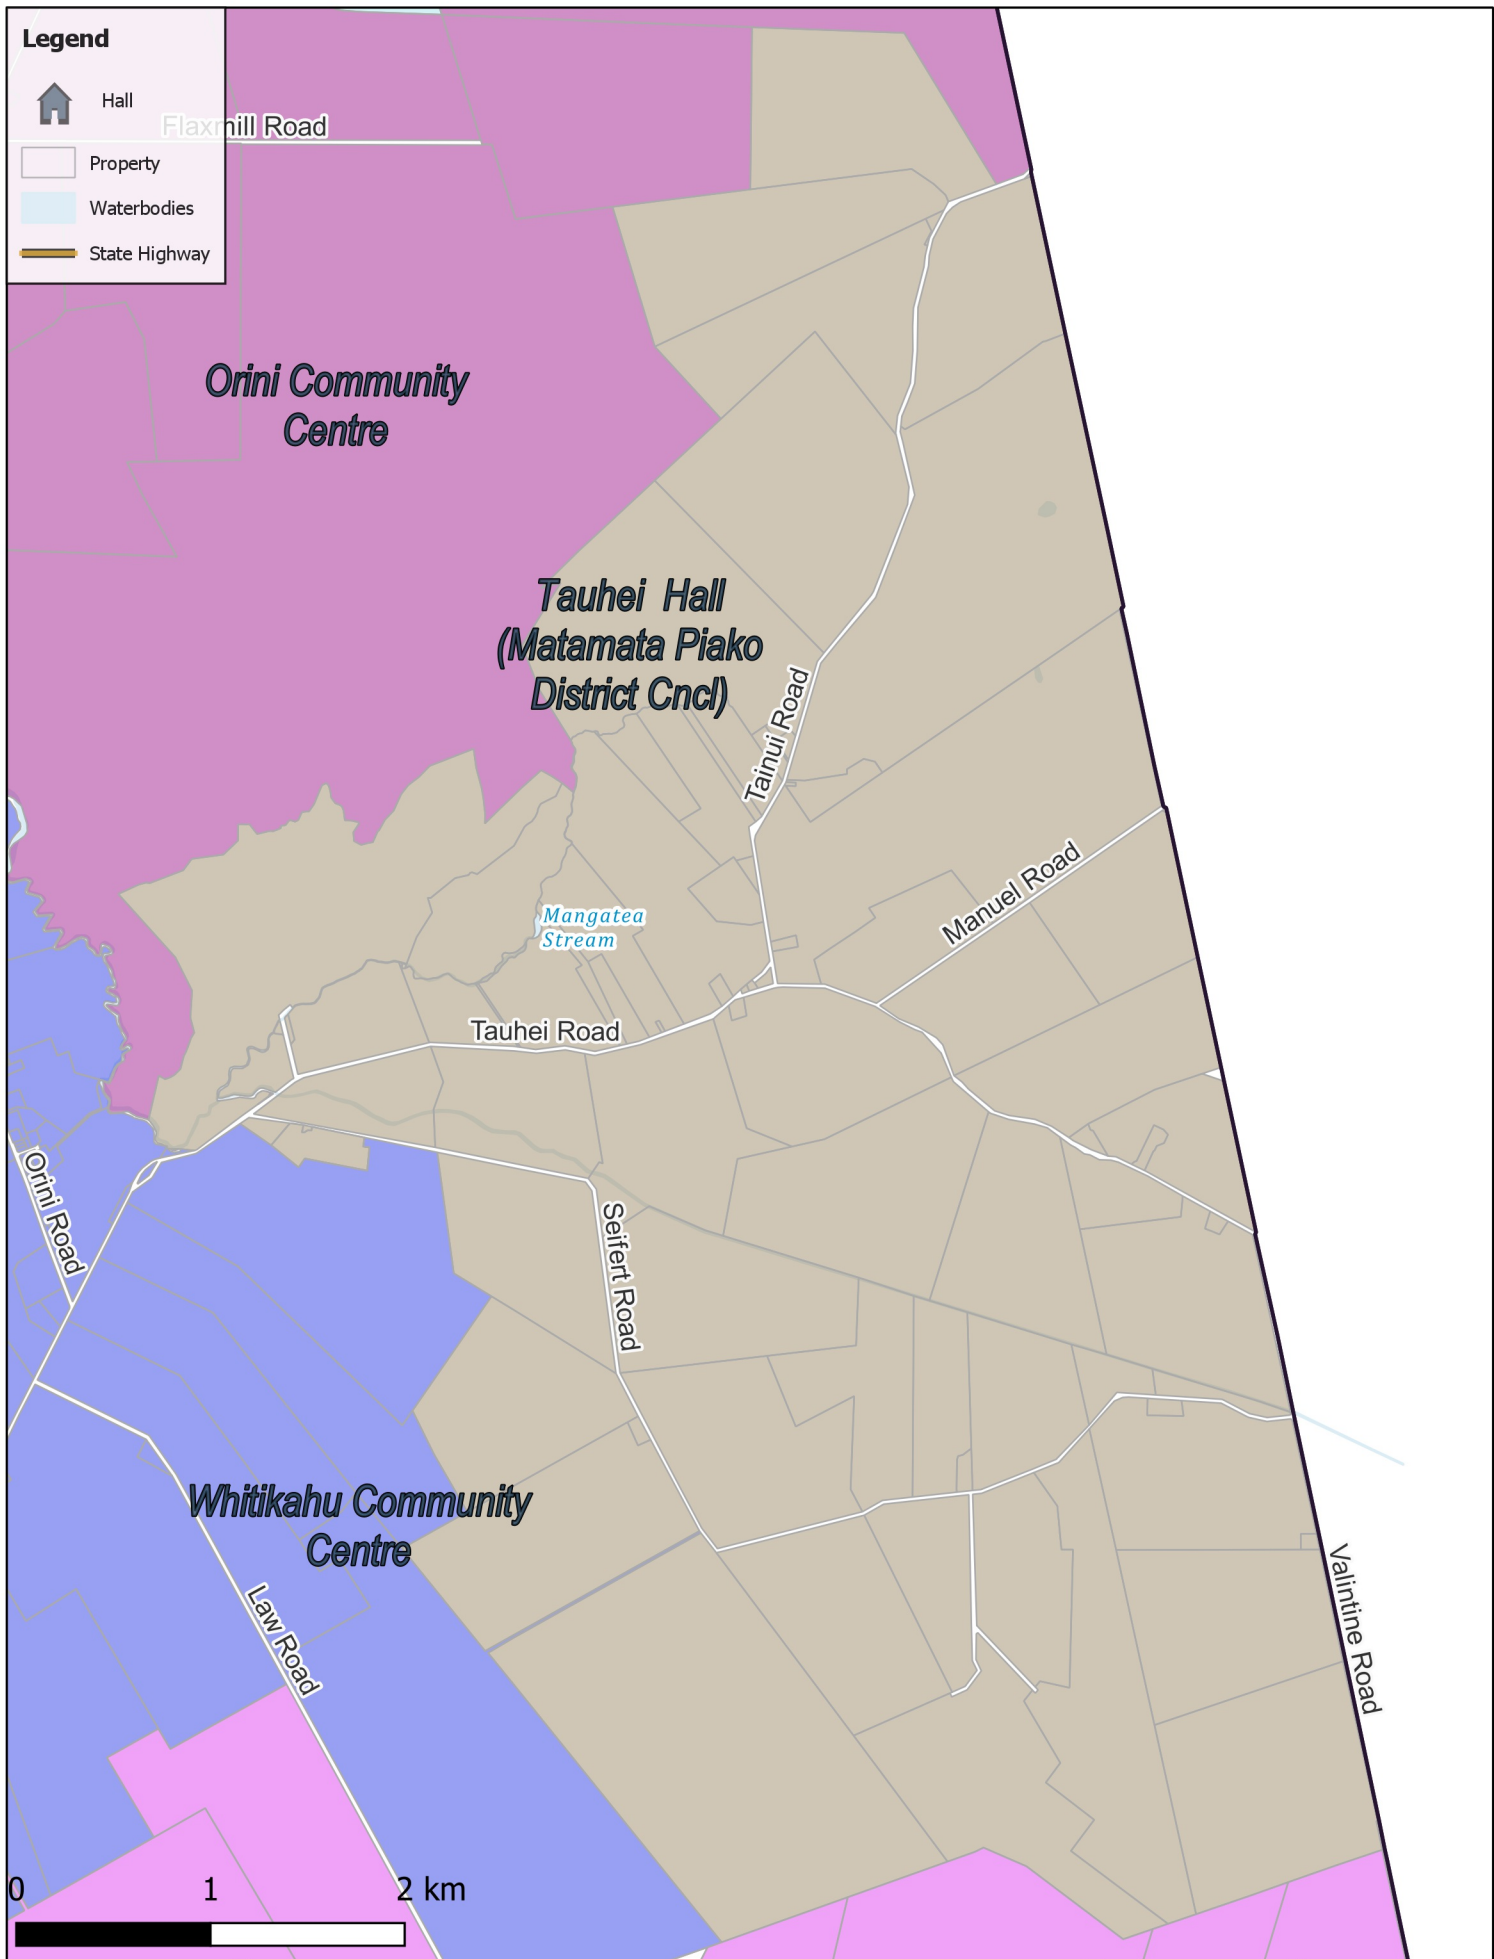

**Legend**

-  Hall
-  Property
-  Waterbodies
-  State Highway

**Tauhei Hall (Matamata Piako District Cncl)**

Business Intelligence  
Created By: Admin  
Created For: Rates  
Date Created:  
2022-04-08  
Projection: NZTM  
GD2000  
Ref: Rating Themes

Copyright @ Waikato  
District Council  
Cadastre Boundaries  
LINZ CC-BY  
Stats NZ CC-BY