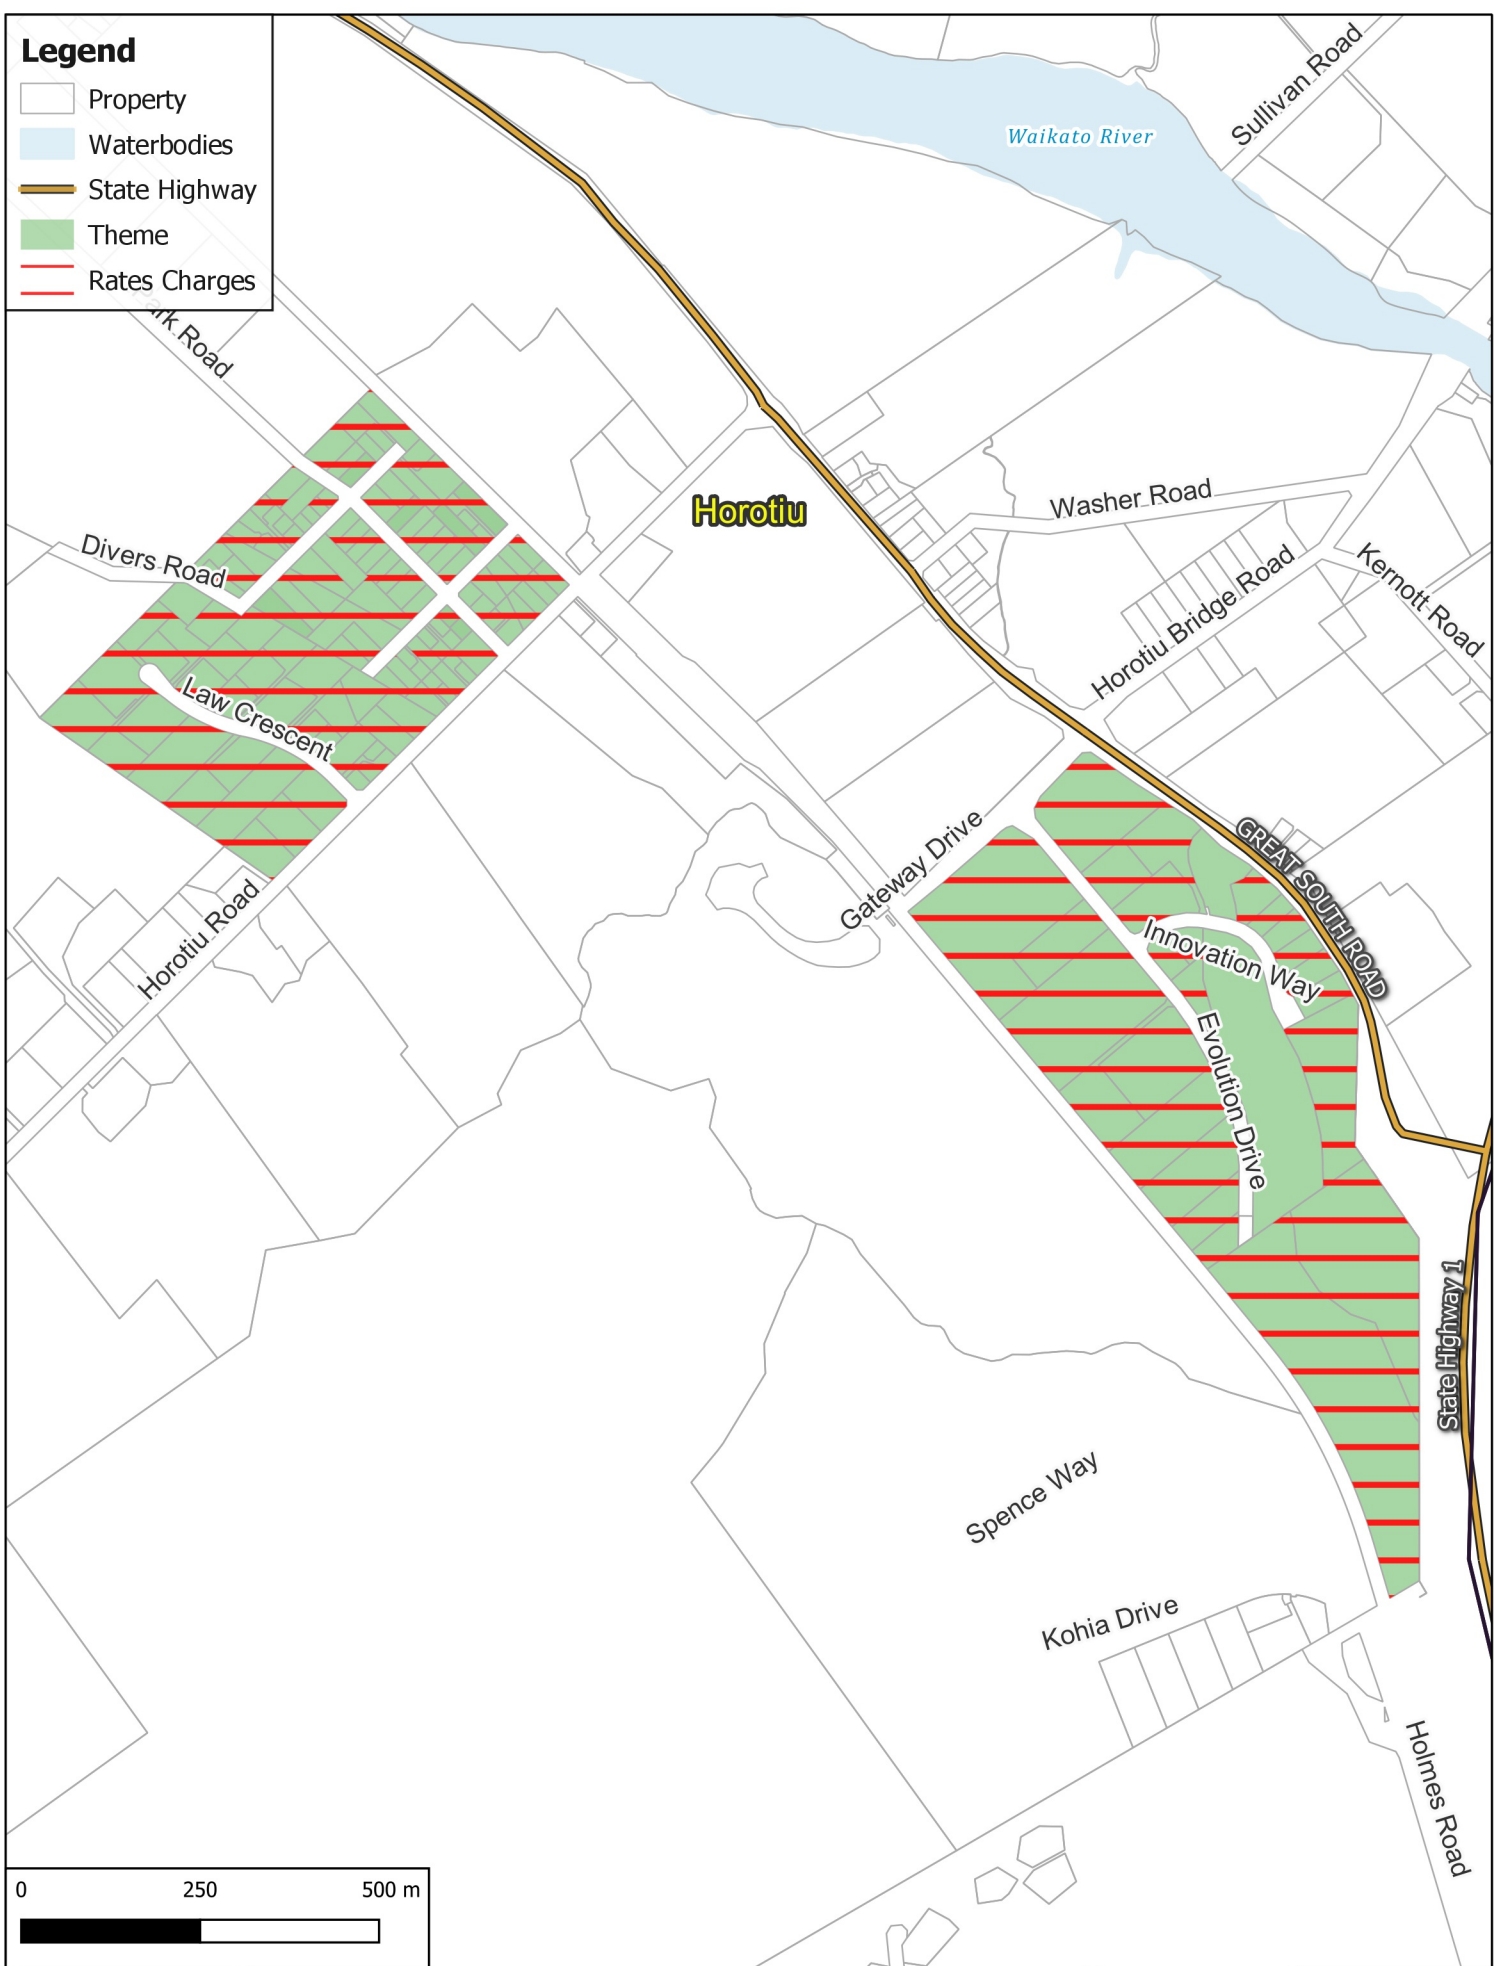

Legend

- Property
- Waterbodies
- State Highway
- Theme
- Rates Charges

**STORMWATER:
Horotiu**

Business Intelligence
Created By: Admin
Created For: Rates
Date Created:
2022-04-07
Projection: NZTM
GD2000
Ref: Rating Themes

Copyright @ Waikato
District Council
Cadastre Boundaries
LINZ CC-BY
Stats NZ CC-BY