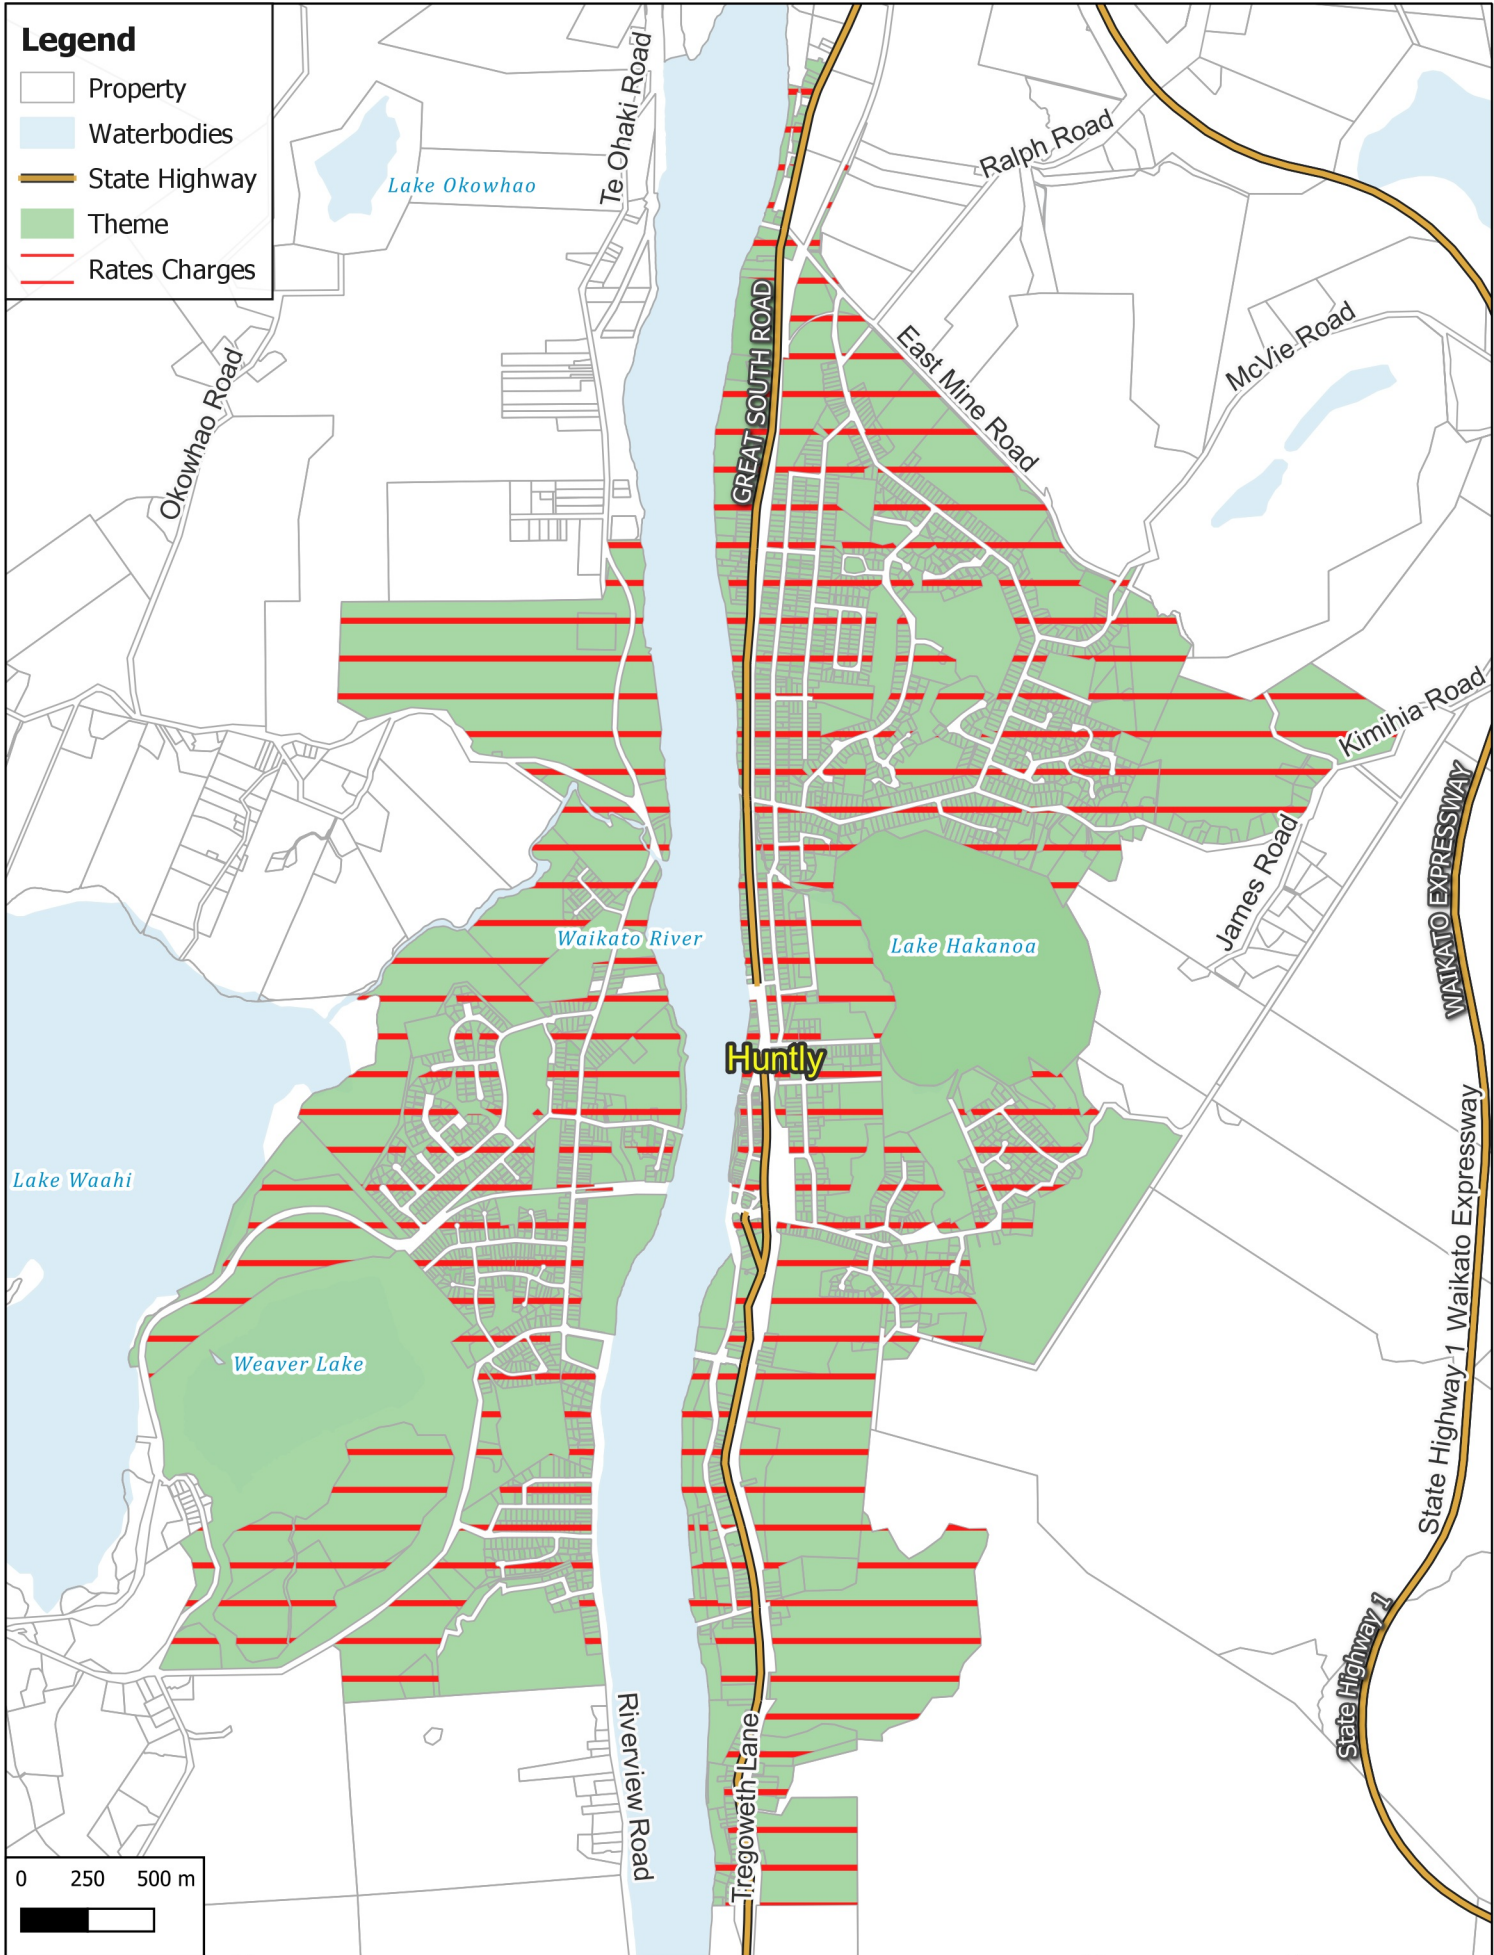

Legend

- Property
- Waterbodies
- State Highway
- Theme
- Rates Charges

**STORMWATER:
Huntly**

Business Intelligence
Created By: Admin
Created For: Rates
Date Created:
2022-04-07
Projection: NZTM
GD2000
Ref: Rating Themes

Copyright @ Waikato District Council
Cadastre Boundaries
LINZ CC-BY
Stats NZ CC-BY