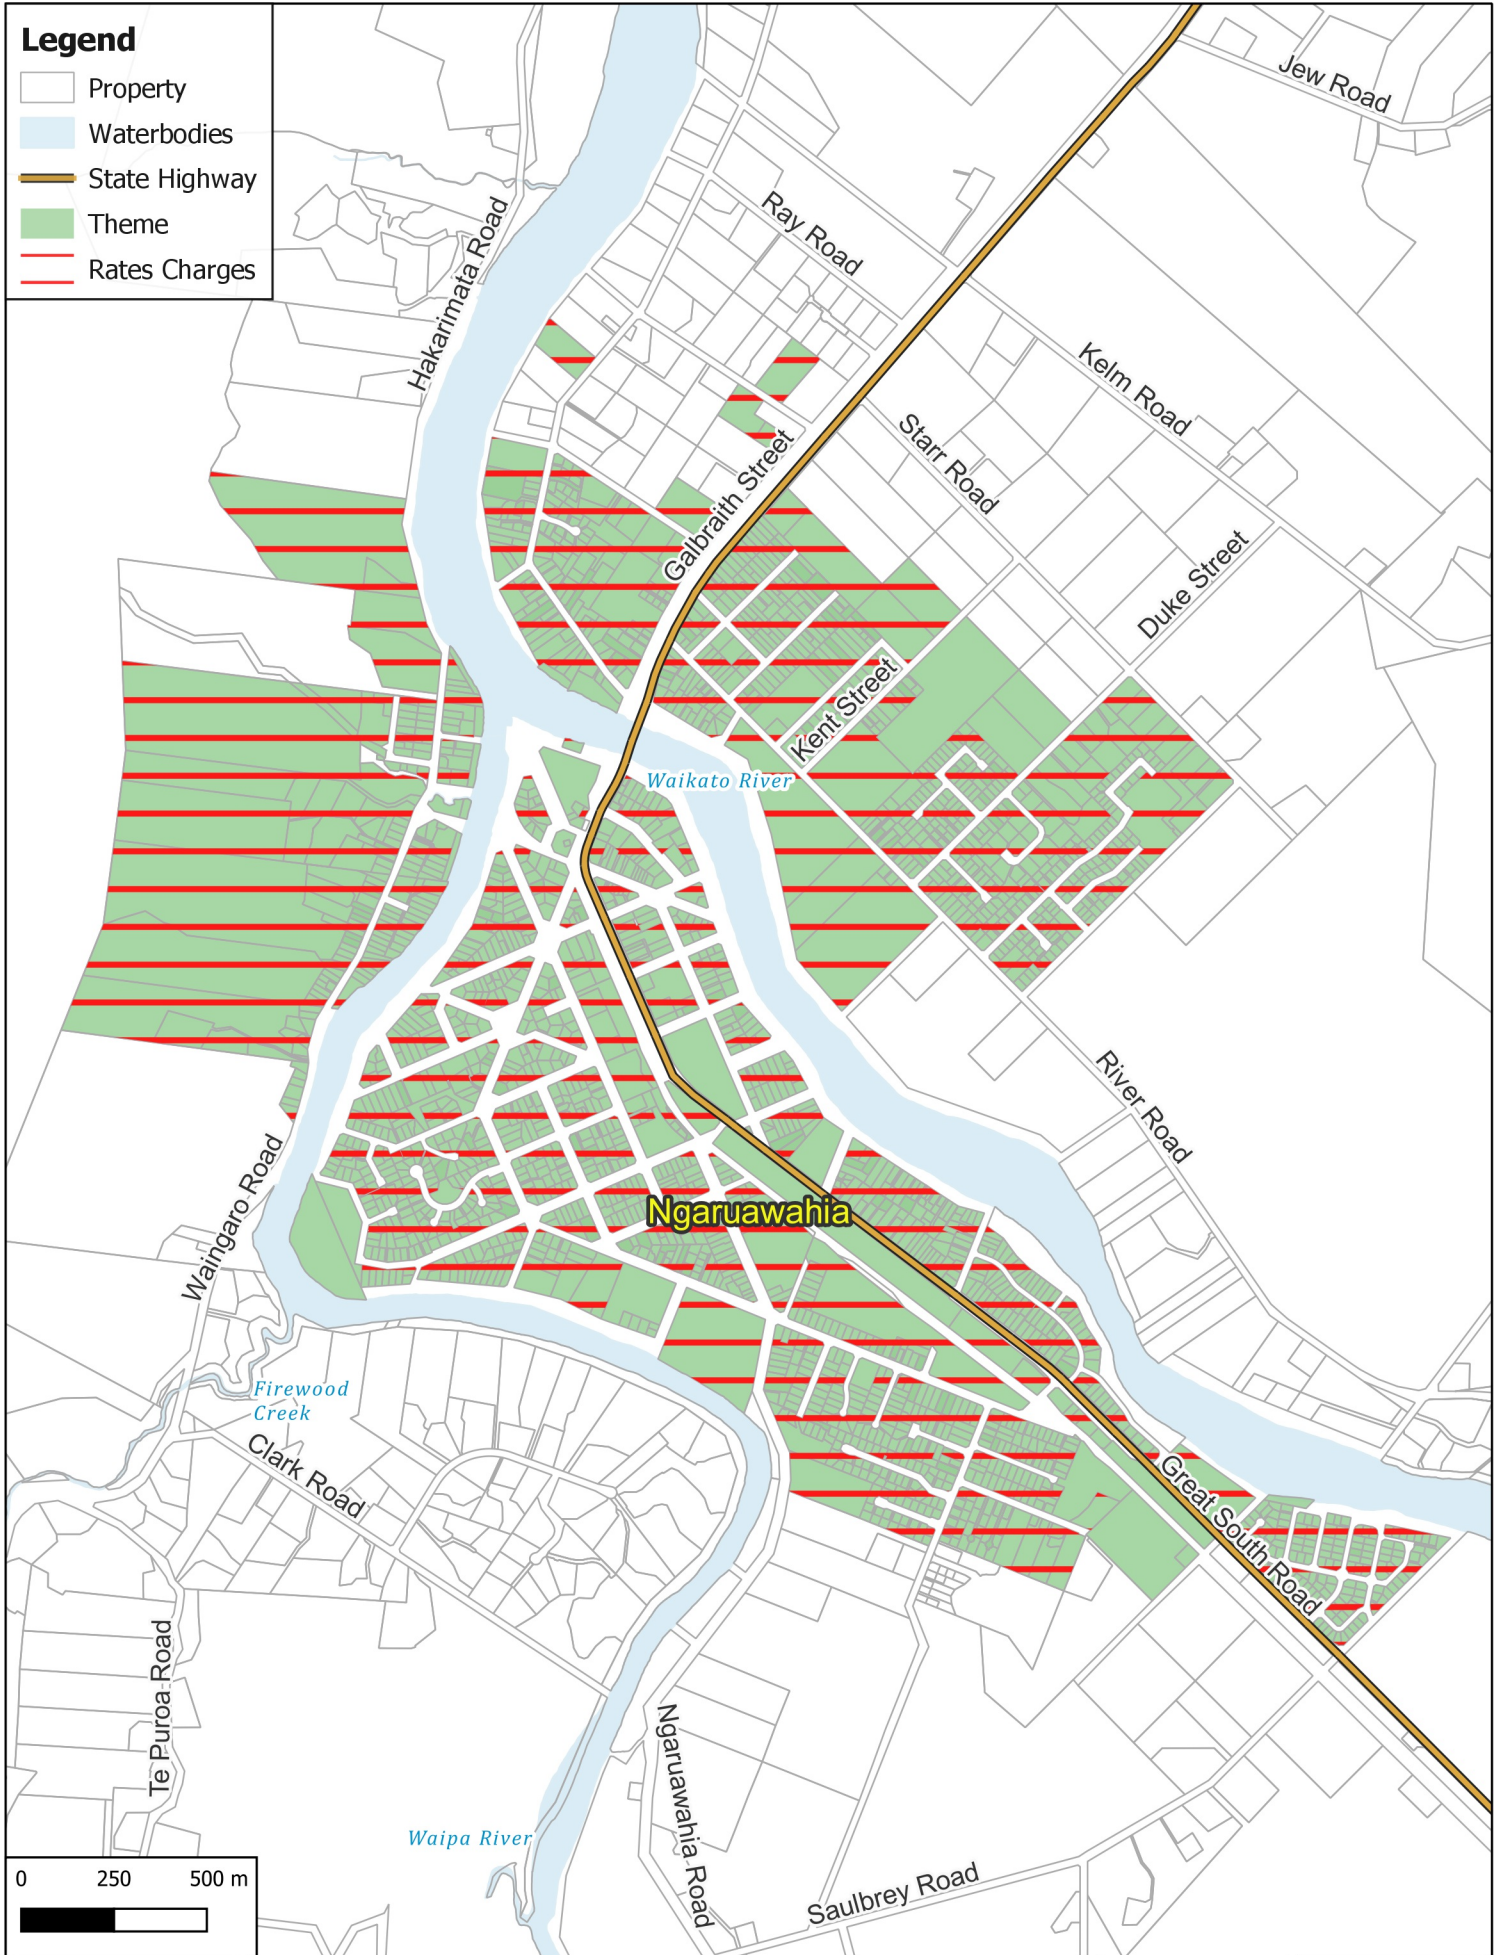

Legend

- Property
- Waterbodies
- State Highway
- Theme
- Rates Charges

**STORMWATER:
Ngaruawahia**

Business Intelligence
Created By: Admin
Created For: Rates
Date Created:
2022-04-07
Projection: NZTM
GD2000
Ref: Rating Themes

Copyright @ Waikato
District Council
Cadastre Boundaries
LINZ CC-BY
Stats NZ CC-BY