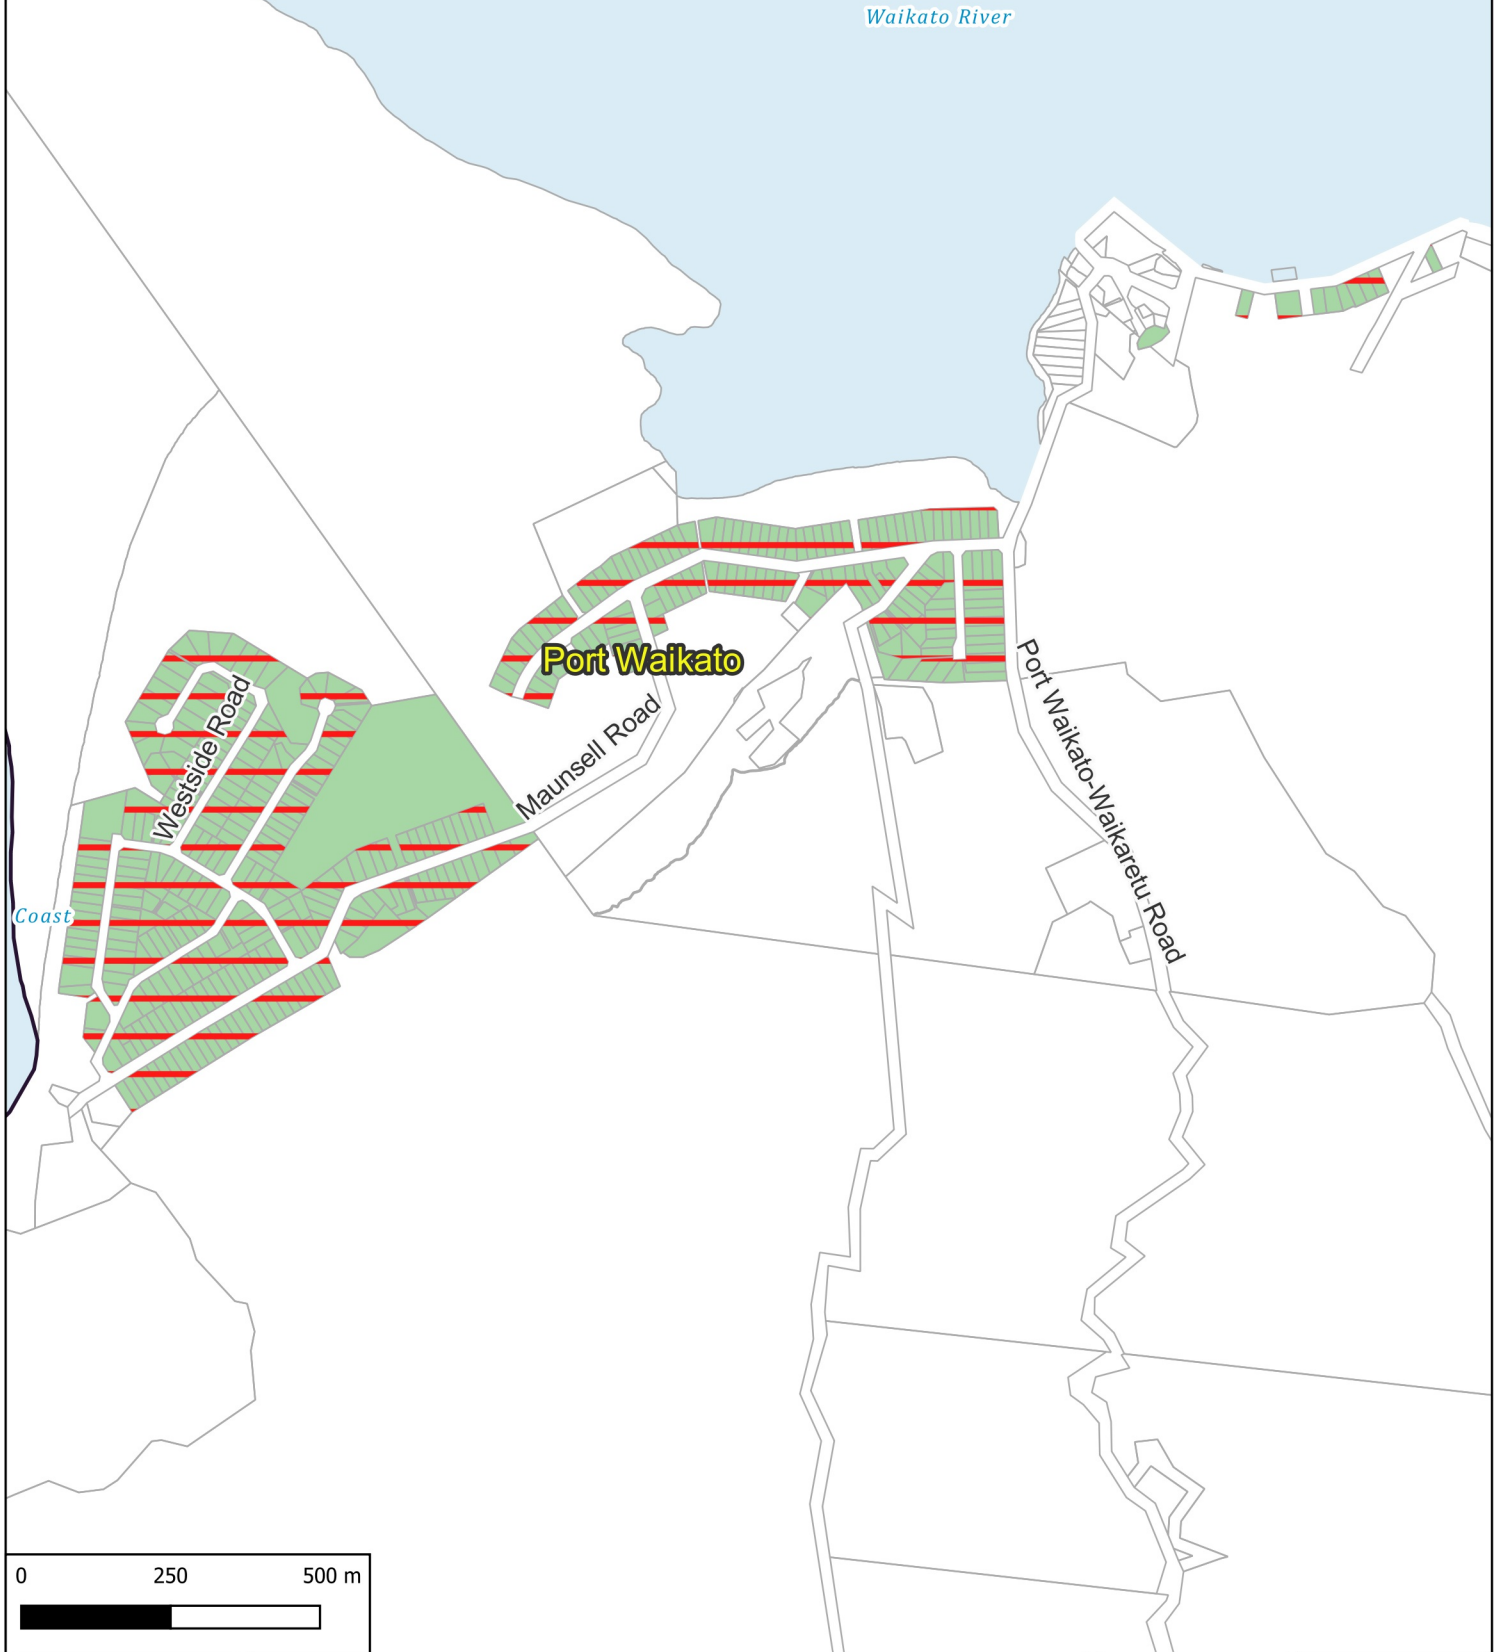

**Legend**

- Property
- Waterbodies
- State Highway
- Theme
- Rates Charges

**STORMWATER:  
Port Waikato**

Business Intelligence  
Created By: Admin  
Created For: Rates  
Date Created:  
2022-04-07  
Projection: NZTM  
GD2000  
Ref: Rating Themes

Copyright @ Waikato District Council  
Cadastre Boundaries  
LINZ CC-BY  
Stats NZ CC-BY