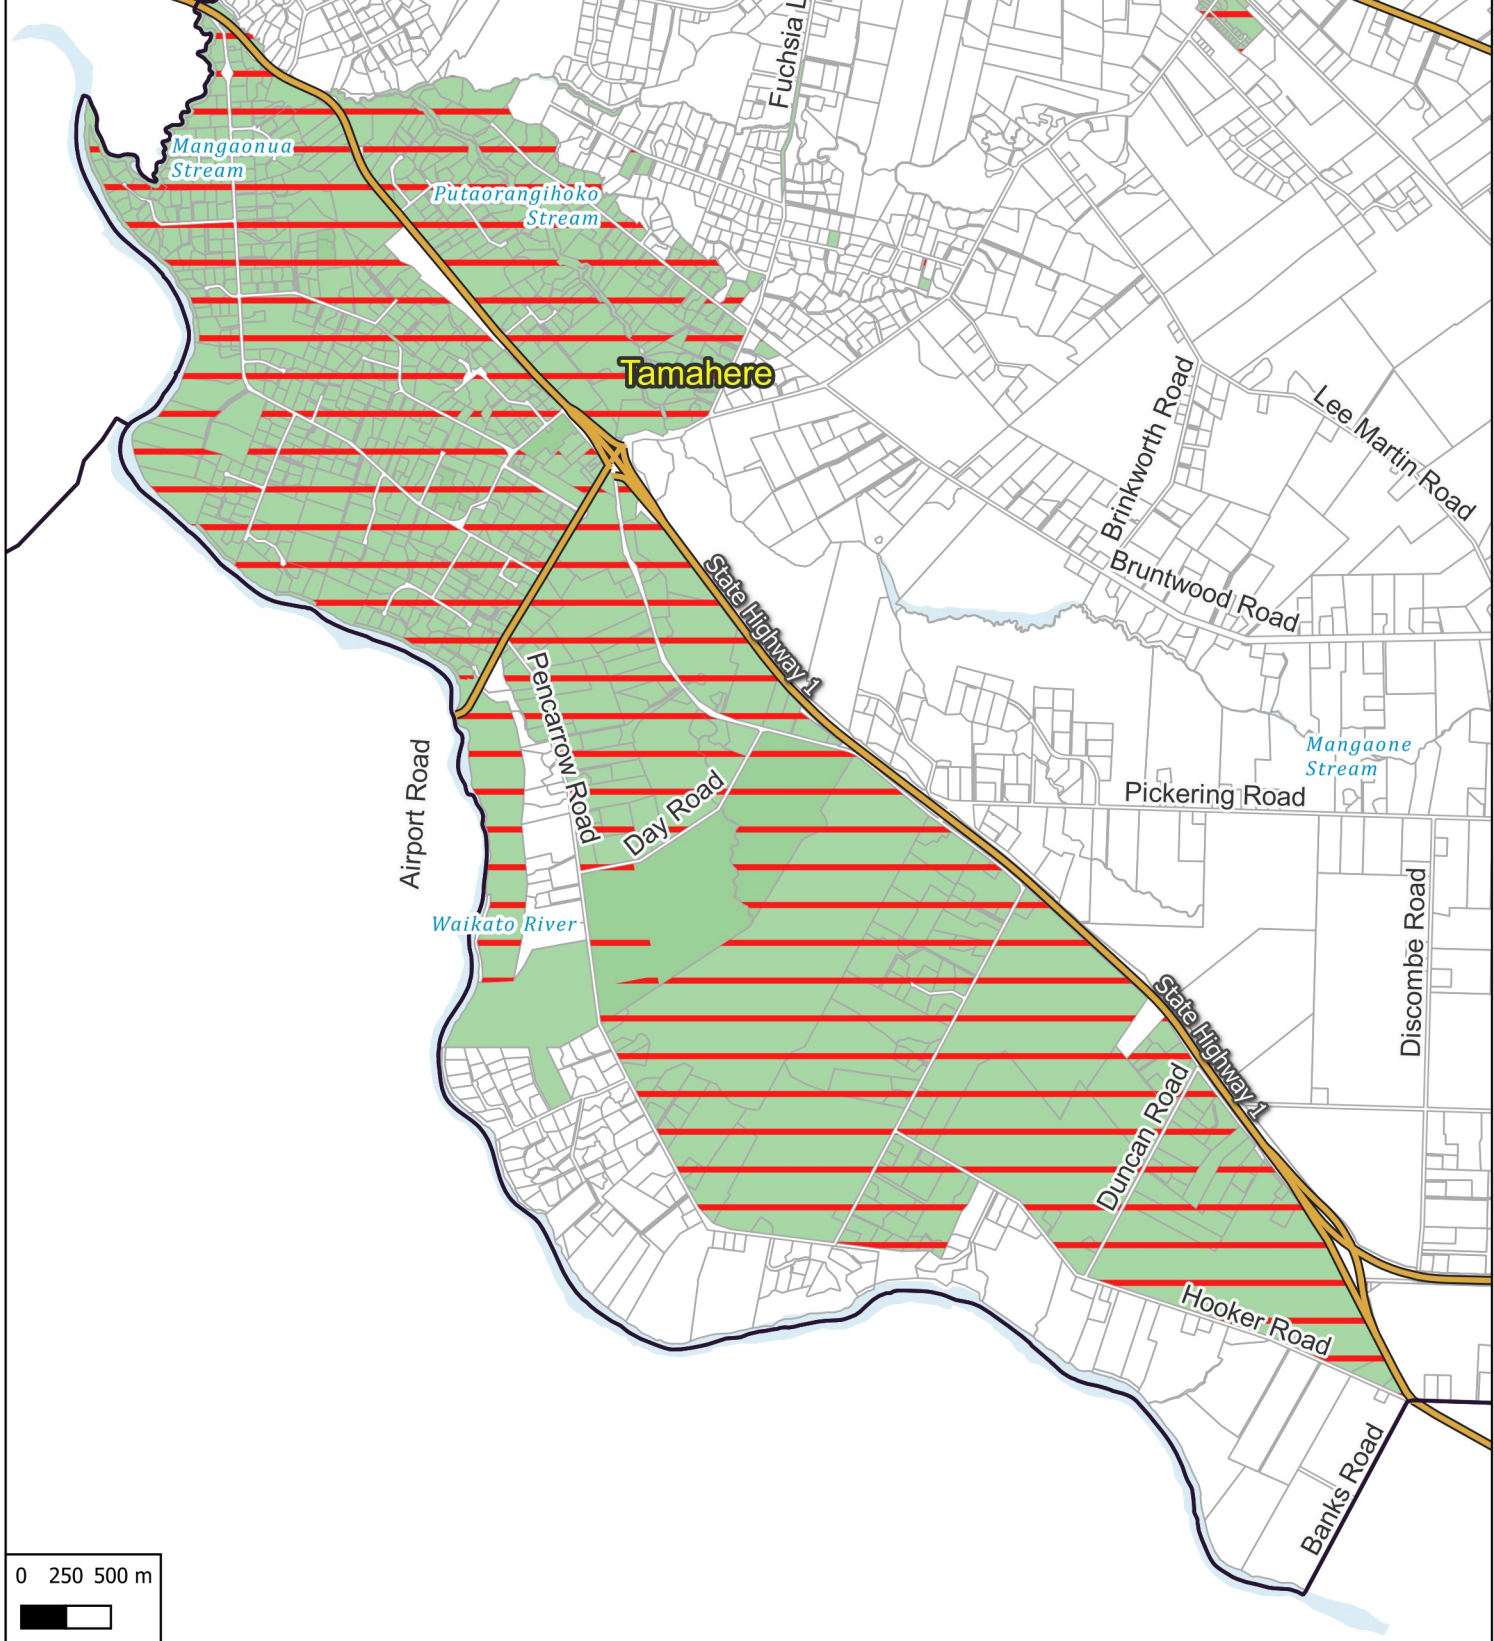

Legend

-  Property
-  Waterbodies
-  State Highway
-  Theme
-  Rates Charges

**STORMWATER:
Tamahere**

Business Intelligence
 Created By: Admin
 Created For: Rates
 Date Created:
 2022-04-07
 Projection: NZTM
 GD2000
 Ref: Rating Themes

Copyright © Waikato
 District Council
 Cadastre Boundaries
 LINZ CC-BY
 Stats NZ CC-BY