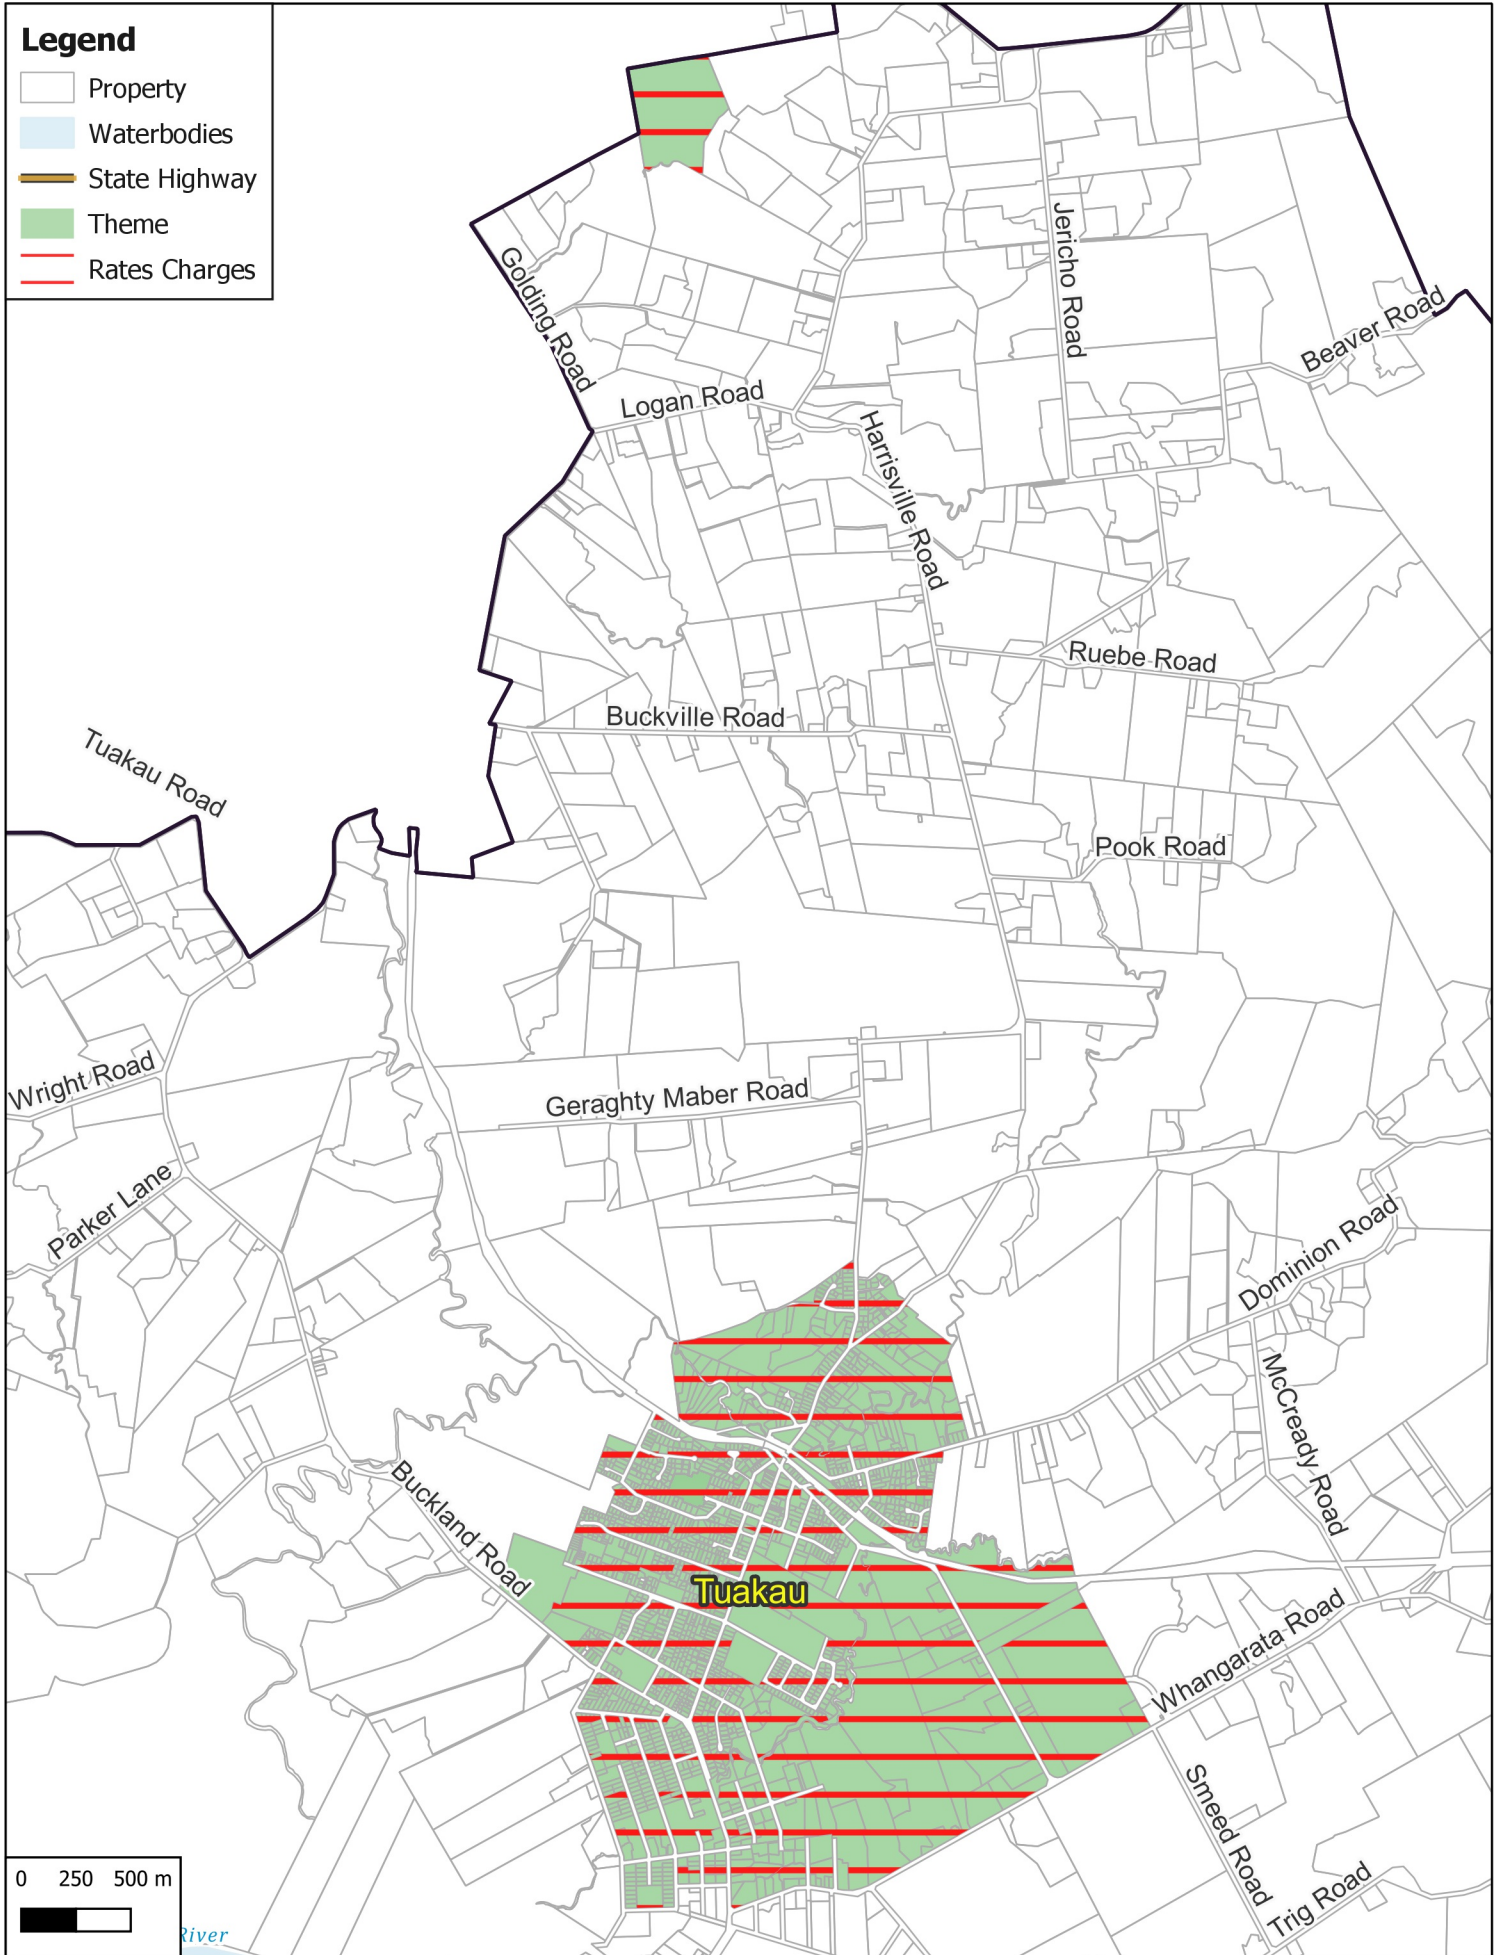

**Legend**

- Property
- Waterbodies
- State Highway
- Theme
- Rates Charges

**STORMWATER:  
Tuakau**

Business Intelligence  
Created By: Admin  
Created For: Rates  
Date Created:  
2022-04-07  
Projection: NZTM  
GD2000  
Ref: Rating Themes

Copyright @ Waikato  
District Council  
Cadastre Boundaries  
LINZ CC-BY  
Stats NZ CC-BY