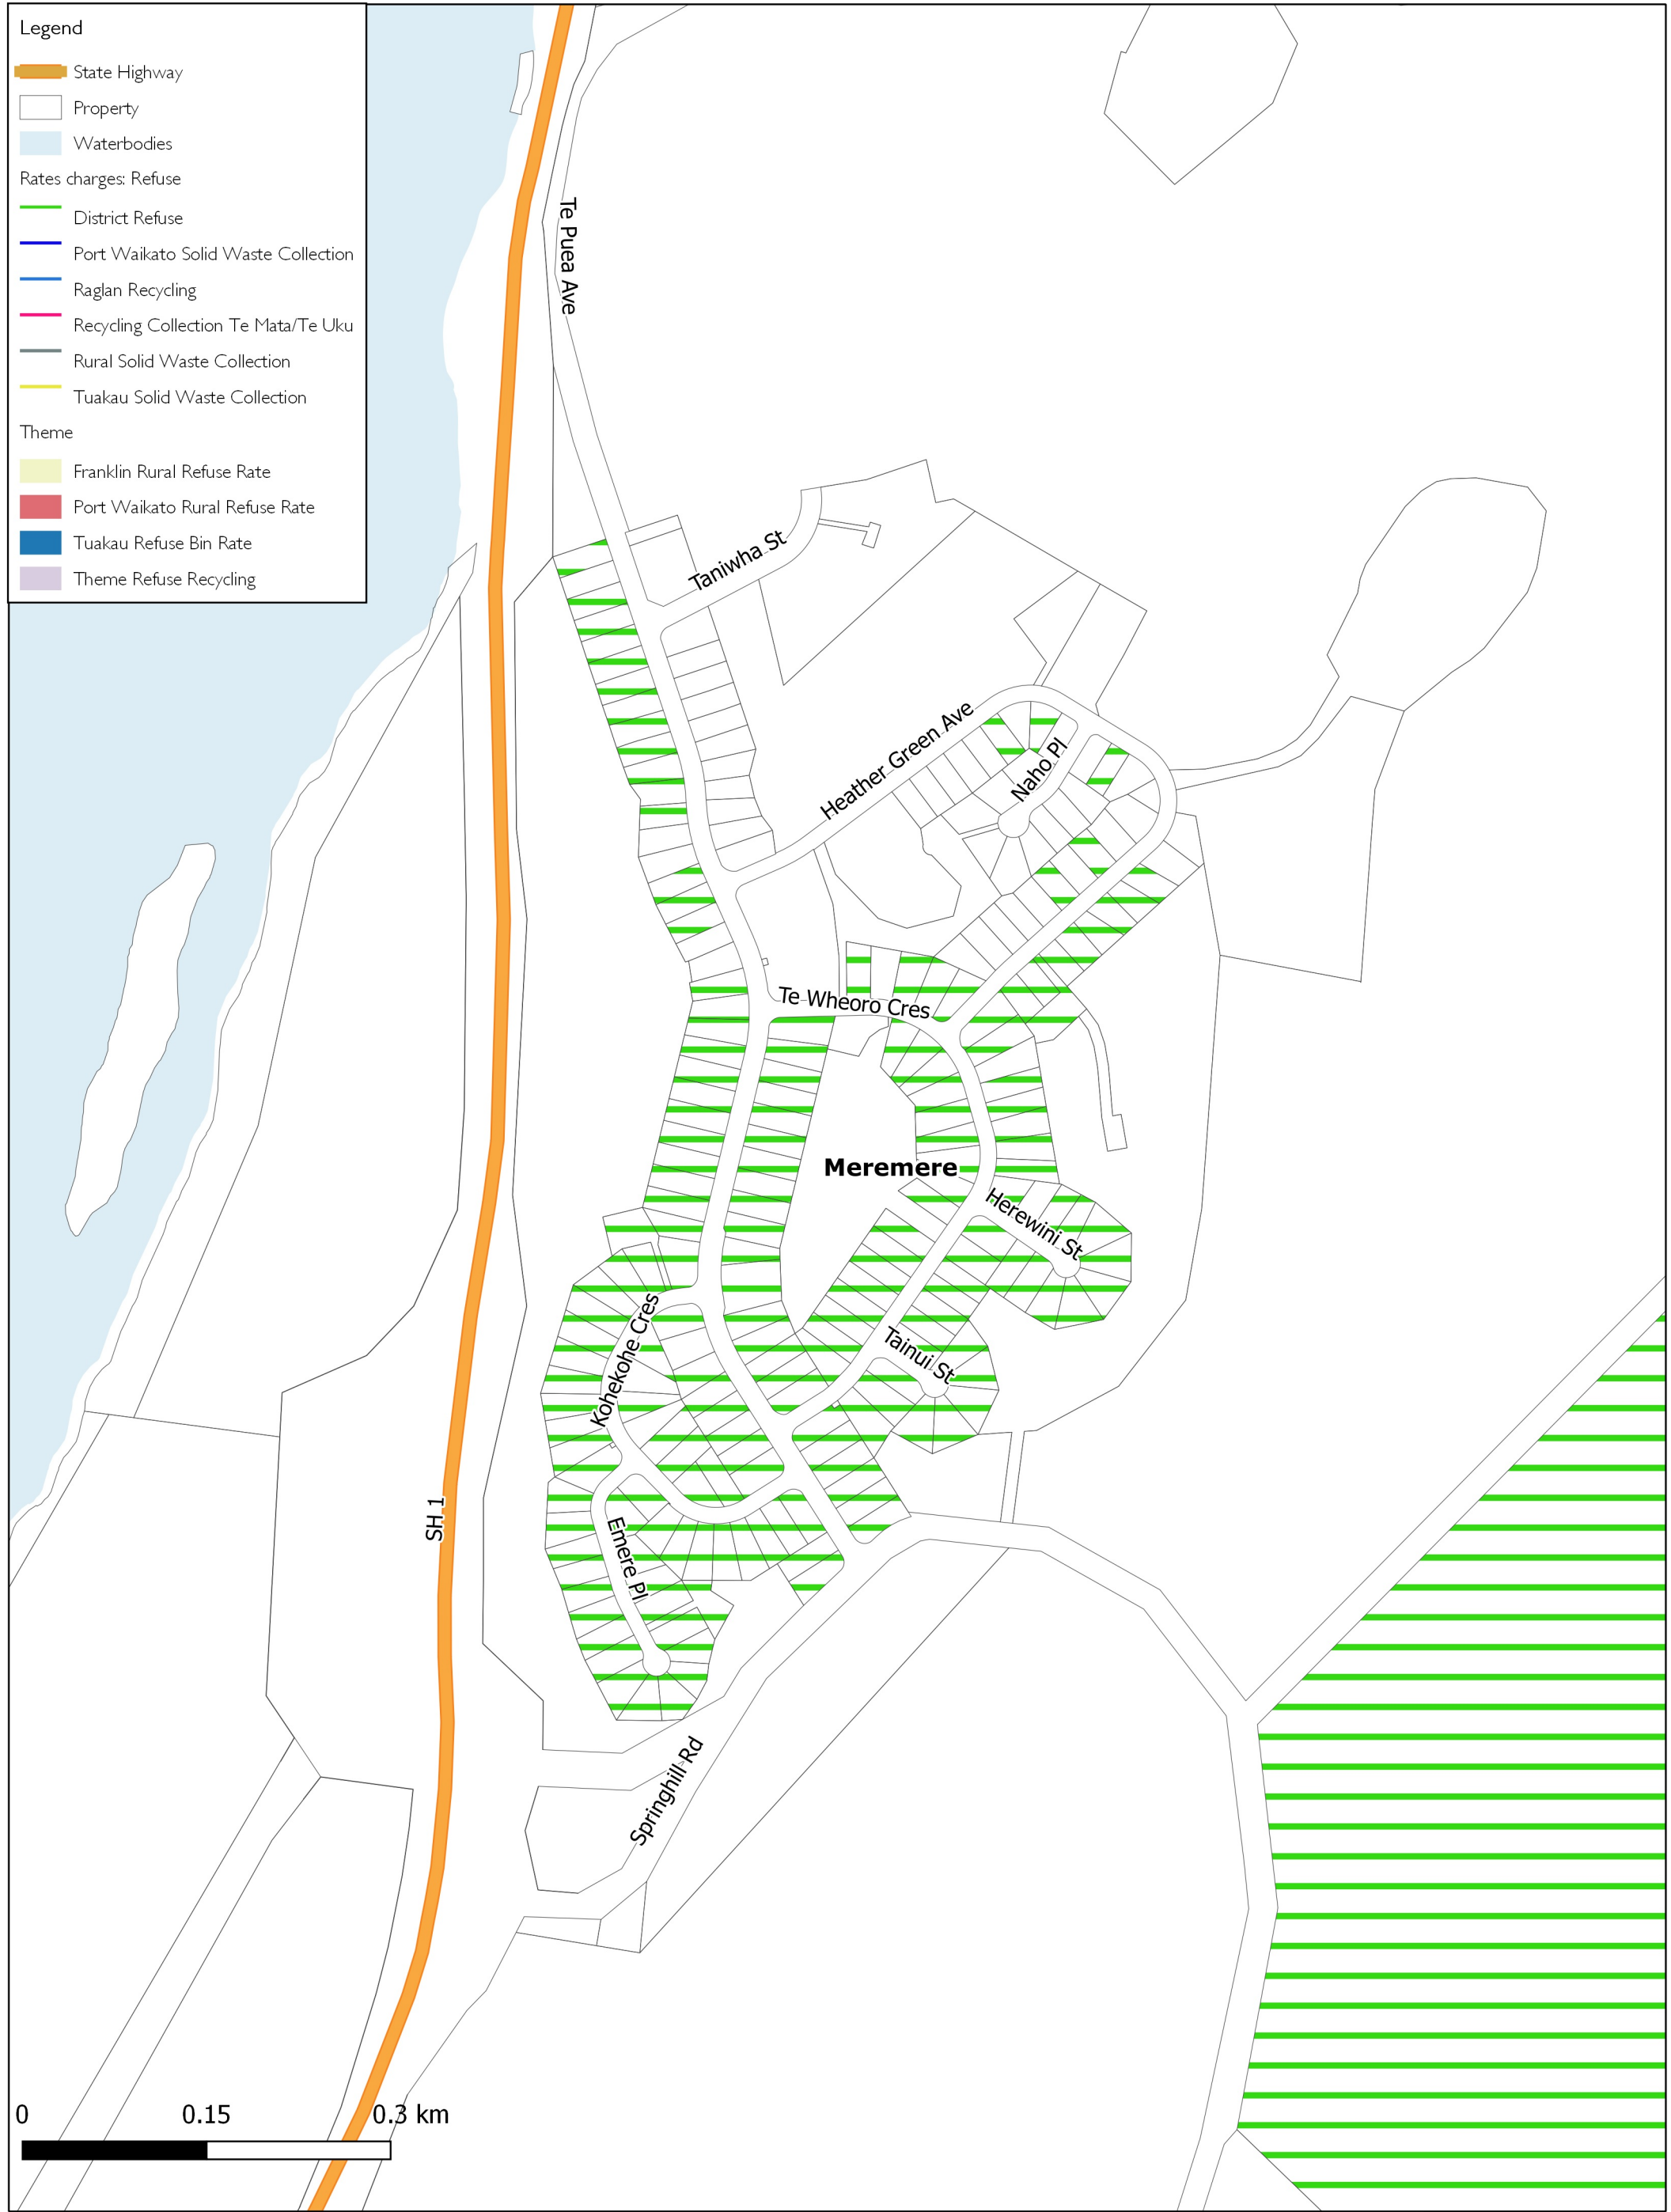

Legend

-  State Highway
-  Property
-  Waterbodies

Rates charges: Refuse

-  District Refuse
-  Port Waikato Solid Waste Collection
-  Raglan Recycling
-  Recycling Collection Te Mata/Te Uku
-  Rural Solid Waste Collection
-  Tuakau Solid Waste Collection

Theme

-  Franklin Rural Refuse Rate
-  Port Waikato Rural Refuse Rate
-  Tuakau Refuse Bin Rate
-  Theme Refuse Recycling

Refuse/Recycling: District Refuse Meremere

GIS Department
 Created By: EMK
 Created For: STHOM002
 Date Created: 12-10-2018
 Projection: NZTM GD2000
 Ref: SD26055