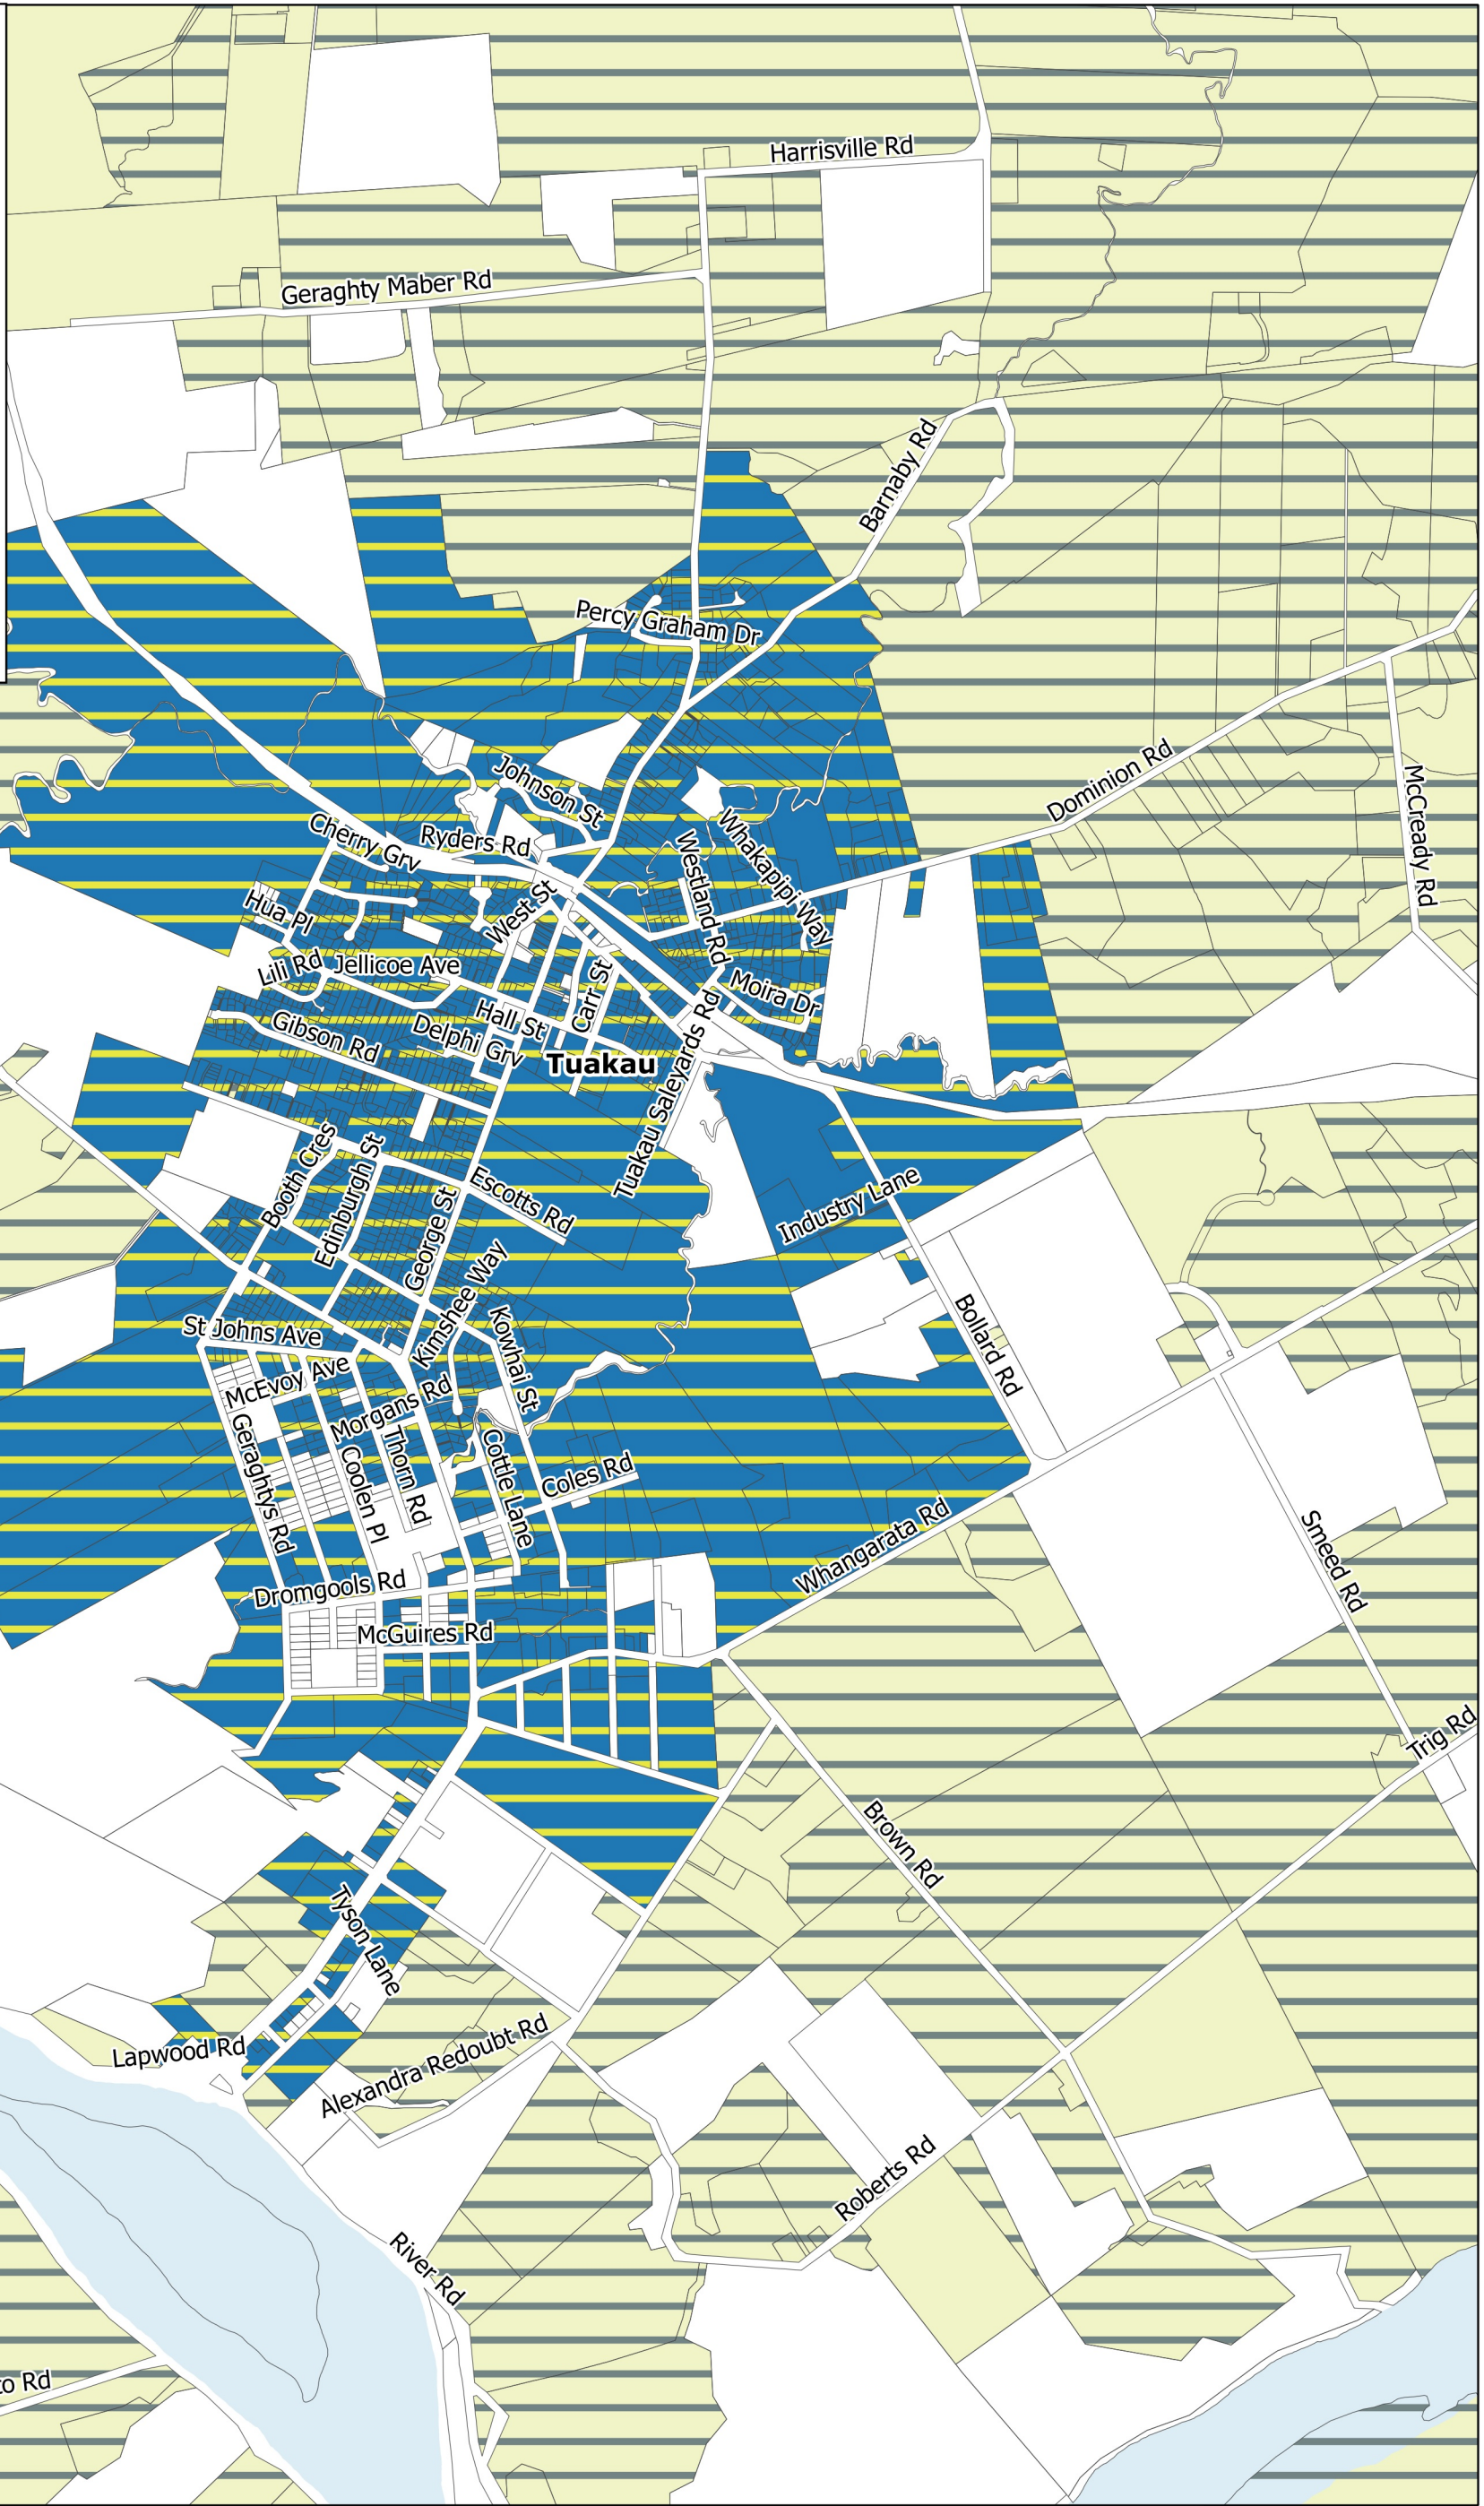

Legend

- State Highway
- Property
- Waterbodies

Rates charges: Refuse

- District Refuse
- Port Waikato Solid Waste Collection
- Raglan Recycling
- Recycling Collection Te Mata/Te Uku
- Rural Solid Waste Collection
- Tuakau Solid Waste Collection

Theme

- Franklin Rural Refuse Rate
- Port Waikato Rural Refuse Rate
- Tuakau Refuse Bin Rate
- Theme Refuse Recycling

Refuse/Recycling: Tuakau Solid Waste Collection

GIS Department
 Created By: EMK
 Created For: STHOM002
 Date Created: 12-10-2018
 Projection: NZTM GD2000
 Ref: SD26055