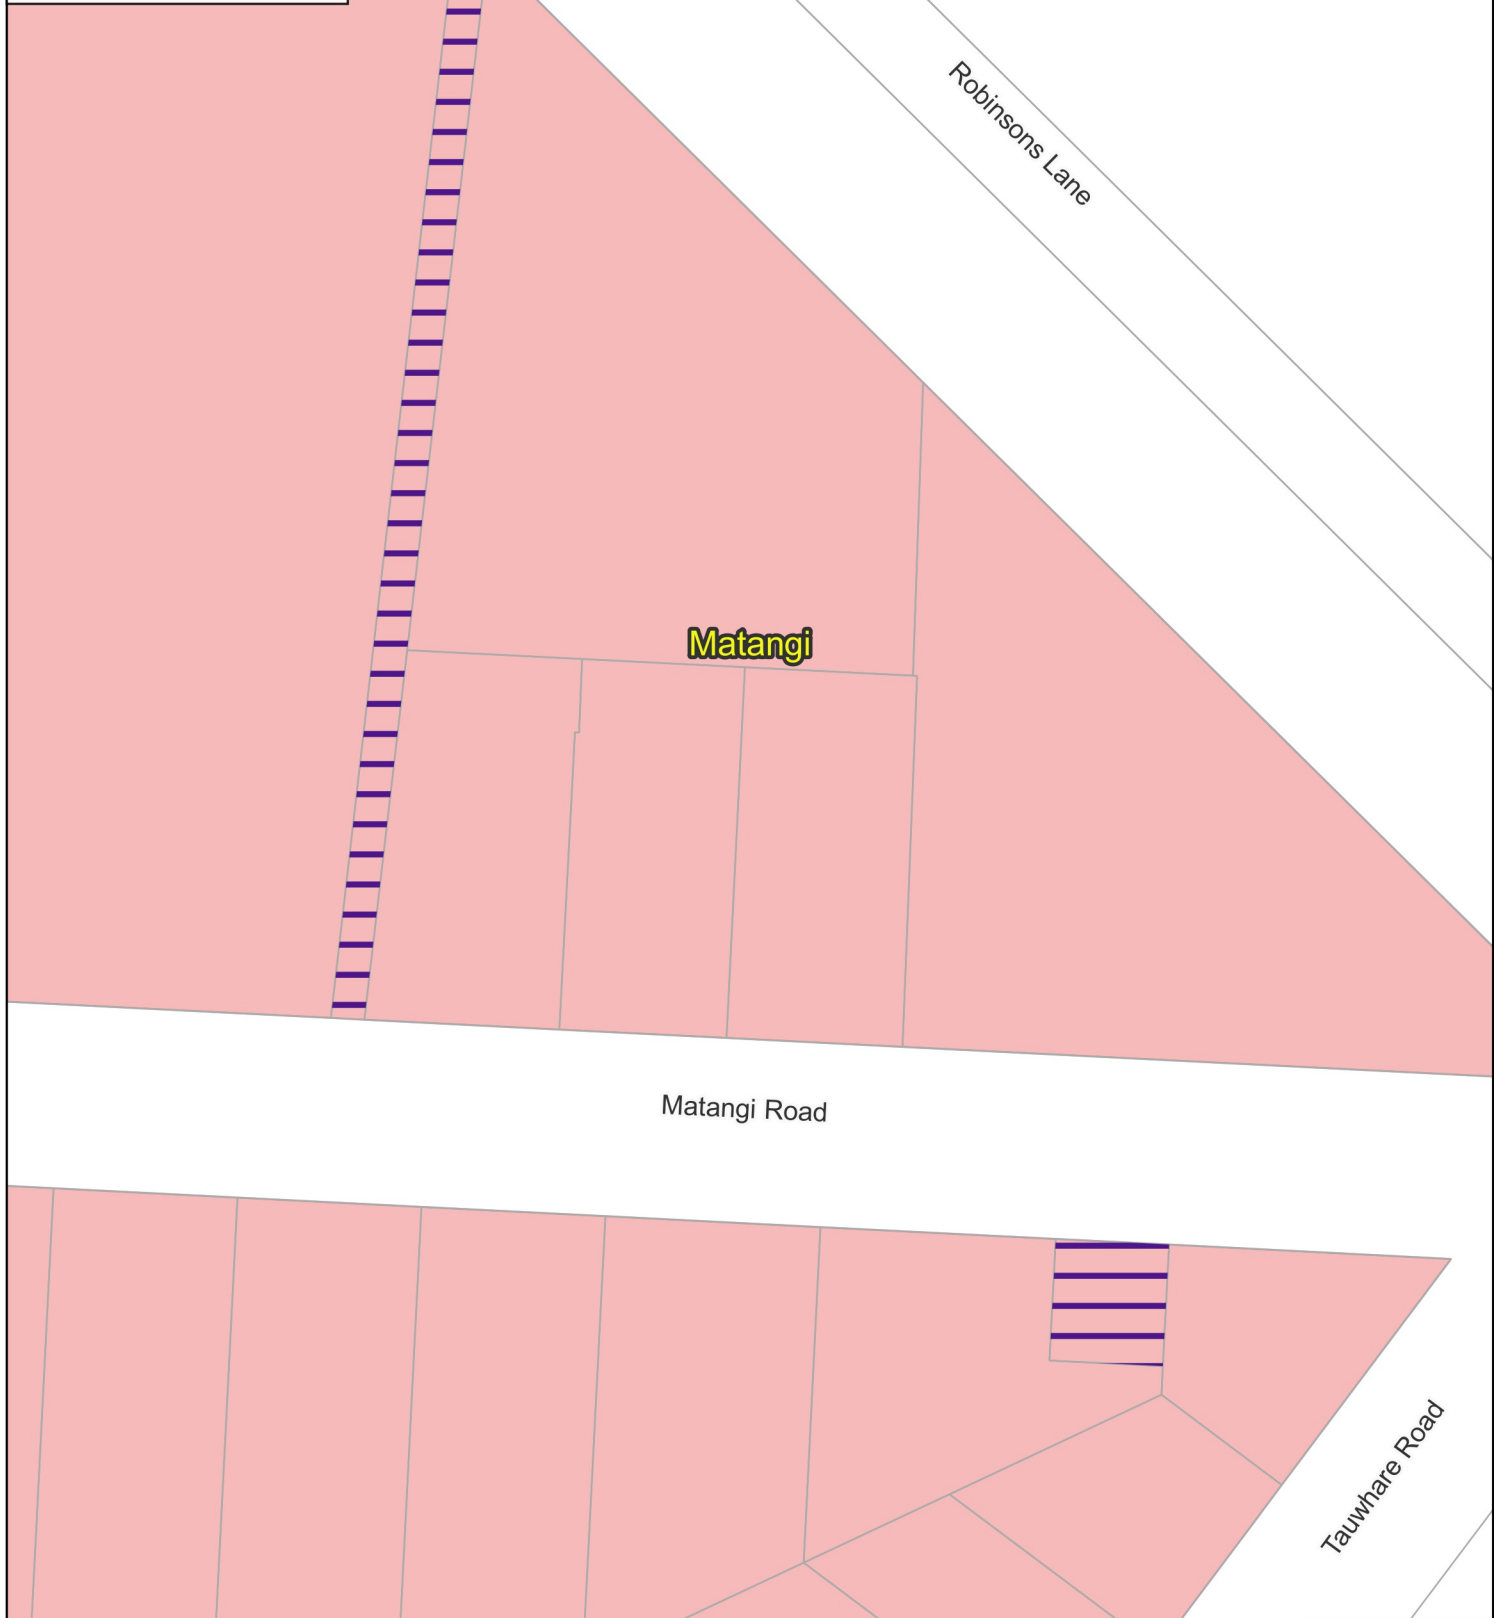

**Legend**

-  Property
-  Waterbodies
-  State Highway
-  Theme
- Rates charges Wastewater
-  Sup

**WASTEWATER:  
Matangi**

Business Intelligence  
Created By: Admin  
Created For: Rates  
Date Created:  
2022-04-05  
Projection: NZTM  
GD2000  
Ref: Rating Themes