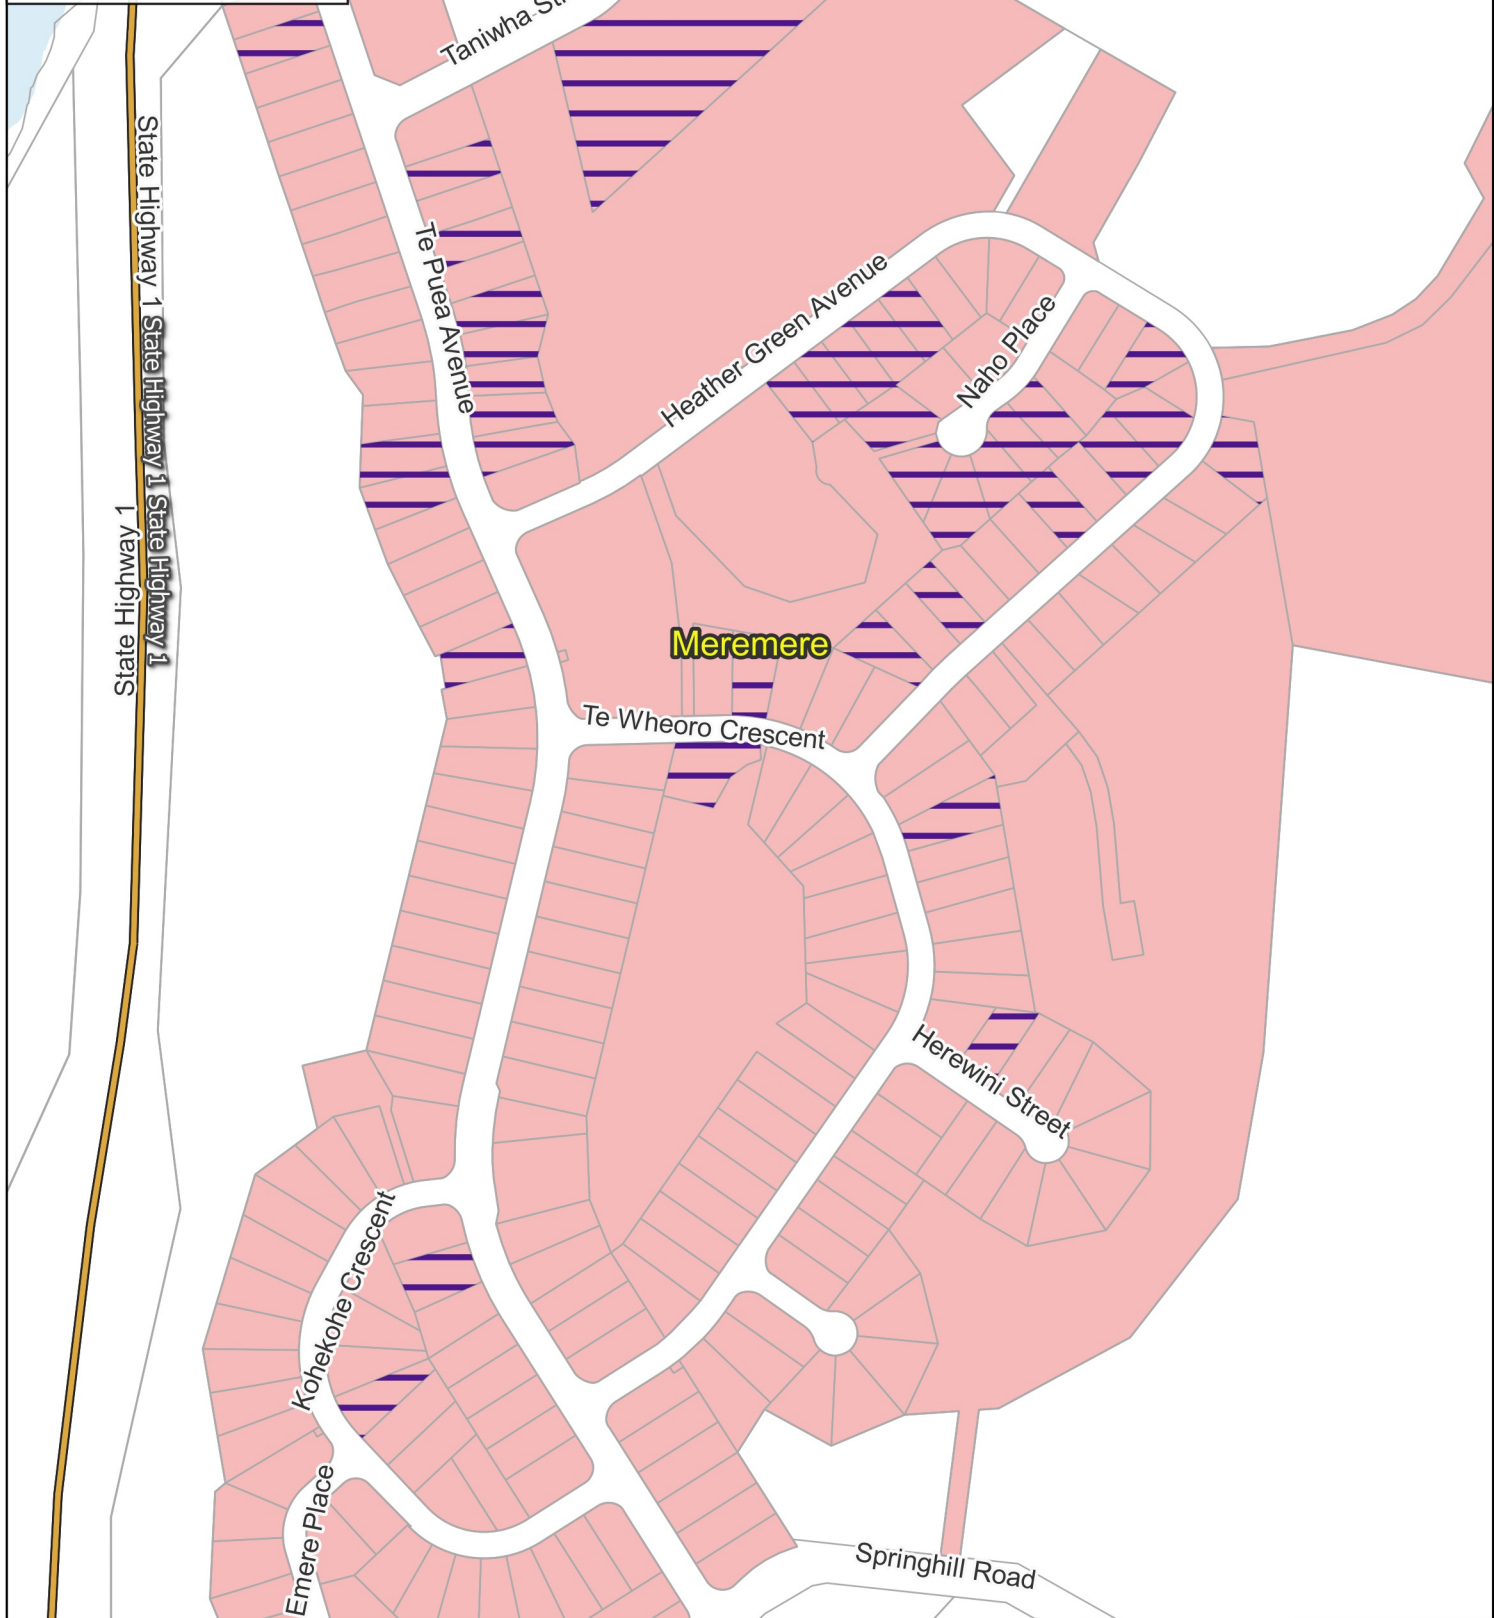

Legend

- Property
- Waterbodies
- State Highway
- Theme
- Rates charges Wastewater
- Sup

**WASTEWATER:
Meremere**

Business Intelligence
Created By: Admin
Created For: Rates
Date Created:
2022-04-05
Projection: NZTM
GD2000
Ref: Rating Themes

Copyright @ Waikato
District Council
Cadastre Boundaries
LINZ CC-BY
Stats NZ CC-BY