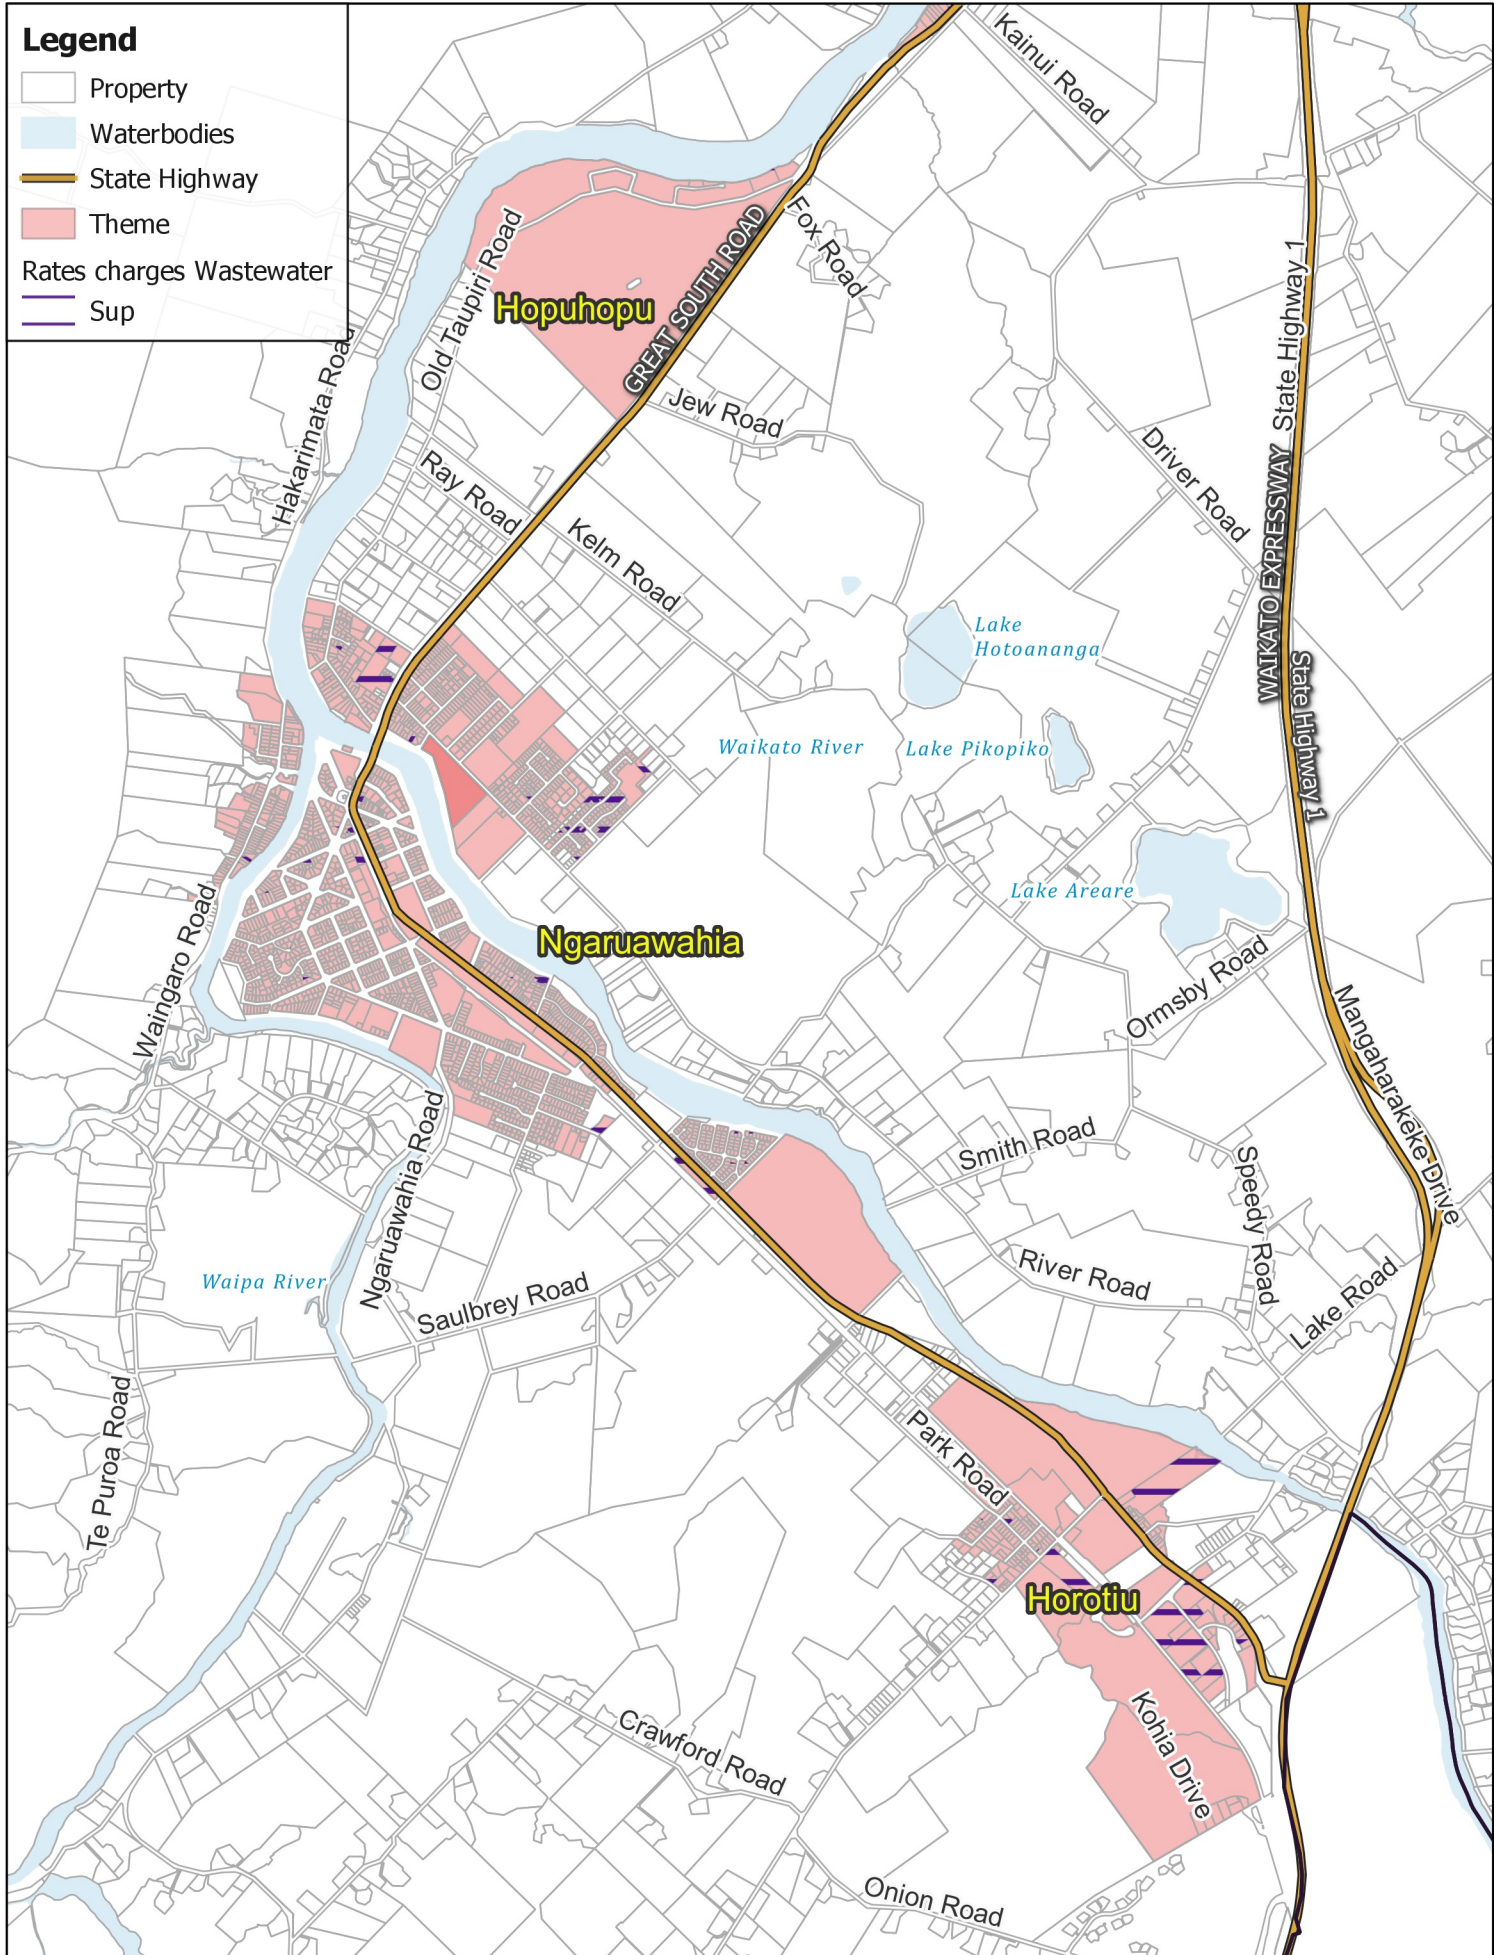

**Legend**

- Property
- Waterbodies
- State Highway
- Theme
- Rates charges Wastewater
- Sup

**WASTEWATER:  
Ngaruawahia & Surrounds**

Business Intelligence  
 Created By: Admin  
 Created For: Rates  
 Date Created:  
 2022-04-05  
 Projection: NZTM  
 GD2000  
 Ref: Rating Themes

Copyright © Waikato  
 District Council  
 Cadastre Boundaries  
 LINZ CC-BY  
 Stats NZ CC-BY