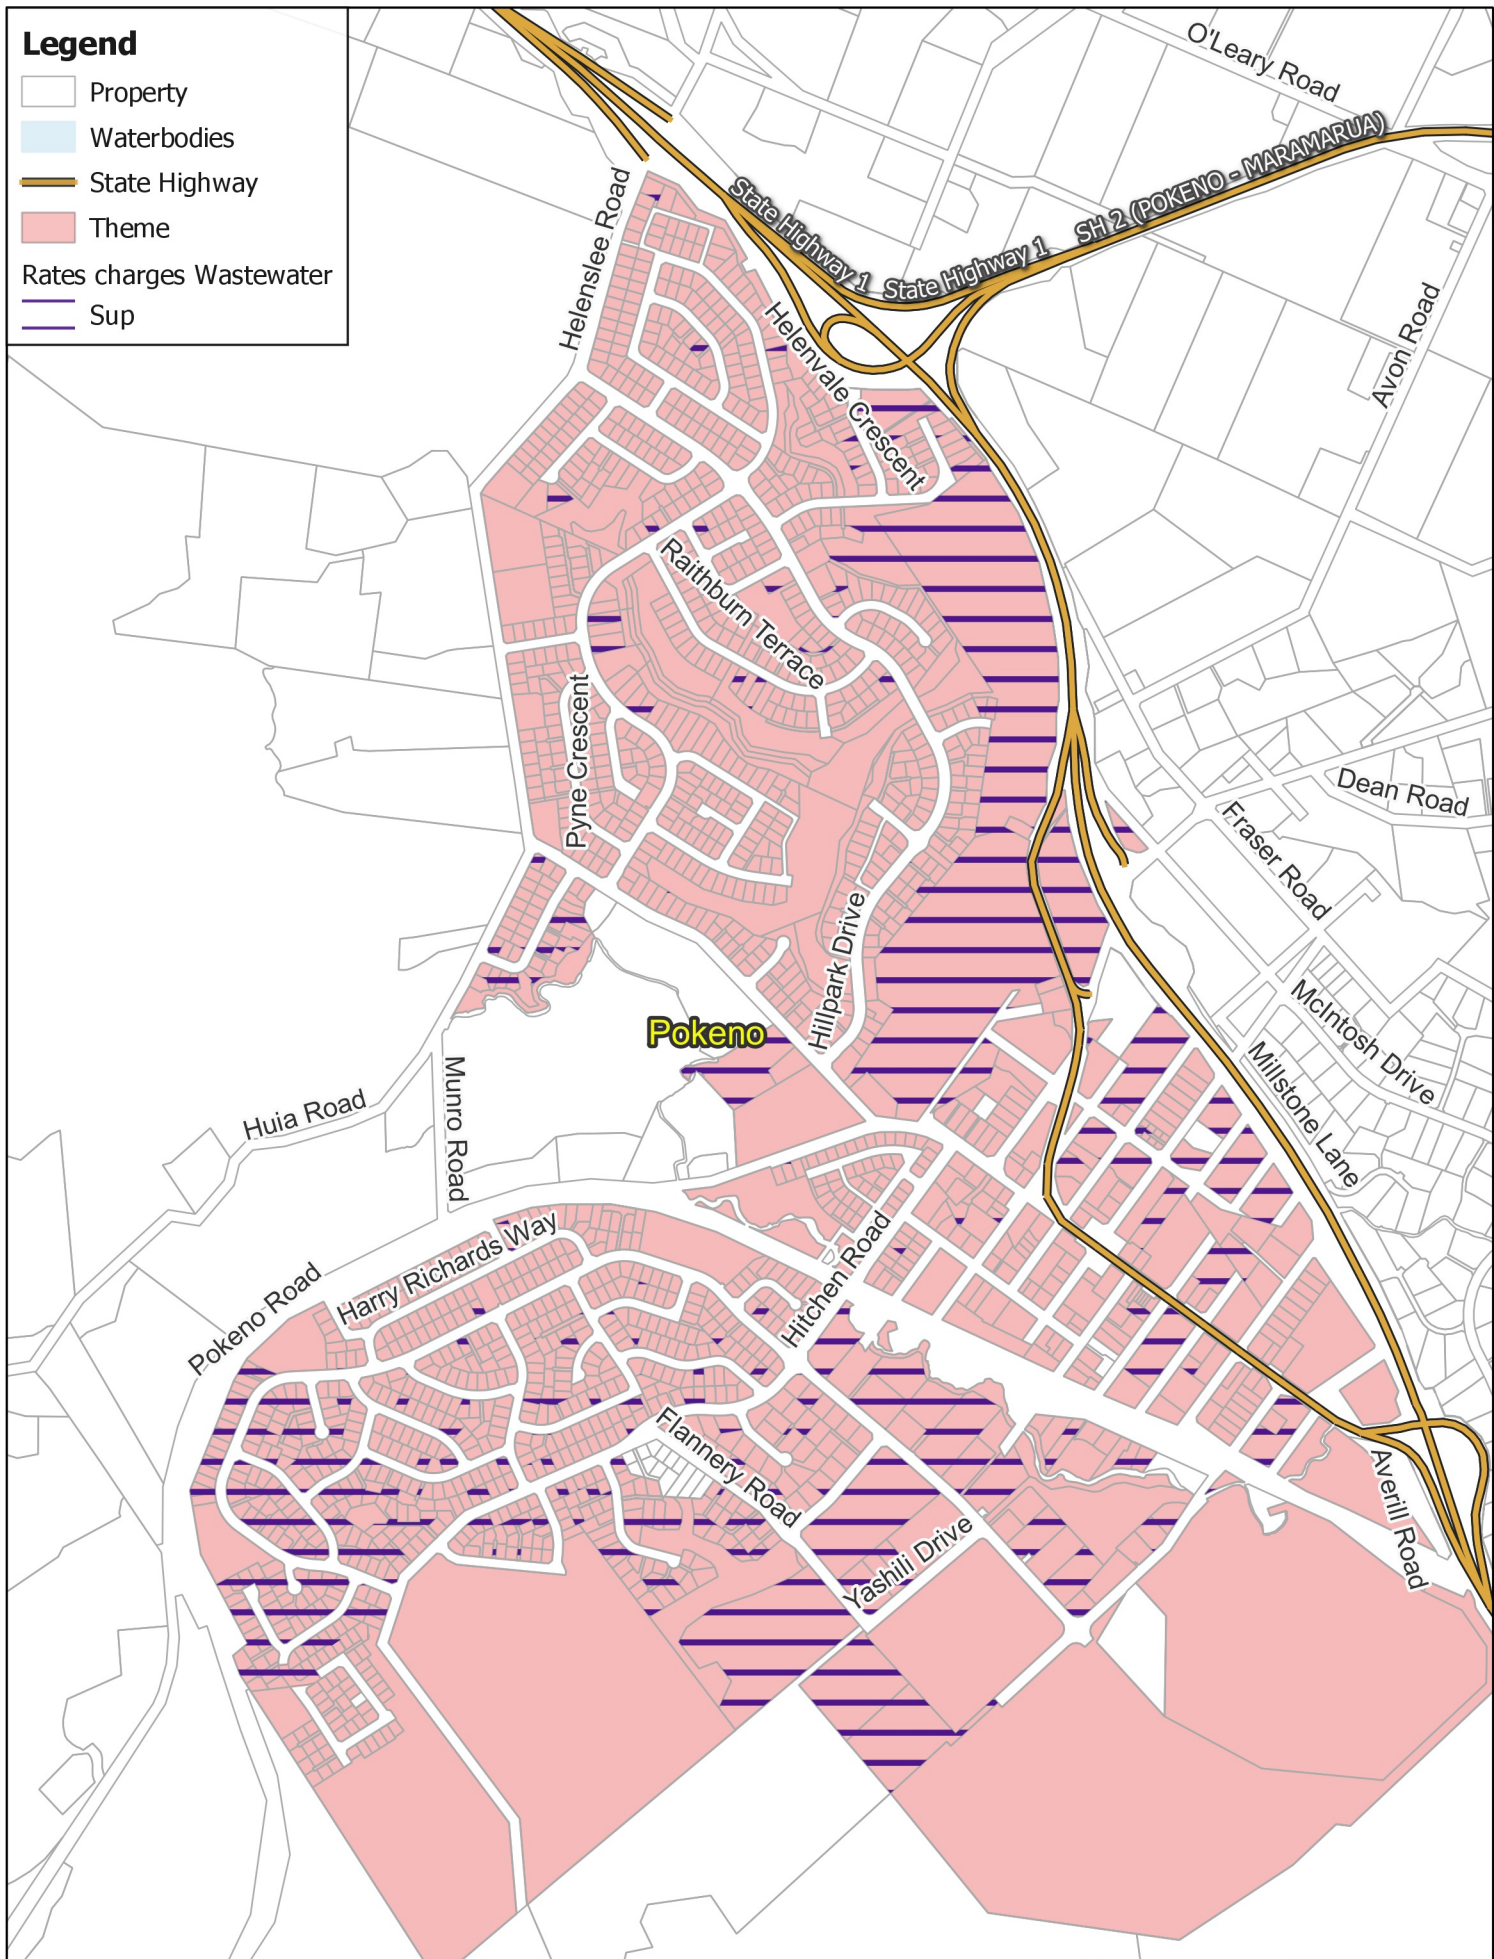

**Legend**

- Property
- Waterbodies
- State Highway
- Theme
- Rates charges Wastewater
- Sup

**Pokeno**

**WASTEWATER:  
Pokeno**

Business Intelligence  
Created By: Admin  
Created For: Rates  
Date Created:  
2022-04-05  
Projection: NZTM  
GD2000  
Ref: Rating Themes

Copyright @ Waikato  
District Council  
Cadastre Boundaries  
LINZ CC-BY  
Stats NZ CC-BY