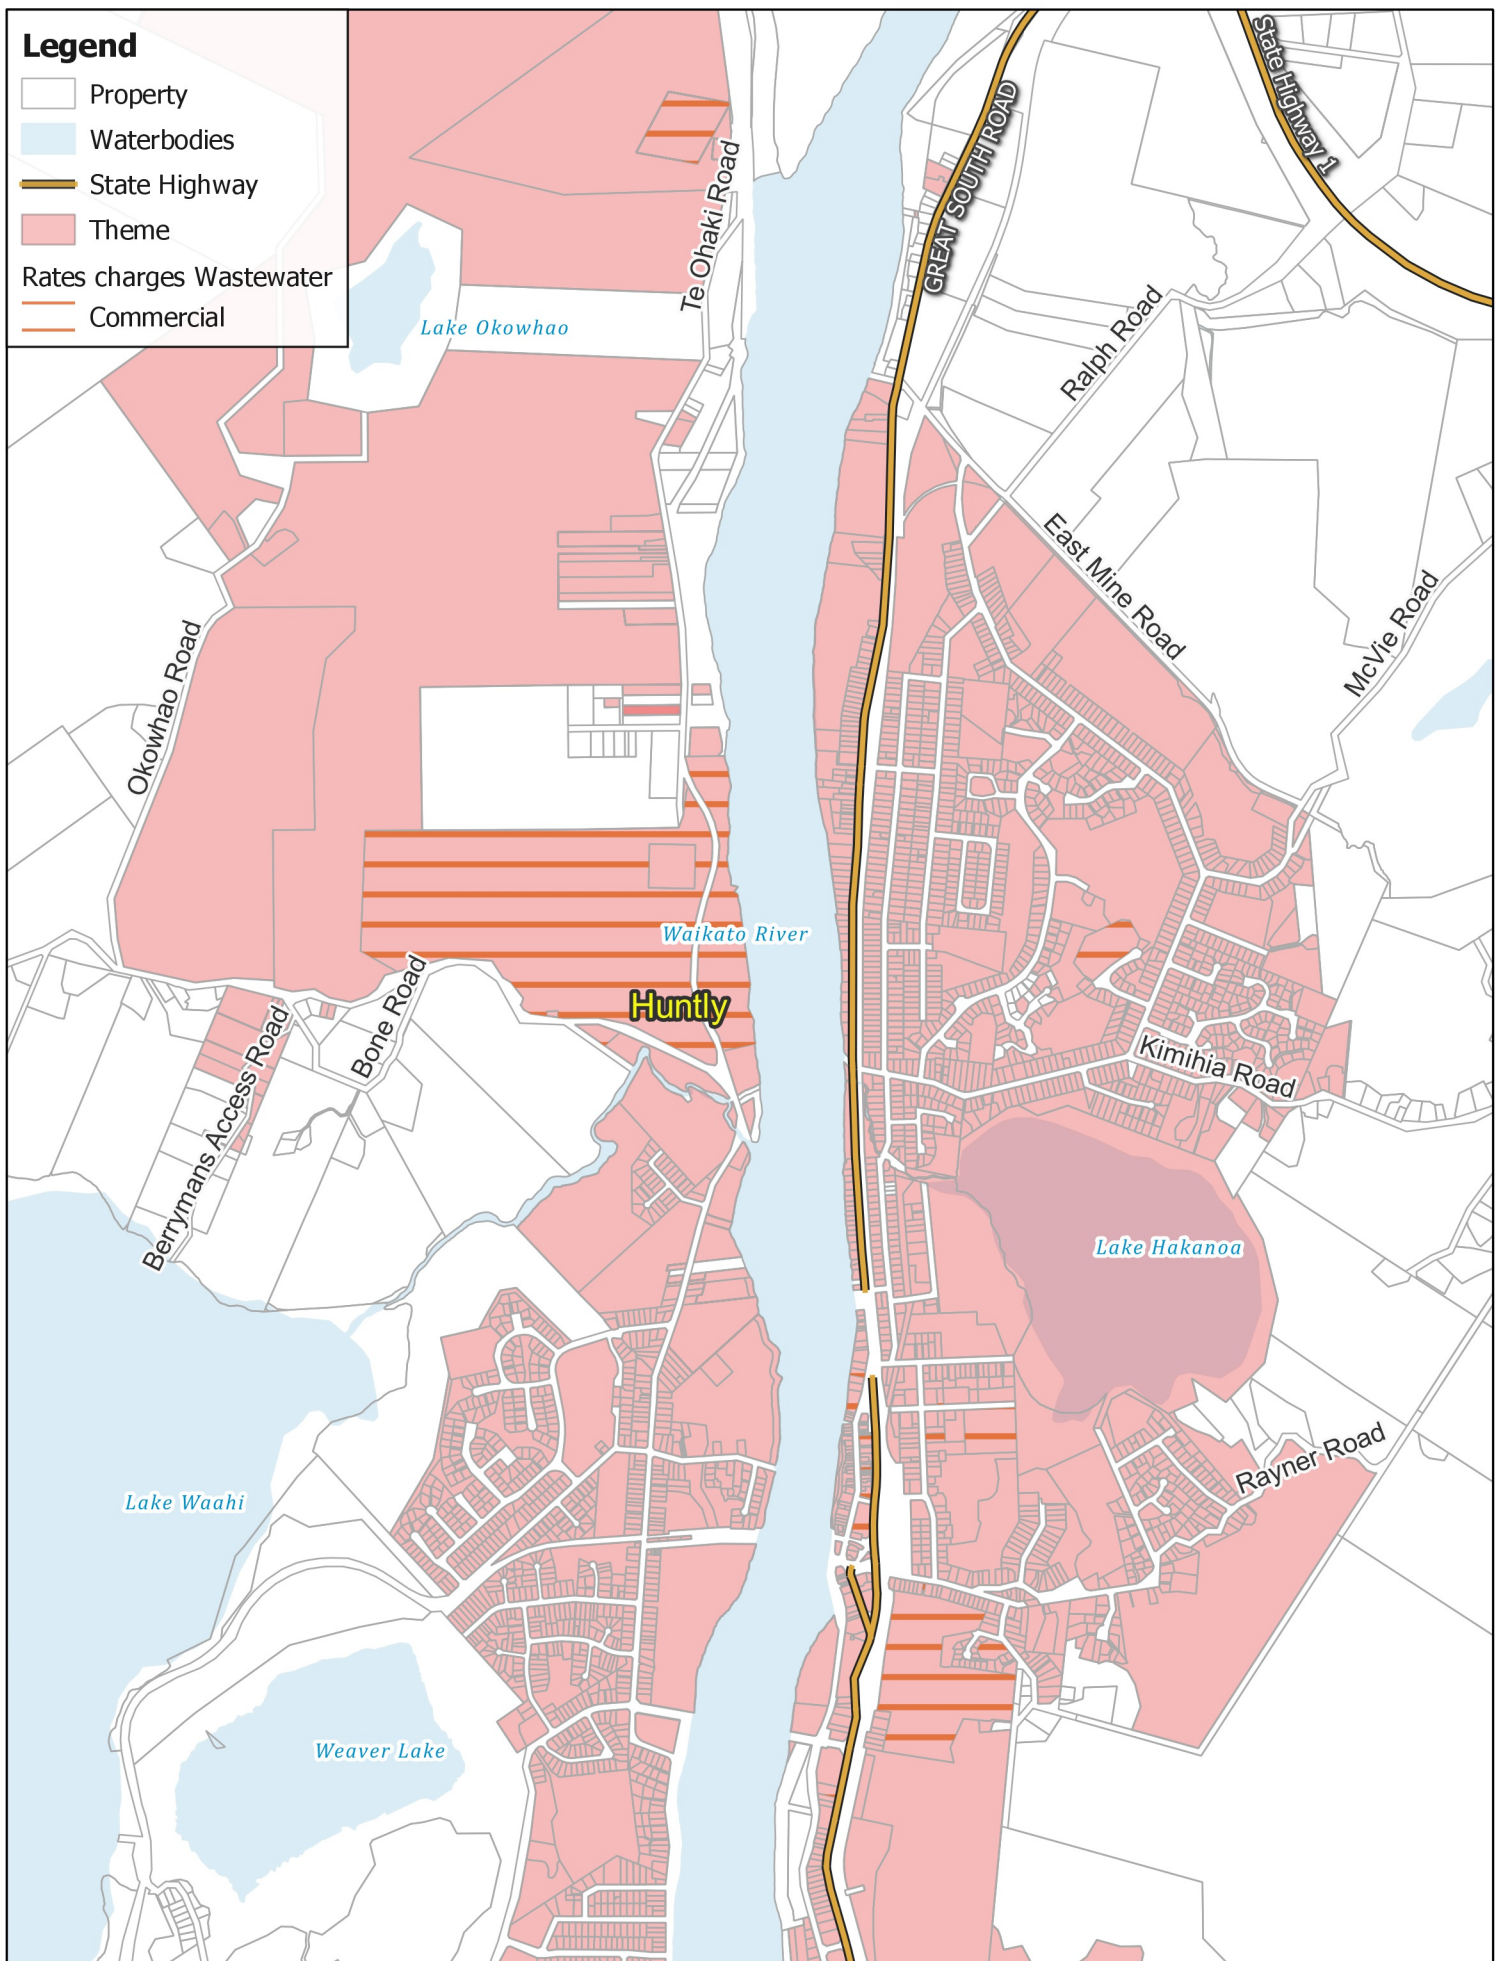

Legend

- Property
- Waterbodies
- State Highway
- Theme
- Rates charges Wastewater
- Commercial

WASTEWATER: Huntly Commercial

Business Intelligence
Created By: Admin
Created For: Rates
Date Created:
2022-04-05
Projection: NZTM
GD2000
Ref: Rating Themes

Copyright @ Waikato
District Council
Cadastral Boundaries
LINZ CC-BY
Stats NZ CC-BY