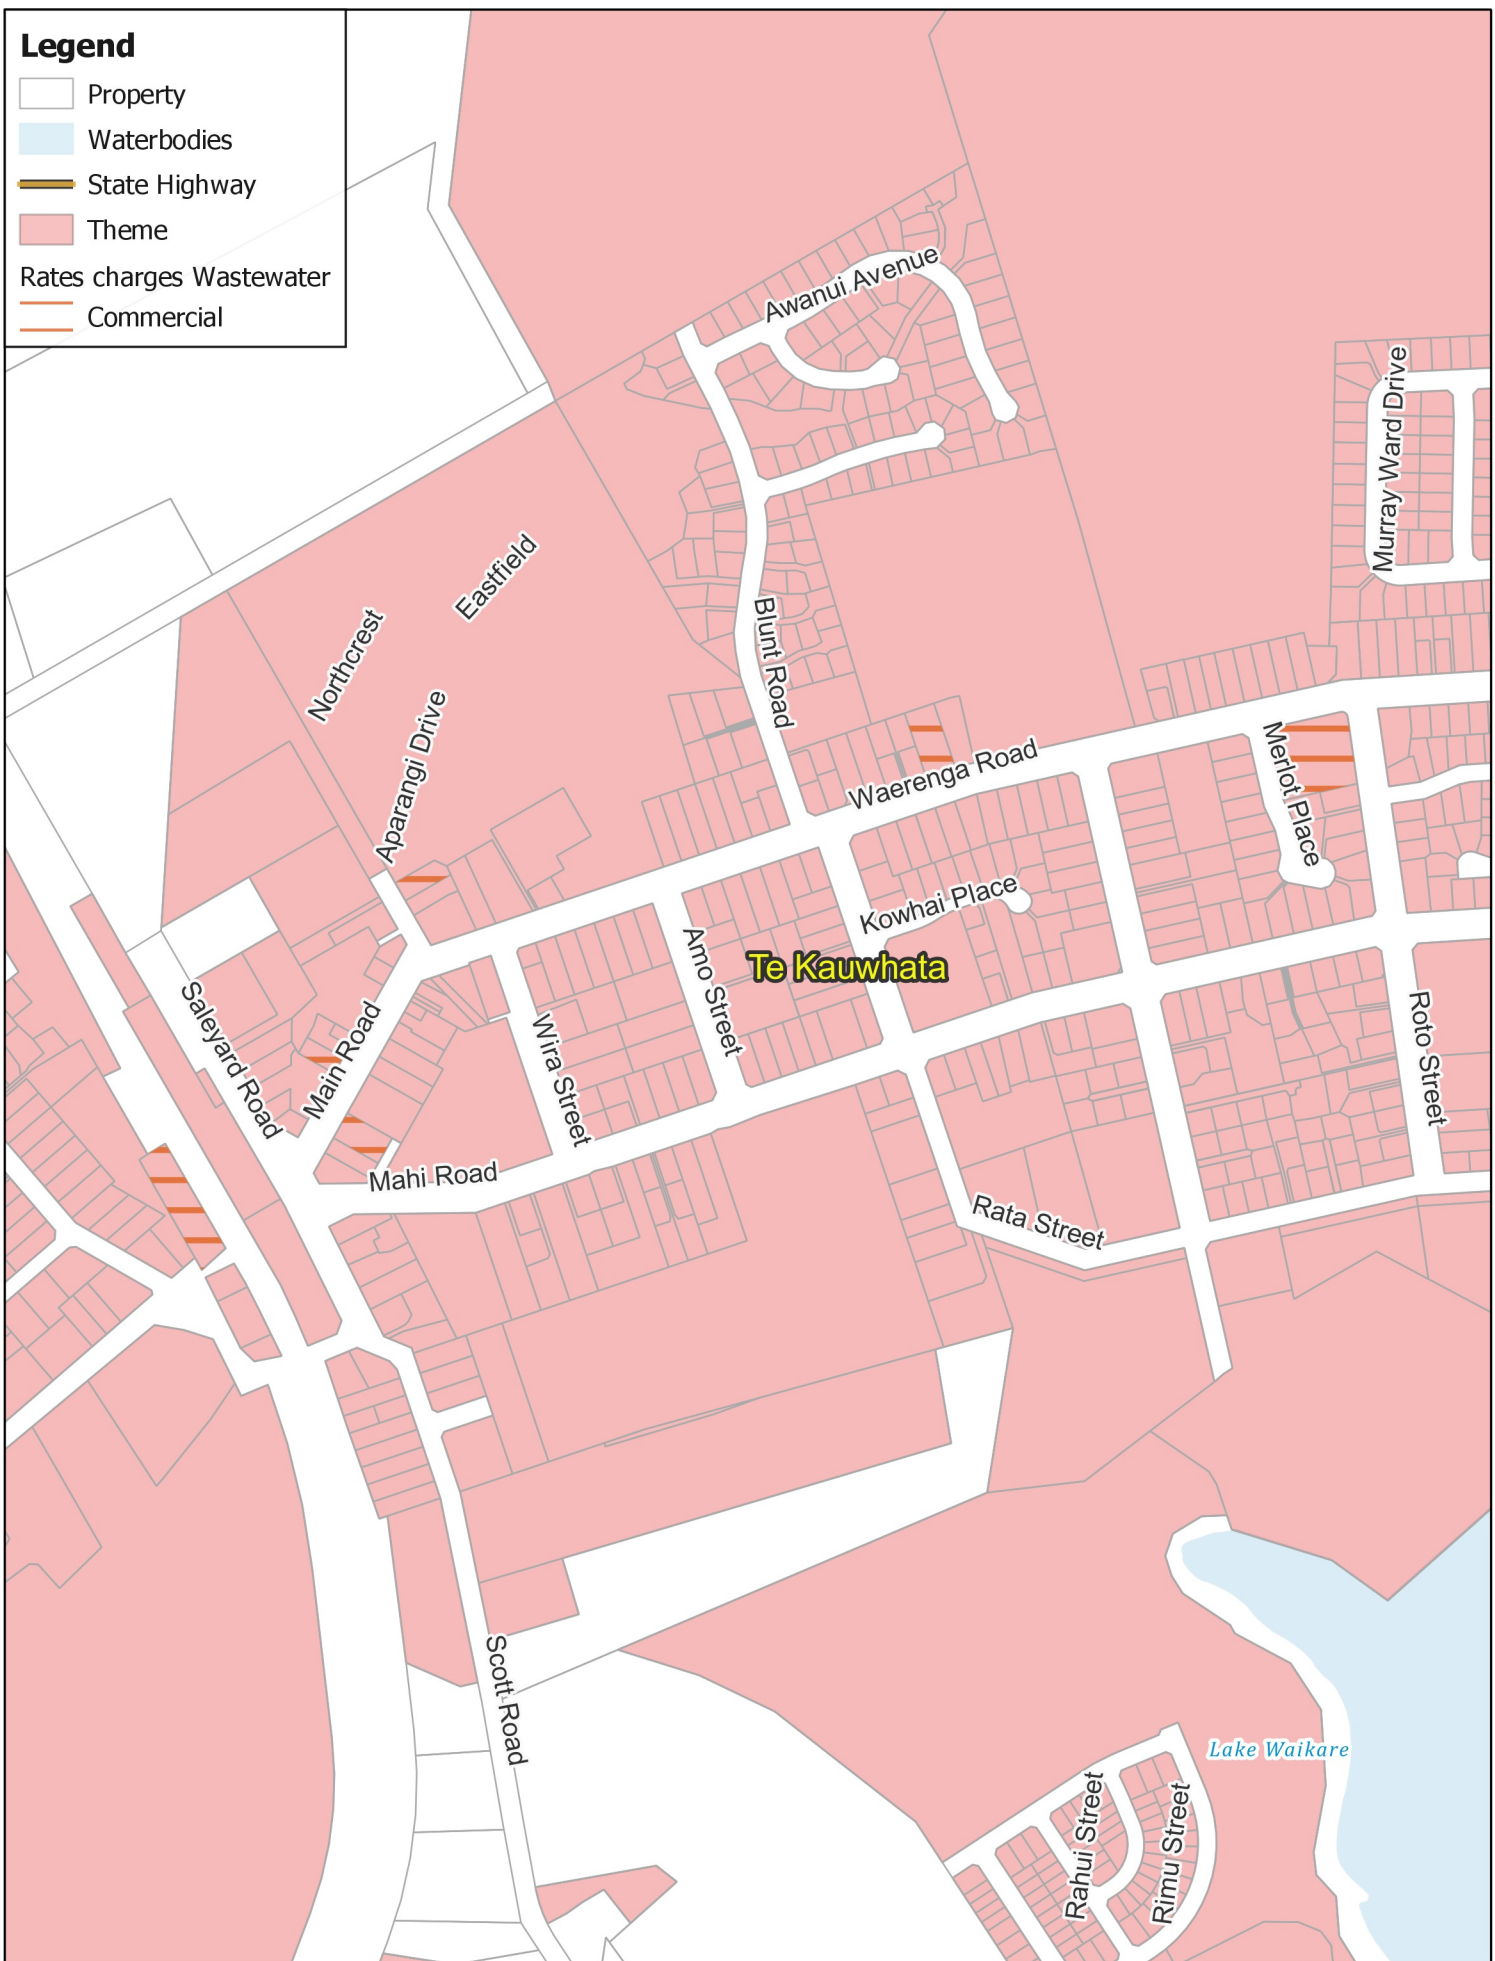

Legend

- Property
- Waterbodies
- State Highway
- Theme
- Rates charges Wastewater
- Commercial

**WASTEWATER:
Te Kauwhata Commercial**

Business Intelligence
Created By: Admin
Created For: Rates
Date Created:
2022-04-05
Projection: NZTM
GD2000
Ref: Rating Themes

Copyright @ Waikato
District Council
Cadastre Boundaries
LINZ CC-BY
Stats NZ CC-BY