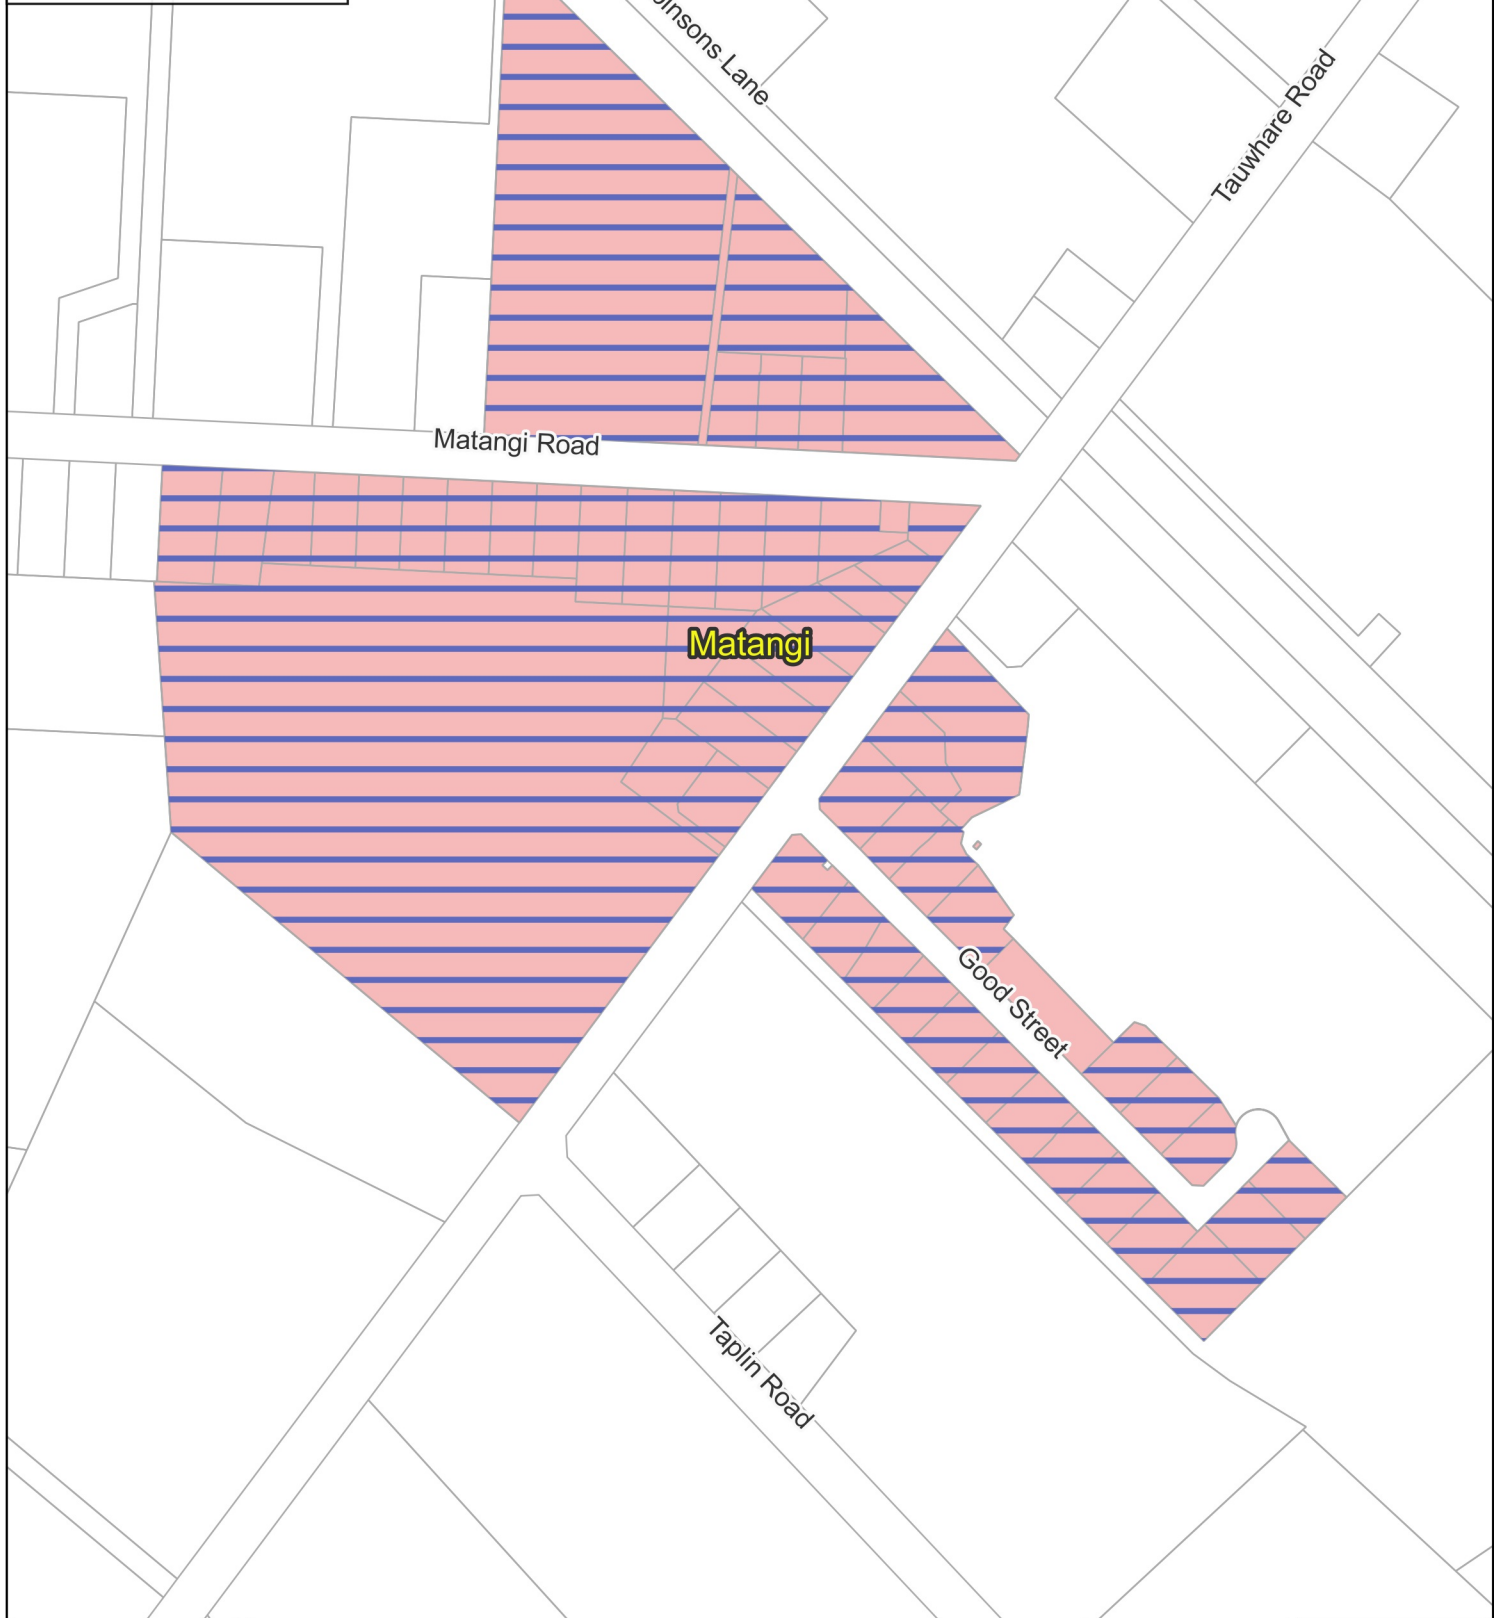

Legend

- Property
- Waterbodies
- State Highway
- Theme
- Rates charges Wastewater
- Connected

**WASTEWATER:
Matangi Connected**

Business Intelligence
Created By: Admin
Created For: Rates
Date Created:
2022-04-05
Projection: NZTM
GD2000
Ref: Rating Themes

Copyright @ Waikato
District Council
Cadastre Boundaries
LINZ CC-BY
Stats NZ CC-BY