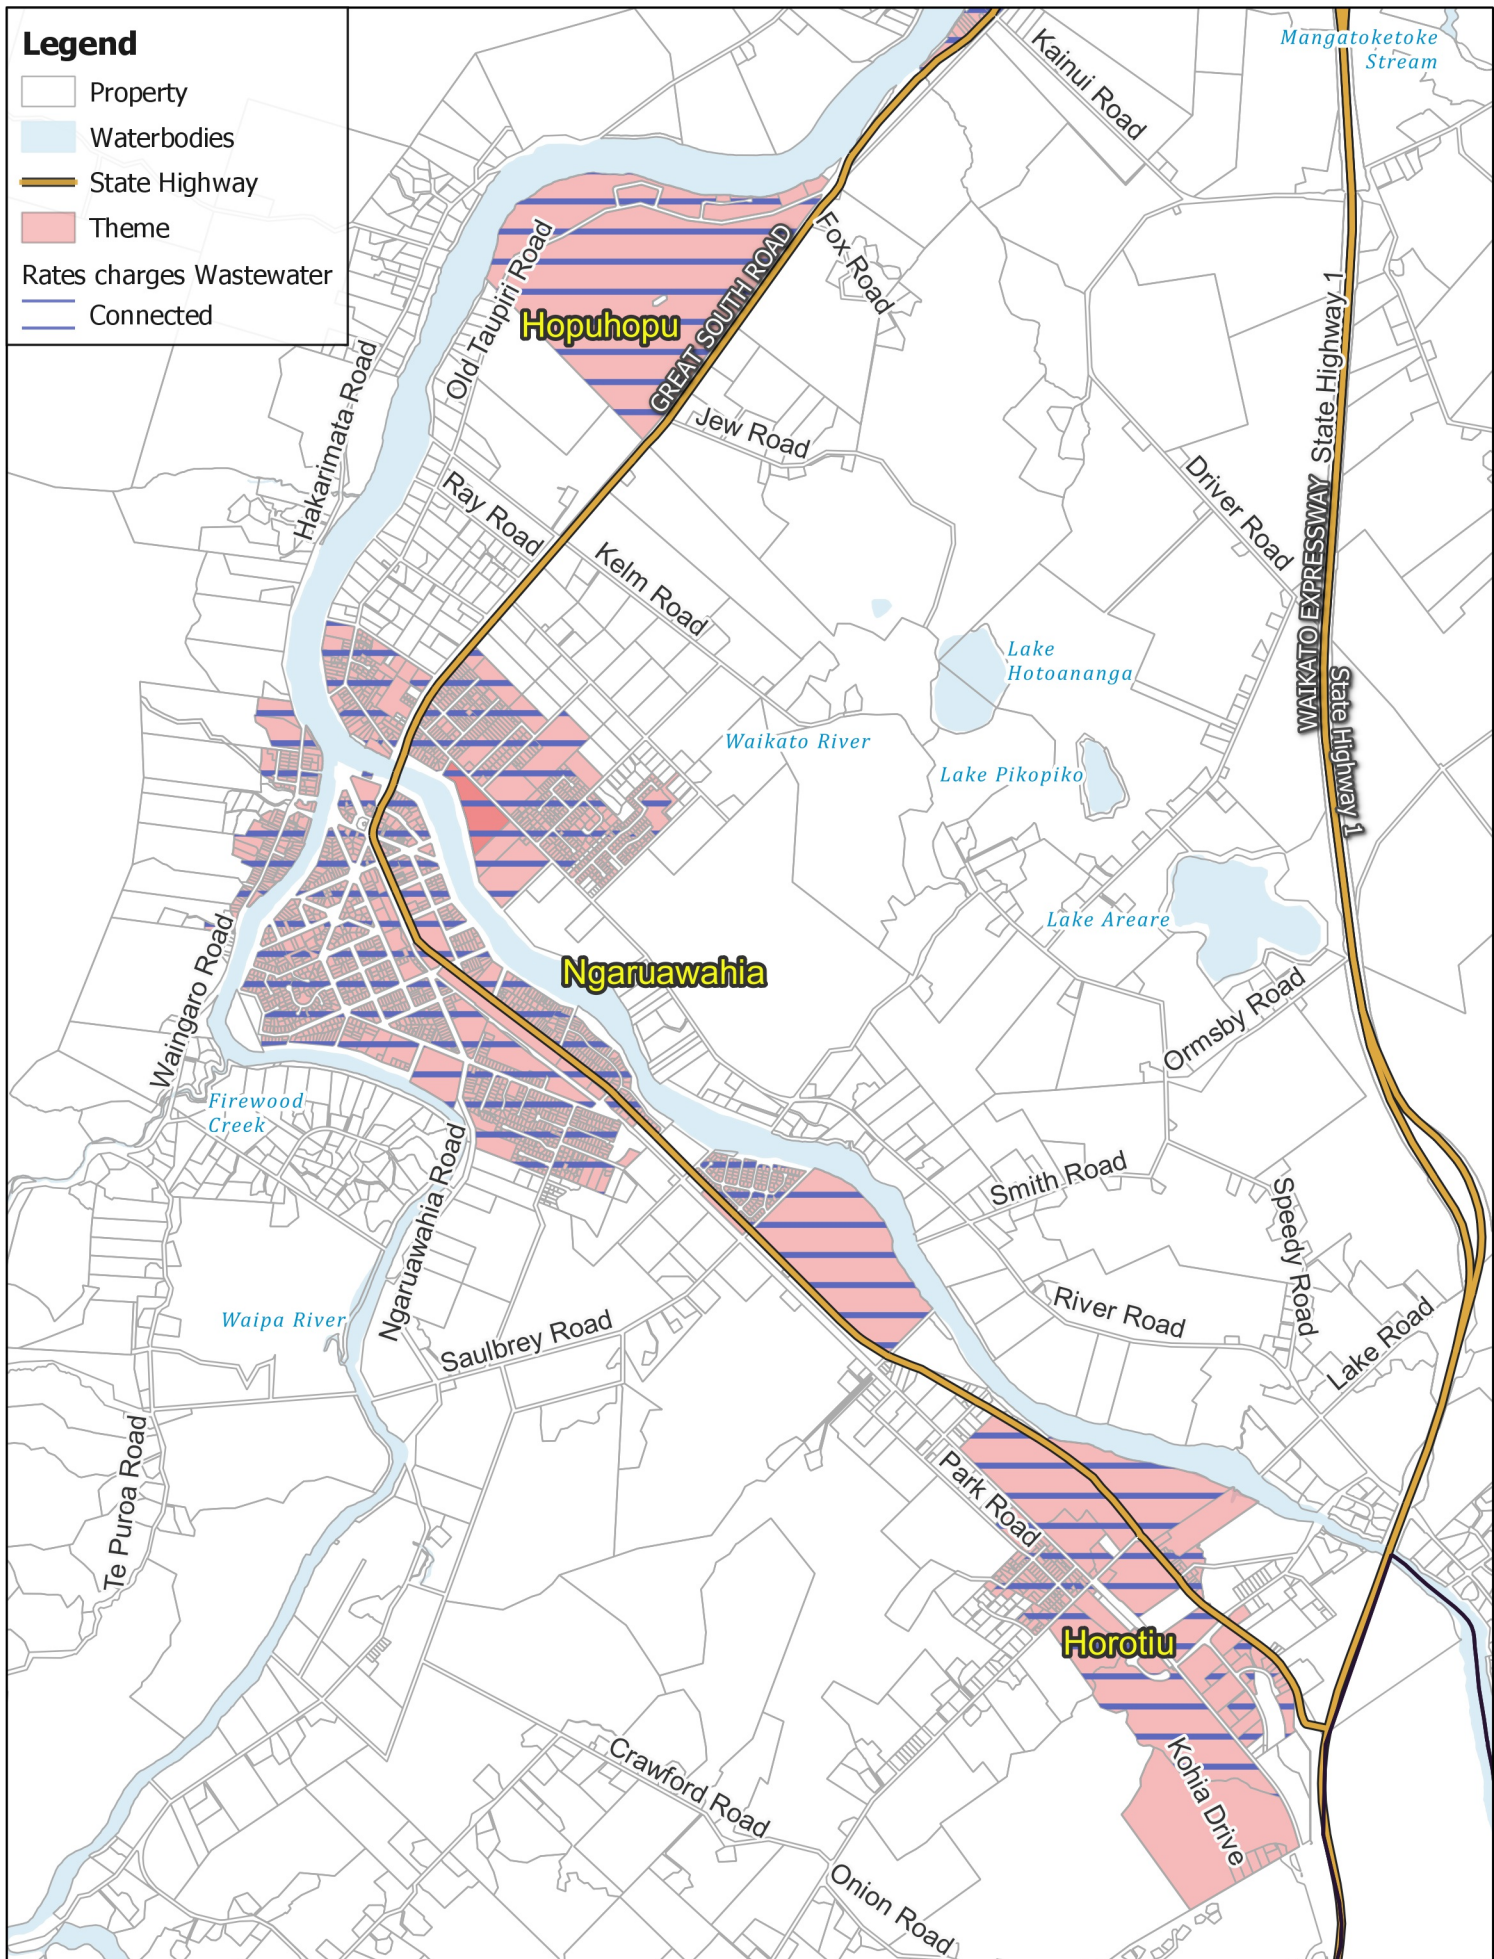

**Legend**

-  Property
-  Waterbodies
-  State Highway
-  Theme
- Rates charges Wastewater
-  Connected

**WASTEWATER:  
Ngaruawahia & Surrounds Connected**

Business Intelligence  
 Created By: Admin  
 Created For: Rates  
 Date Created:  
 2022-04-05  
 Projection: NZTM  
 GD2000  
 Ref: Rating Themes

Copyright @ Waikato  
 District Council  
 Cadastre Boundaries  
 LINZ CC-BY  
 Stats NZ CC-BY