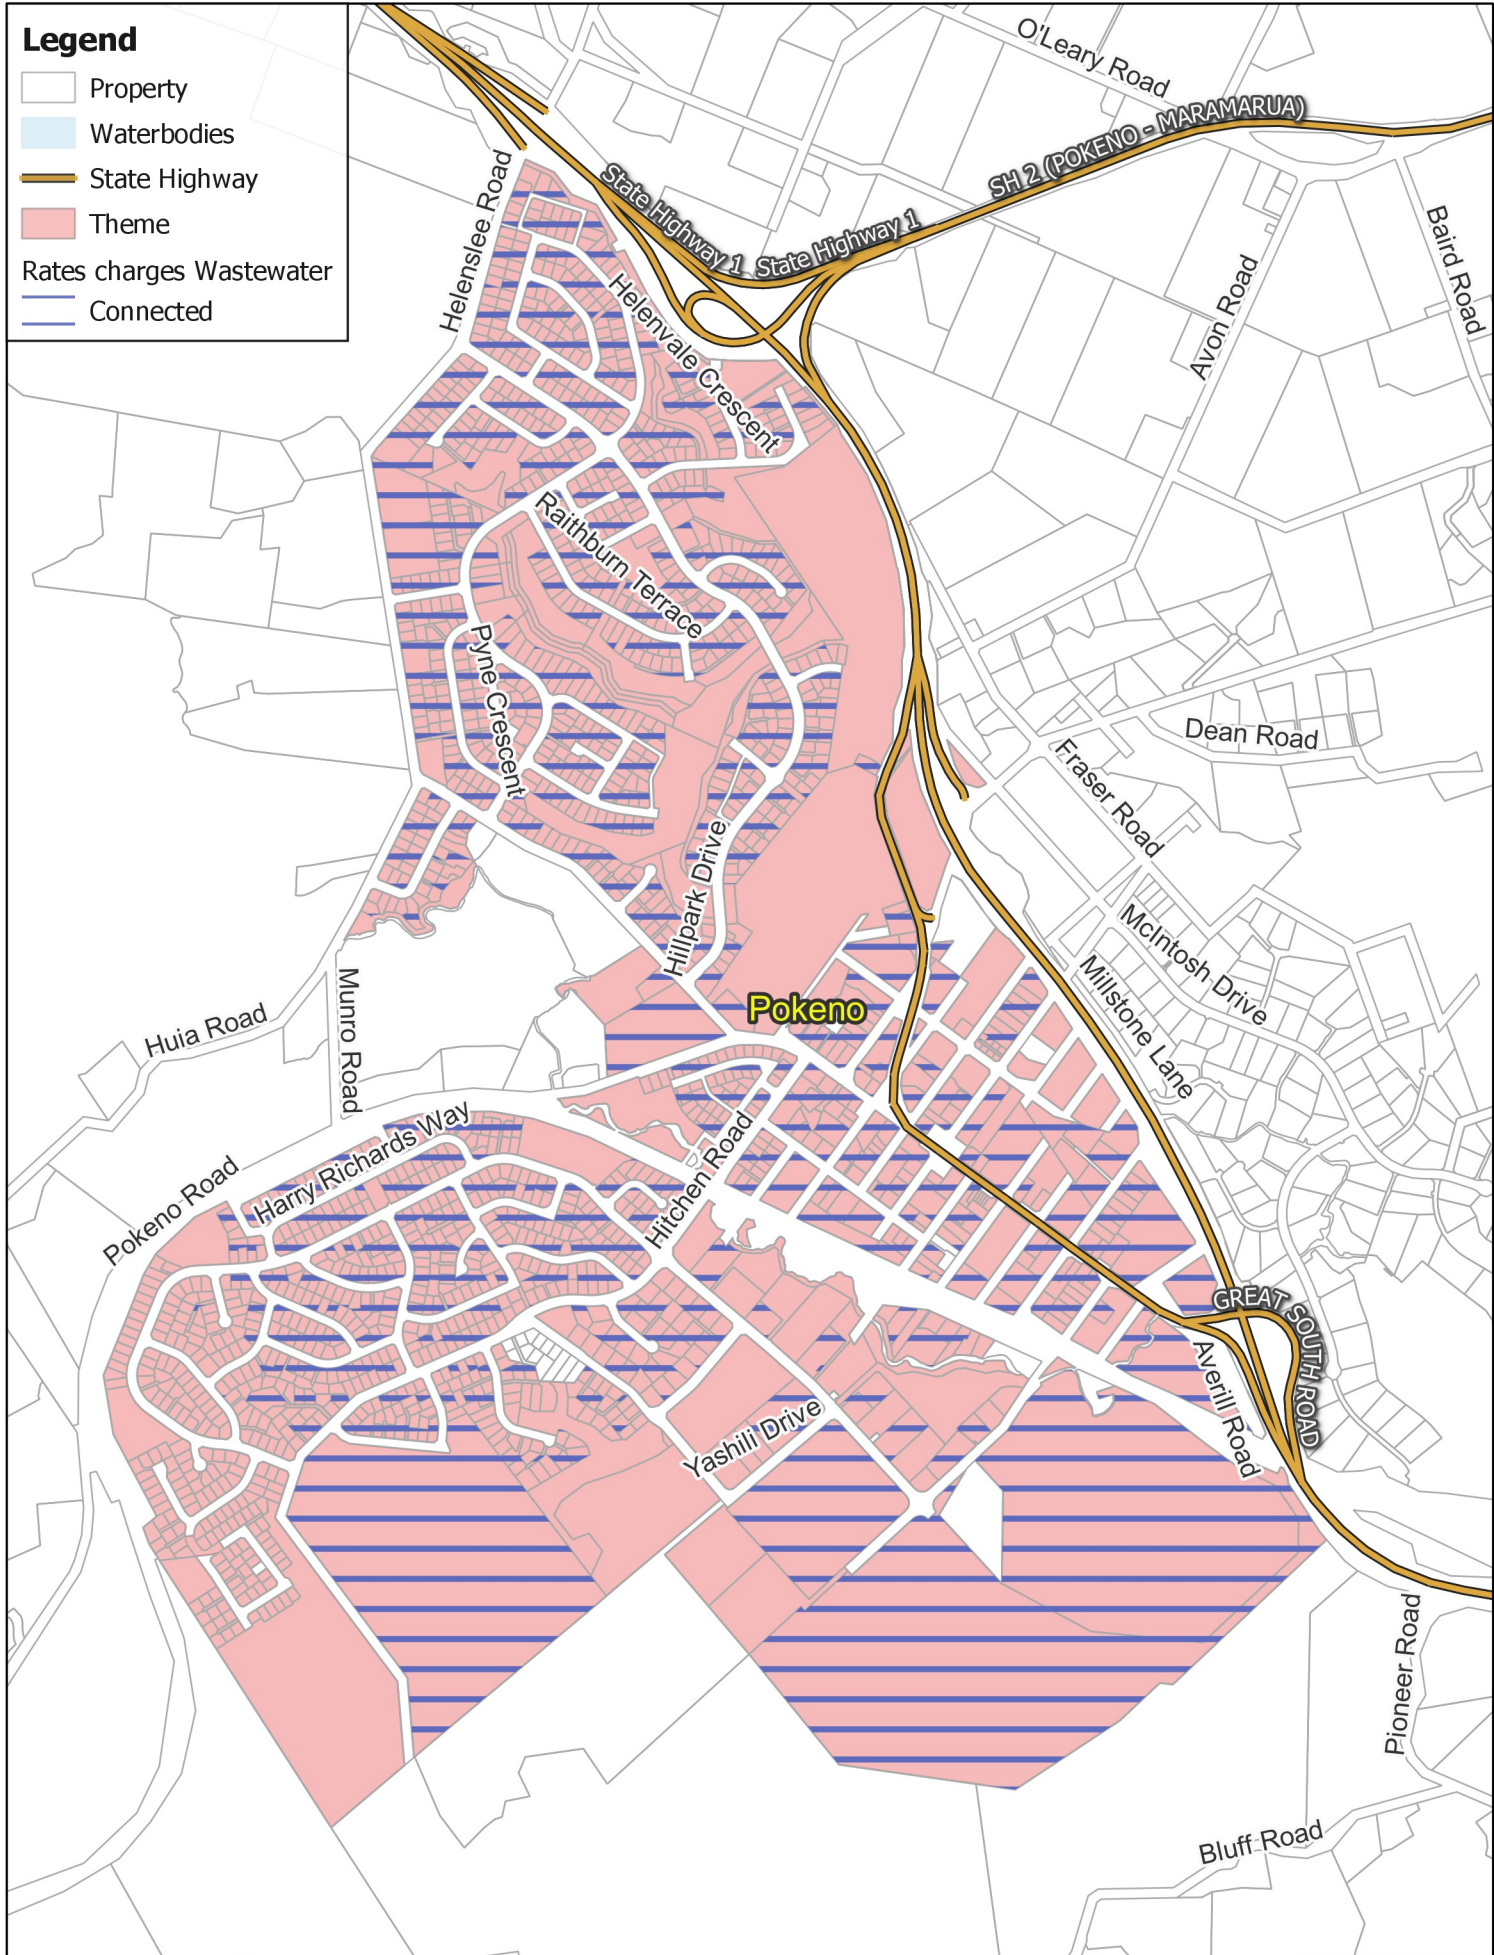

Legend

-  Property
-  Waterbodies
-  State Highway
-  Theme
- Rates charges Wastewater
-  Connected

**WASTEWATER:
Pokeno Connected**

Business Intelligence
 Created By: Admin
 Created For: Rates
 Date Created:
 2022-04-05
 Projection: NZTM
 GD2000
 Ref: Rating Themes

Copyright @ Waikato
 District Council
 Cadastre Boundaries
 LINZ CC-BY
 Stats NZ CC-BY