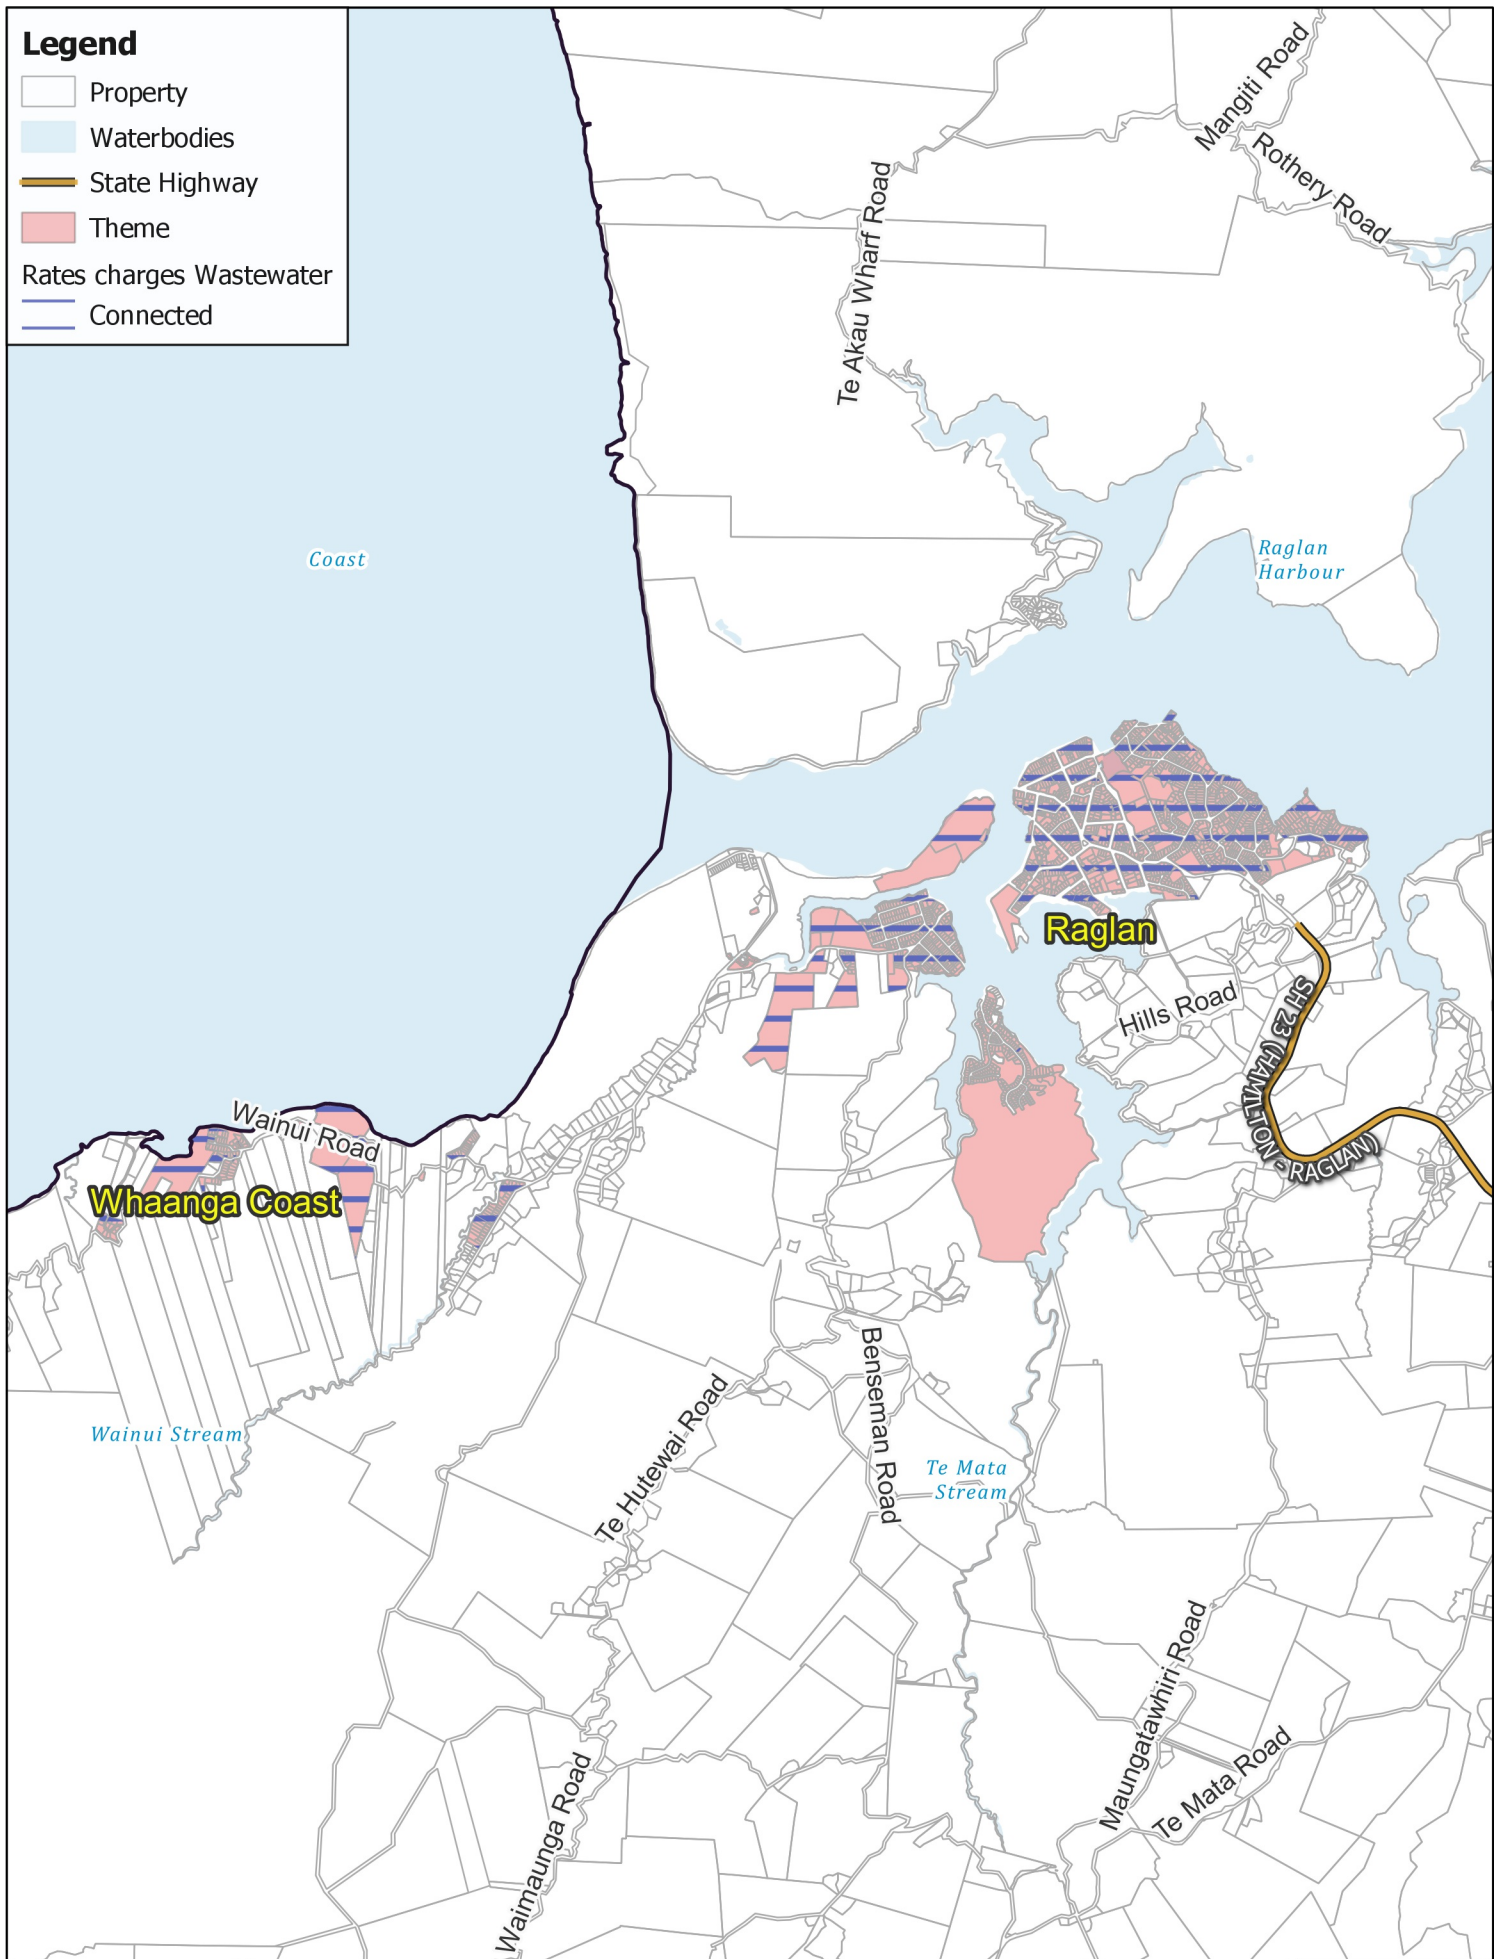

Legend

-  Property
-  Waterbodies
-  State Highway
-  Theme
- Rates charges Wastewater
-  Connected

**WASTEWATER:
Raglan Connected**

Business Intelligence
 Created By: Admin
 Created For: Rates
 Date Created:
 2022-04-05
 Projection: NZTM
 GD2000
 Ref: Rating Themes

Copyright @ Waikato
 District Council
 Cadastre Boundaries
 LINZ CC-BY
 Stats NZ CC-BY