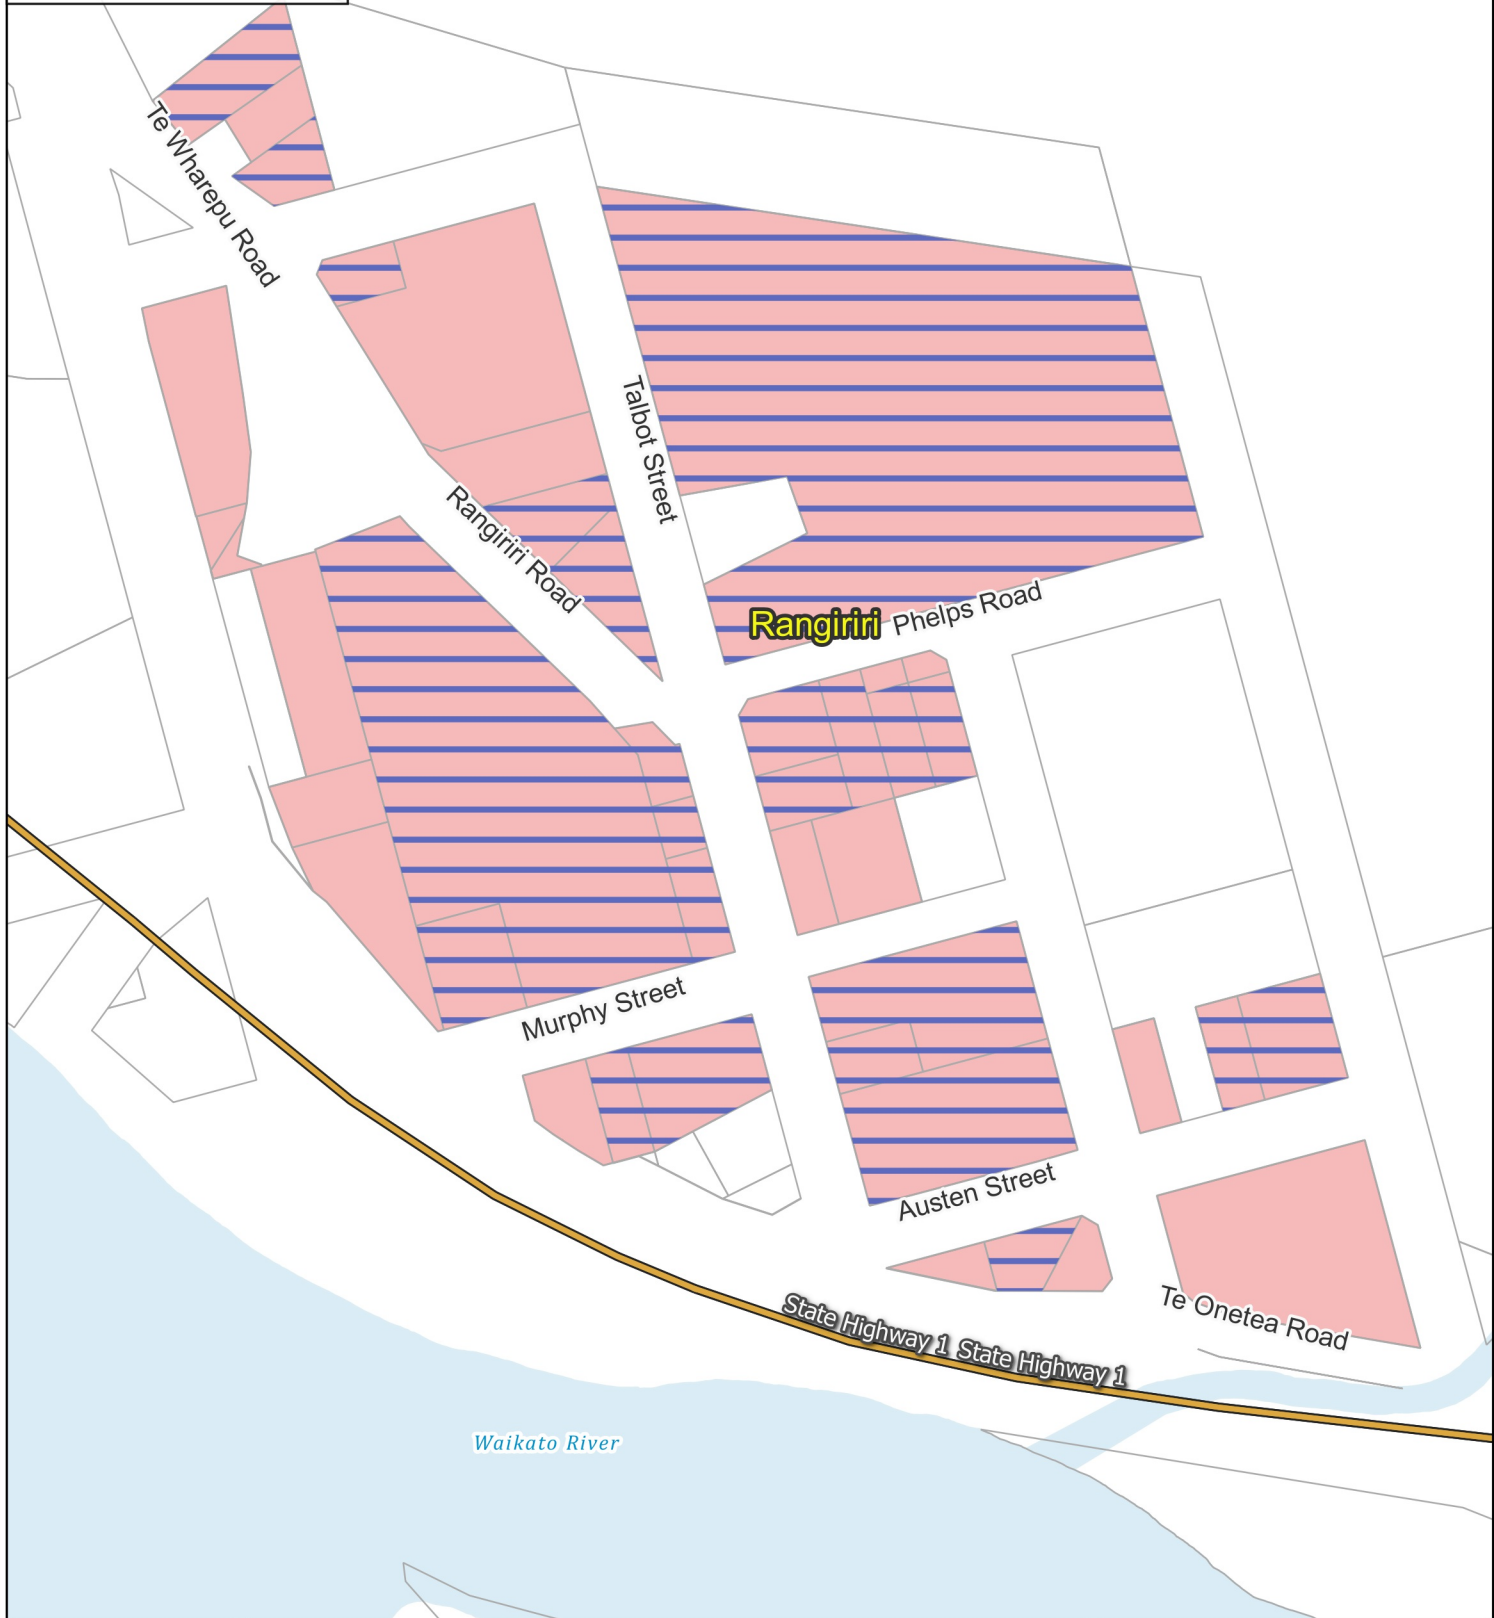

Legend

- Property
- Waterbodies
- State Highway
- Theme
- Rates charges Wastewater
- Connected

Te Kauwhata

Lake Kopuera

Rangiriri

Waikato River

**WASTEWATER:
Rangiriri Connected**

Business Intelligence
Created By: Admin
Created For: Rates
Date Created:
2022-04-05
Projection: NZTM
GD2000
Ref: Rating Themes

Copyright @ Waikato
District Council
Cadastre Boundaries
LINZ CC-BY
Stats NZ CC-BY