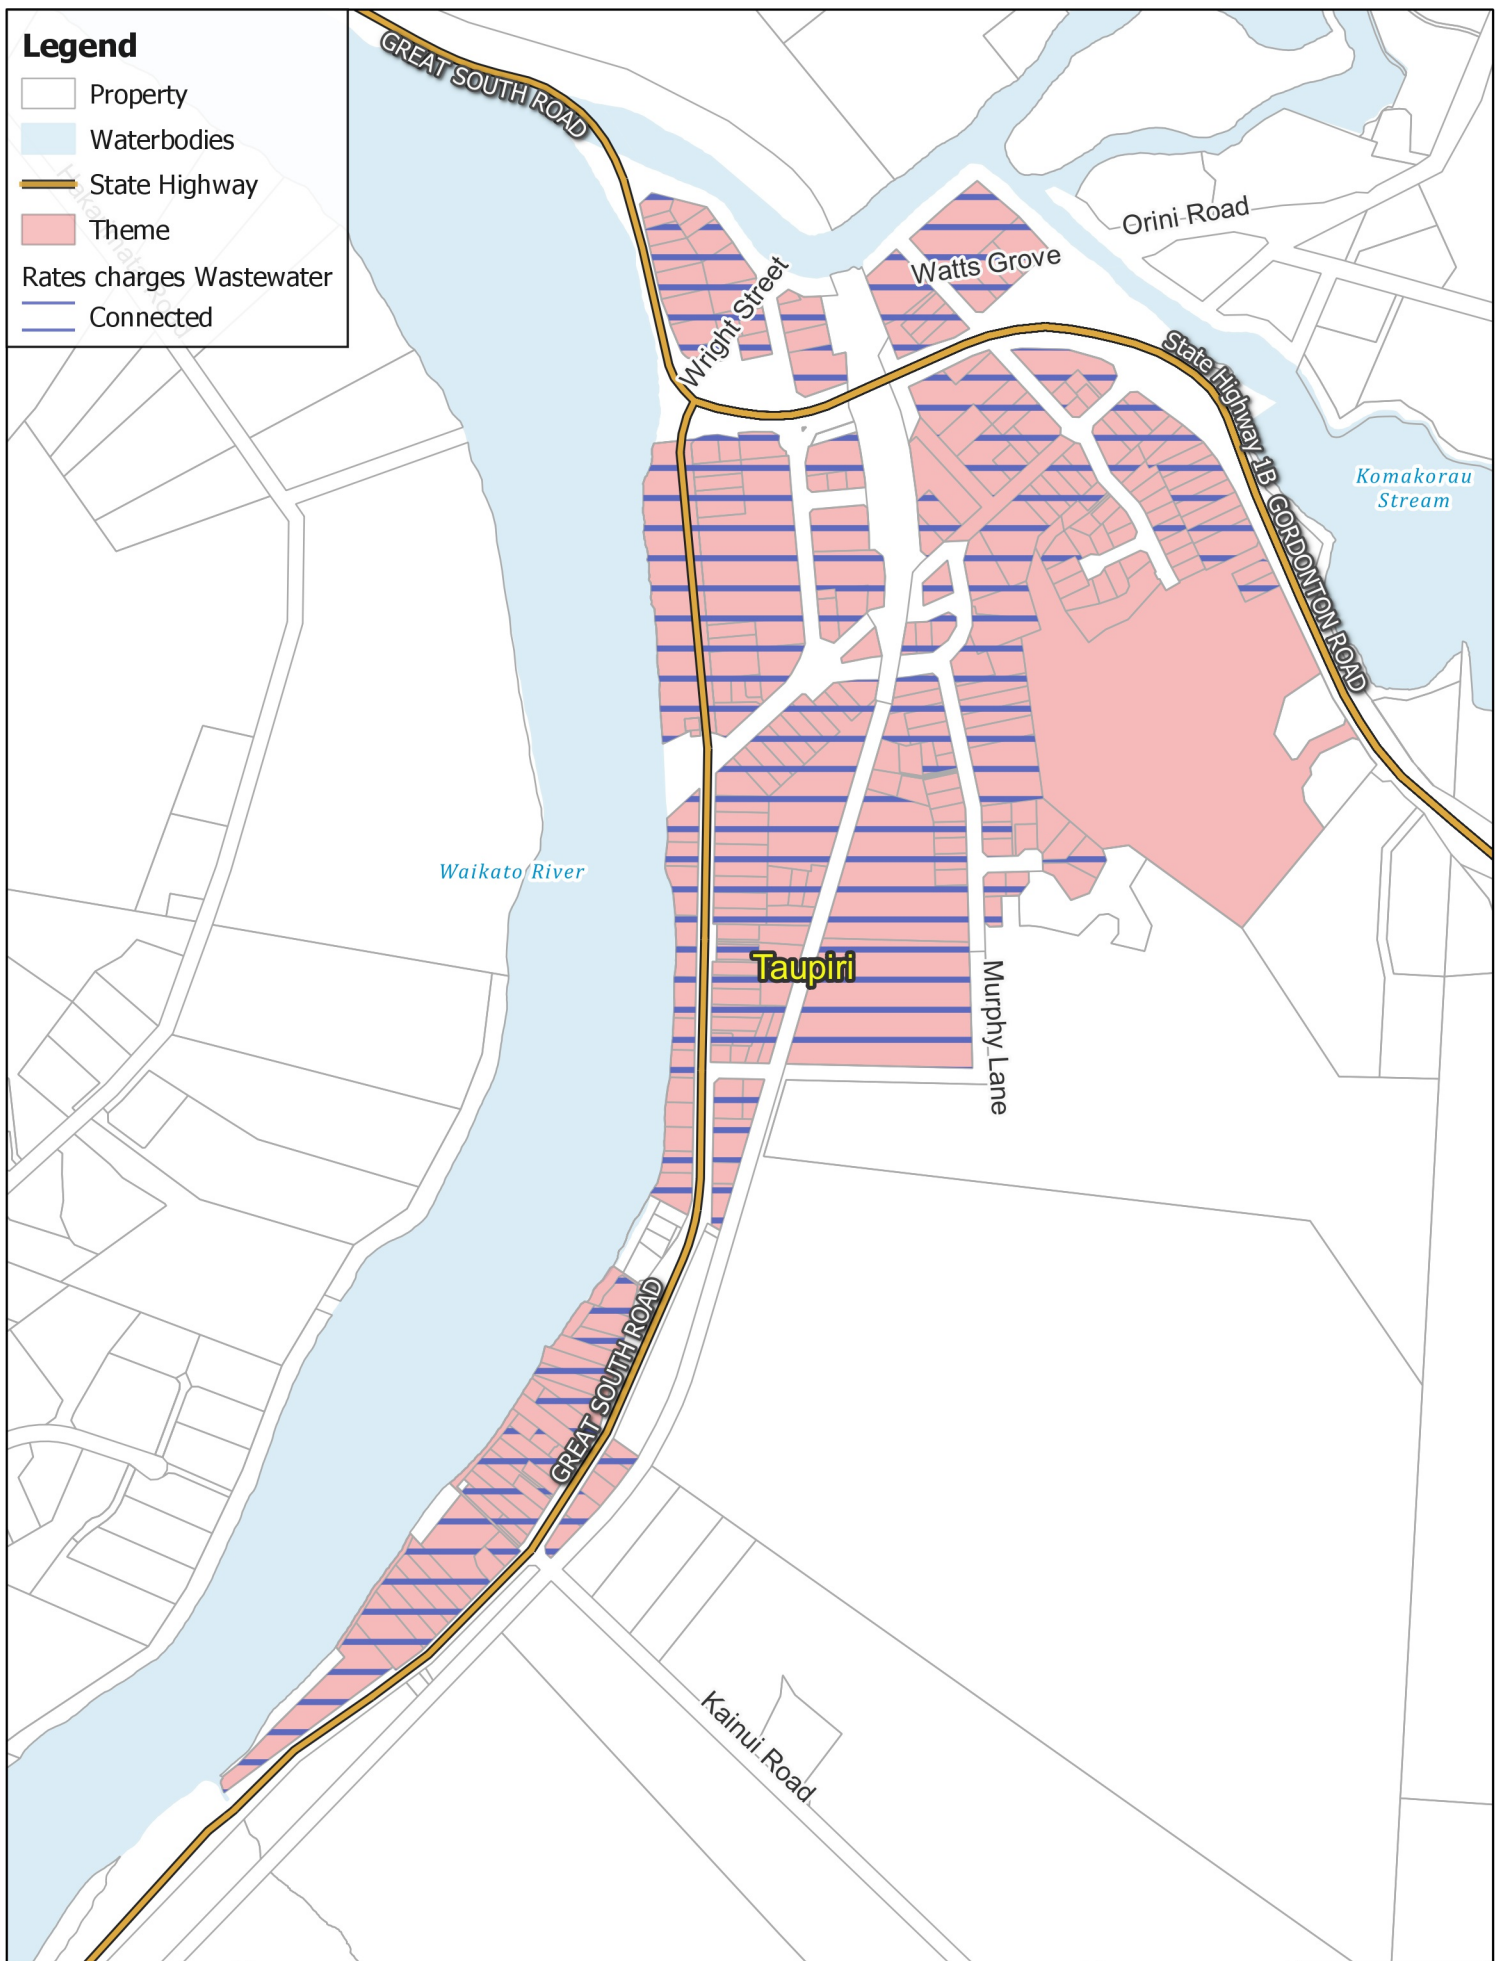

Legend

- Property
- Waterbodies
- State Highway
- Theme
- Rates charges Wastewater
- Connected

Taupiri

**WASTEWATER:
Taupiri Connected**

Business Intelligence
Created By: Admin
Created For: Rates
Date Created:
2022-04-05
Projection: NZTM
GD2000
Ref: Rating Themes

Copyright @ Waikato
District Council
Cadastre Boundaries
LINZ CC-BY
Stats NZ CC-BY