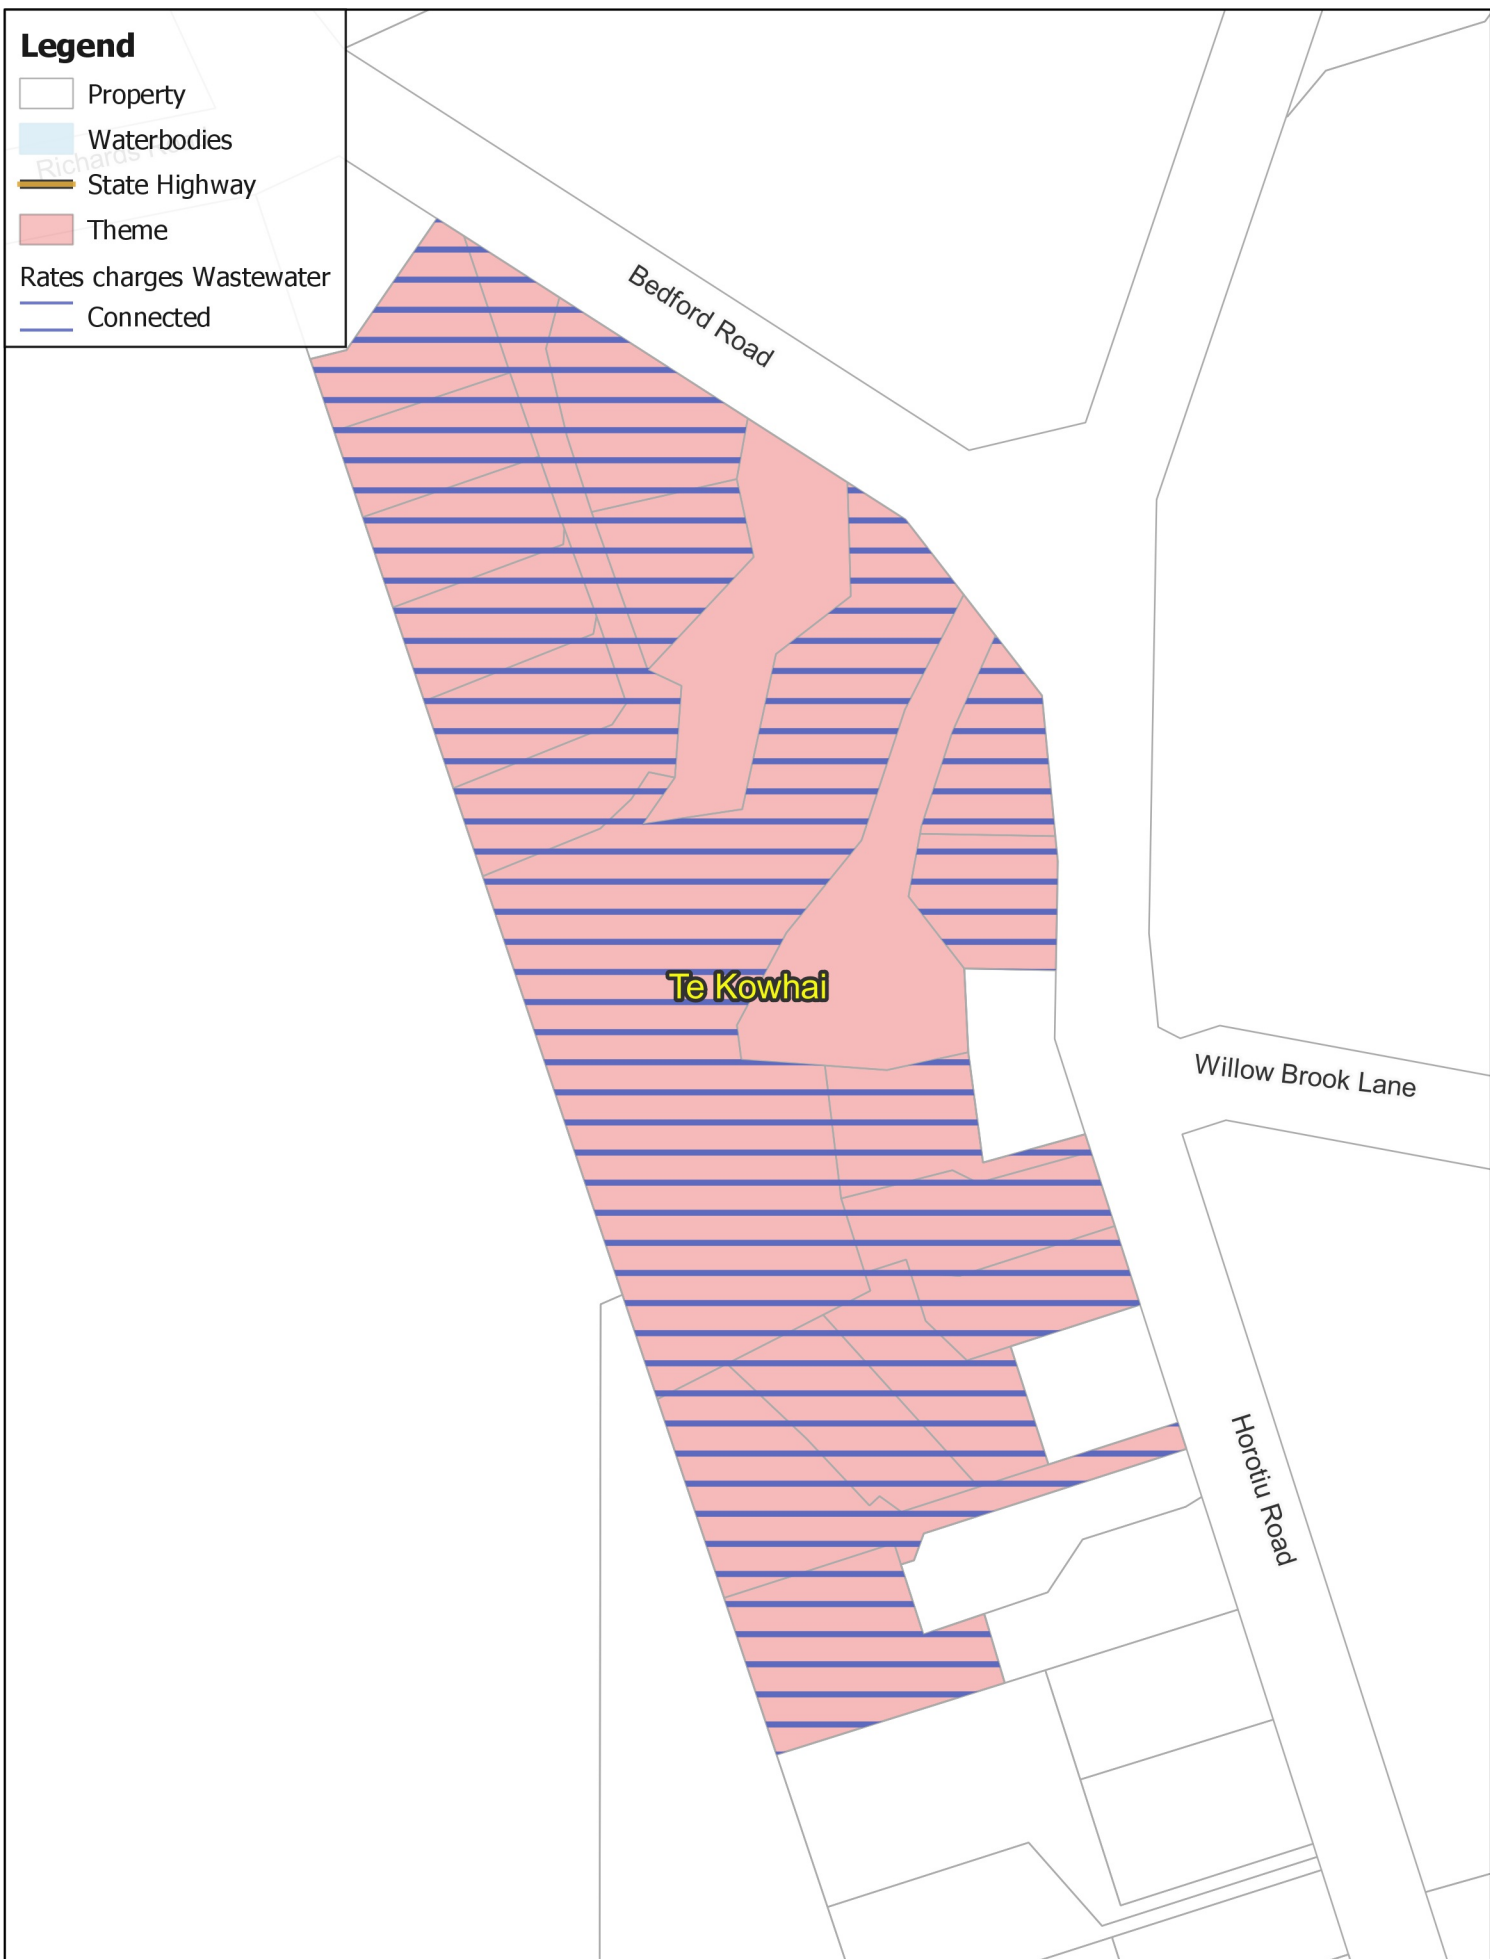

Legend

-  Property
-  Waterbodies
-  State Highway
-  Theme
- Rates charges Wastewater
-  Connected

**WASTEWATER:
Te Kowhai Connected**

Business Intelligence
Created By: Admin
Created For: Rates
Date Created:
2022-04-05
Projection: NZTM
GD2000
Ref: Rating Themes