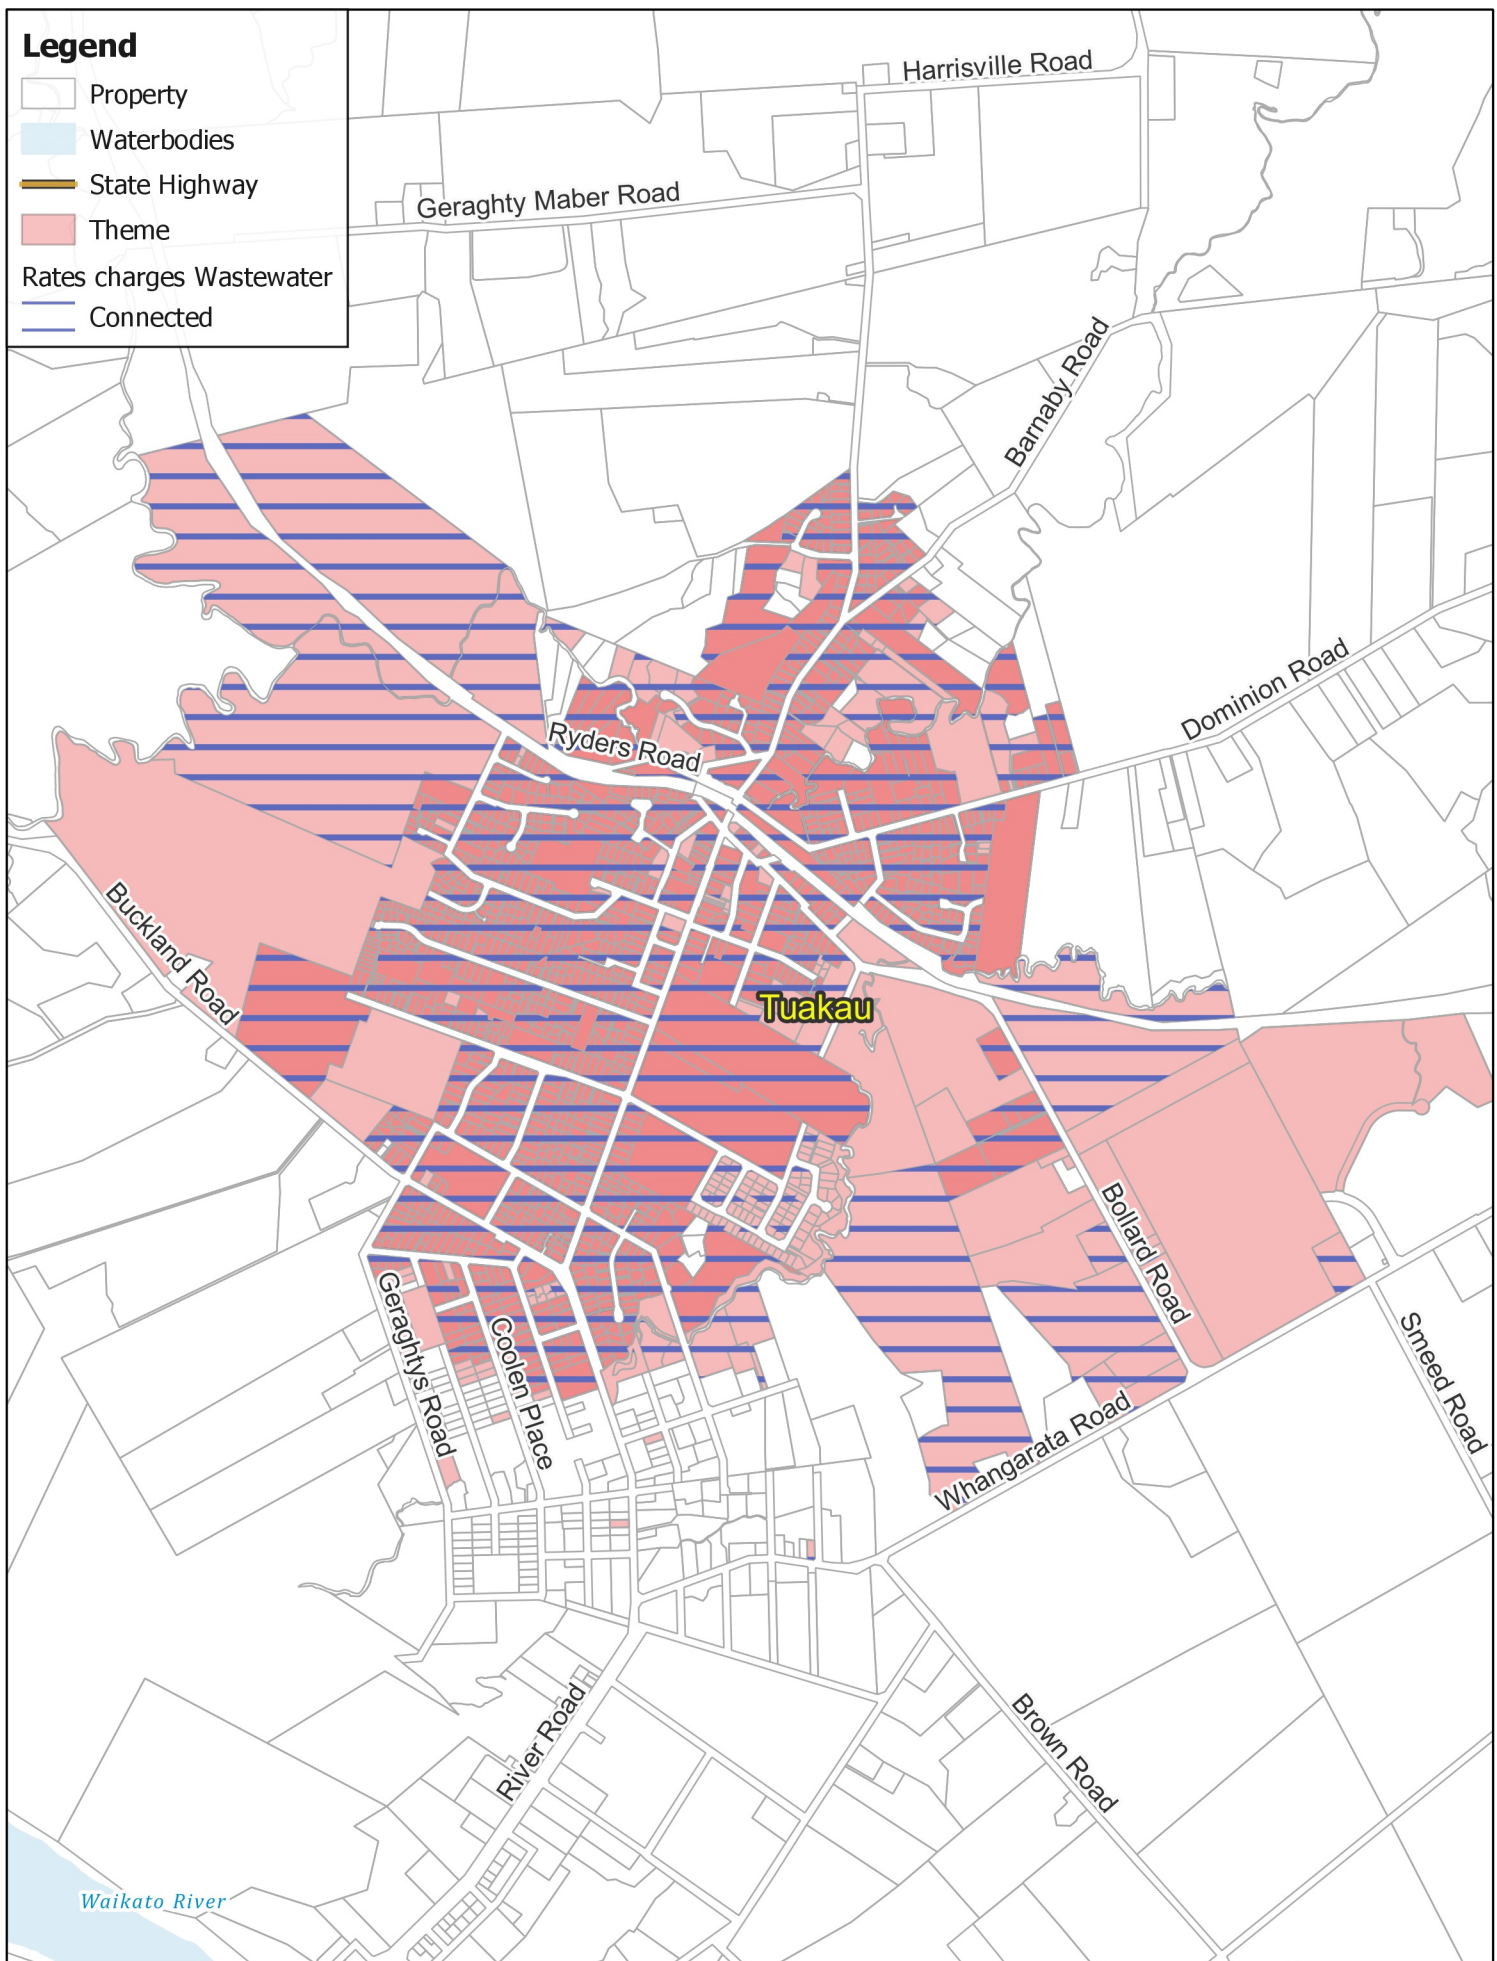

Legend

- Property
- Waterbodies
- State Highway
- Theme
- Rates charges Wastewater
- Connected

WASTEWATER: Tuakau Connected

Business Intelligence
Created By: Admin
Created For: Rates
Date Created:
2022-04-05
Projection: NZTM
GD2000
Ref: Rating Themes

Copyright @ Waikato
District Council
Cadastre Boundaries
LINZ CC-BY
Stats NZ CC-BY