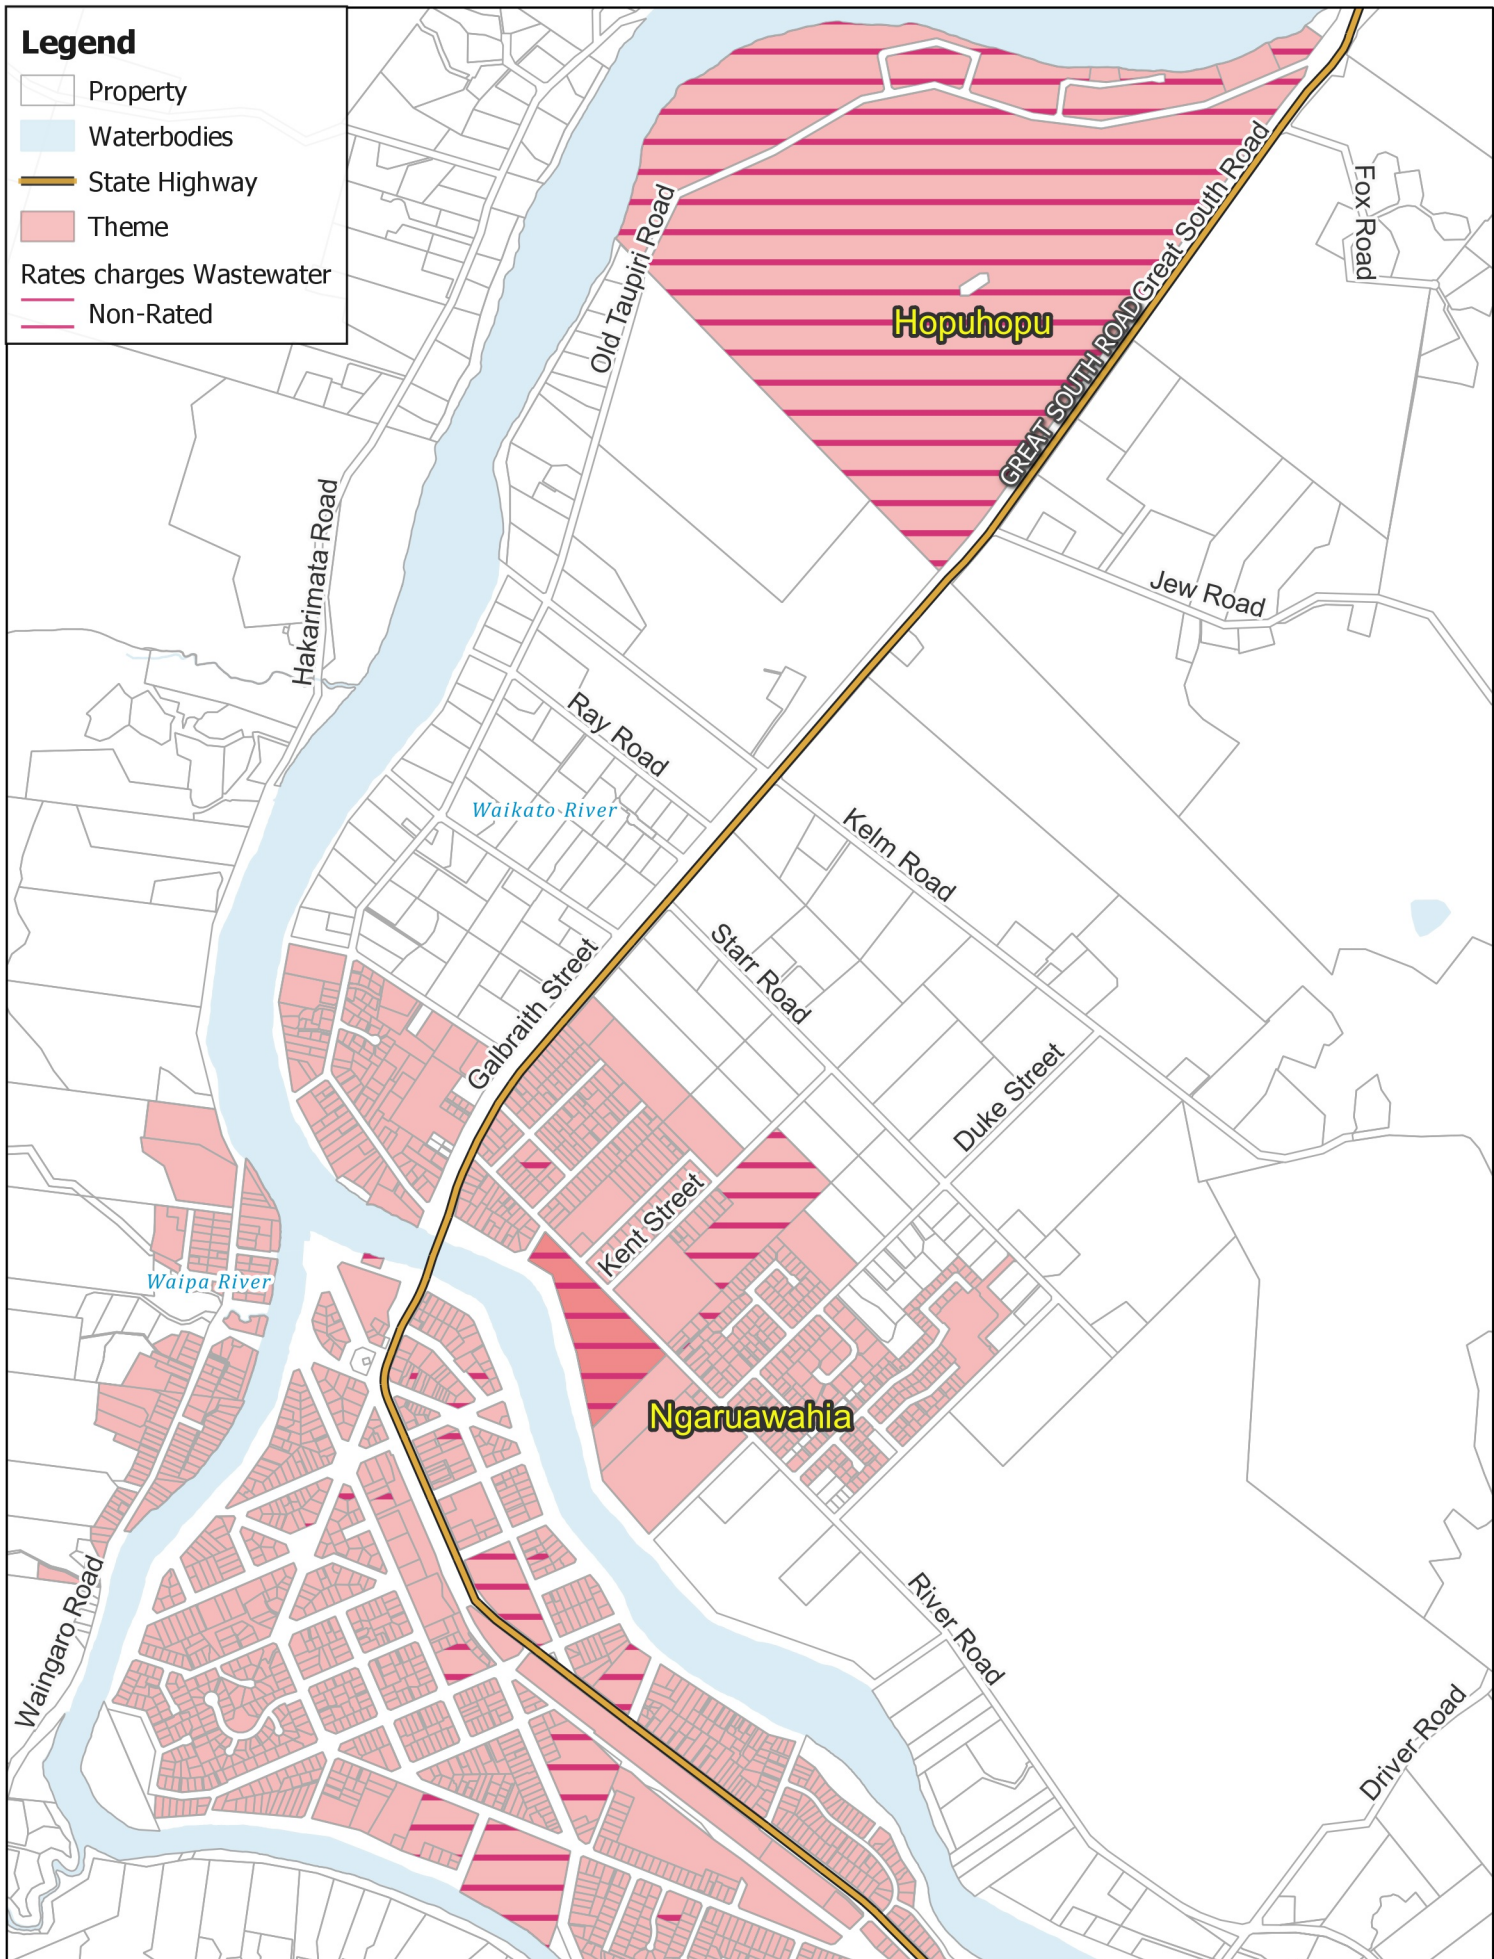

Legend

-  Property
-  Waterbodies
-  State Highway
-  Theme
- Rates charges Wastewater
-  Non-Rated

**WASTEWATER:
Ngaruawahia & Surrounds Non-Rated**

Business Intelligence
 Created By: Admin
 Created For: Rates
 Date Created:
 2022-04-05
 Projection: NZTM
 GD2000
 Ref: Rating Themes

Copyright @ Waikato
 District Council
 Cadastre Boundaries
 LINZ CC-BY
 Stats NZ CC-BY