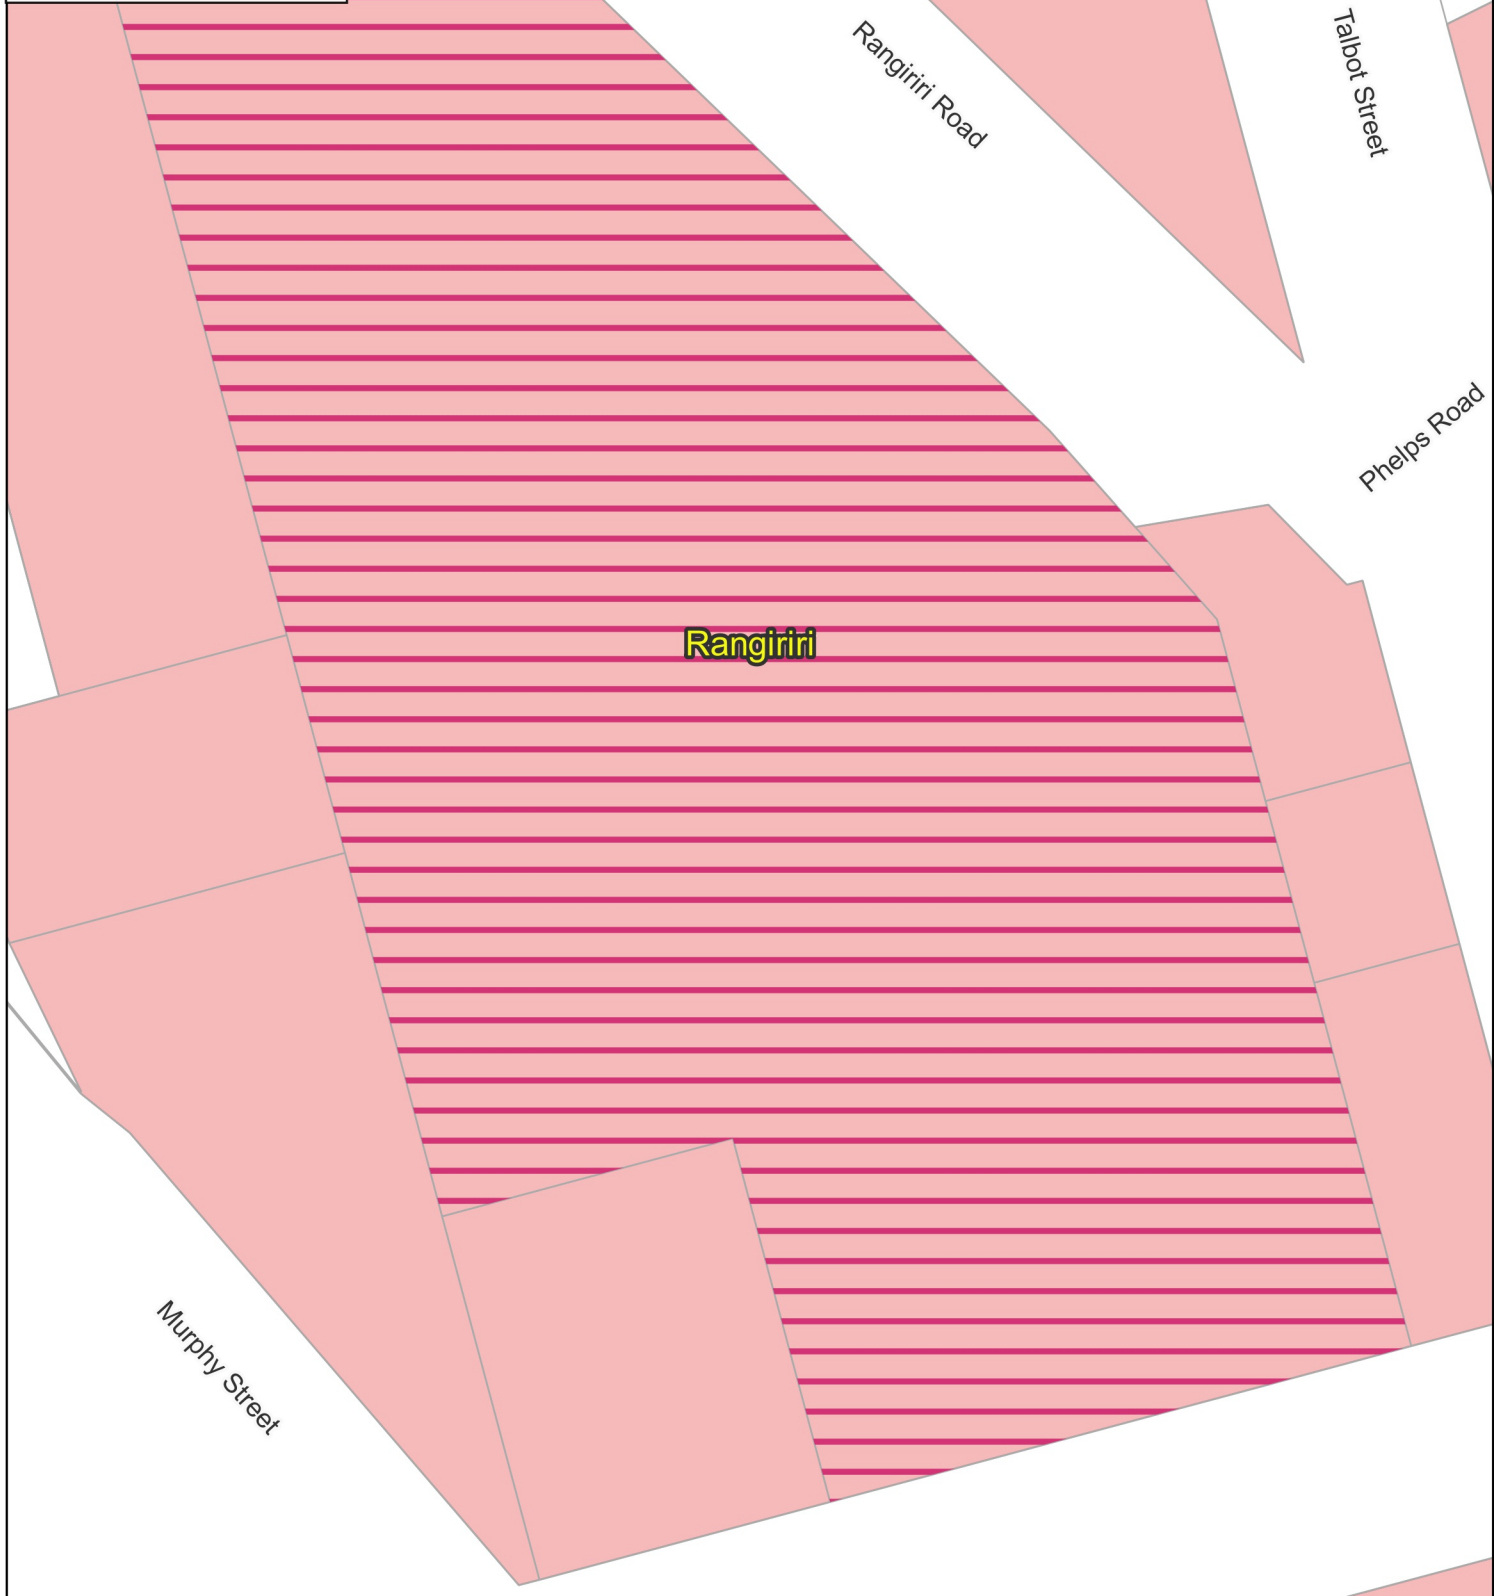

Legend

- Property
- Waterbodies
- State Highway
- Theme
- Rates charges Wastewater
- Non-Rated

**WASTEWATER:
Rangiriri Non-Rated**

Business Intelligence
Created By: Admin
Created For: Rates
Date Created:
2022-04-05
Projection: NZTM
GD2000
Ref: Rating Themes

Copyright @ Waikato
District Council
Cadastre Boundaries
LINZ CC-BY
Stats NZ CC-BY