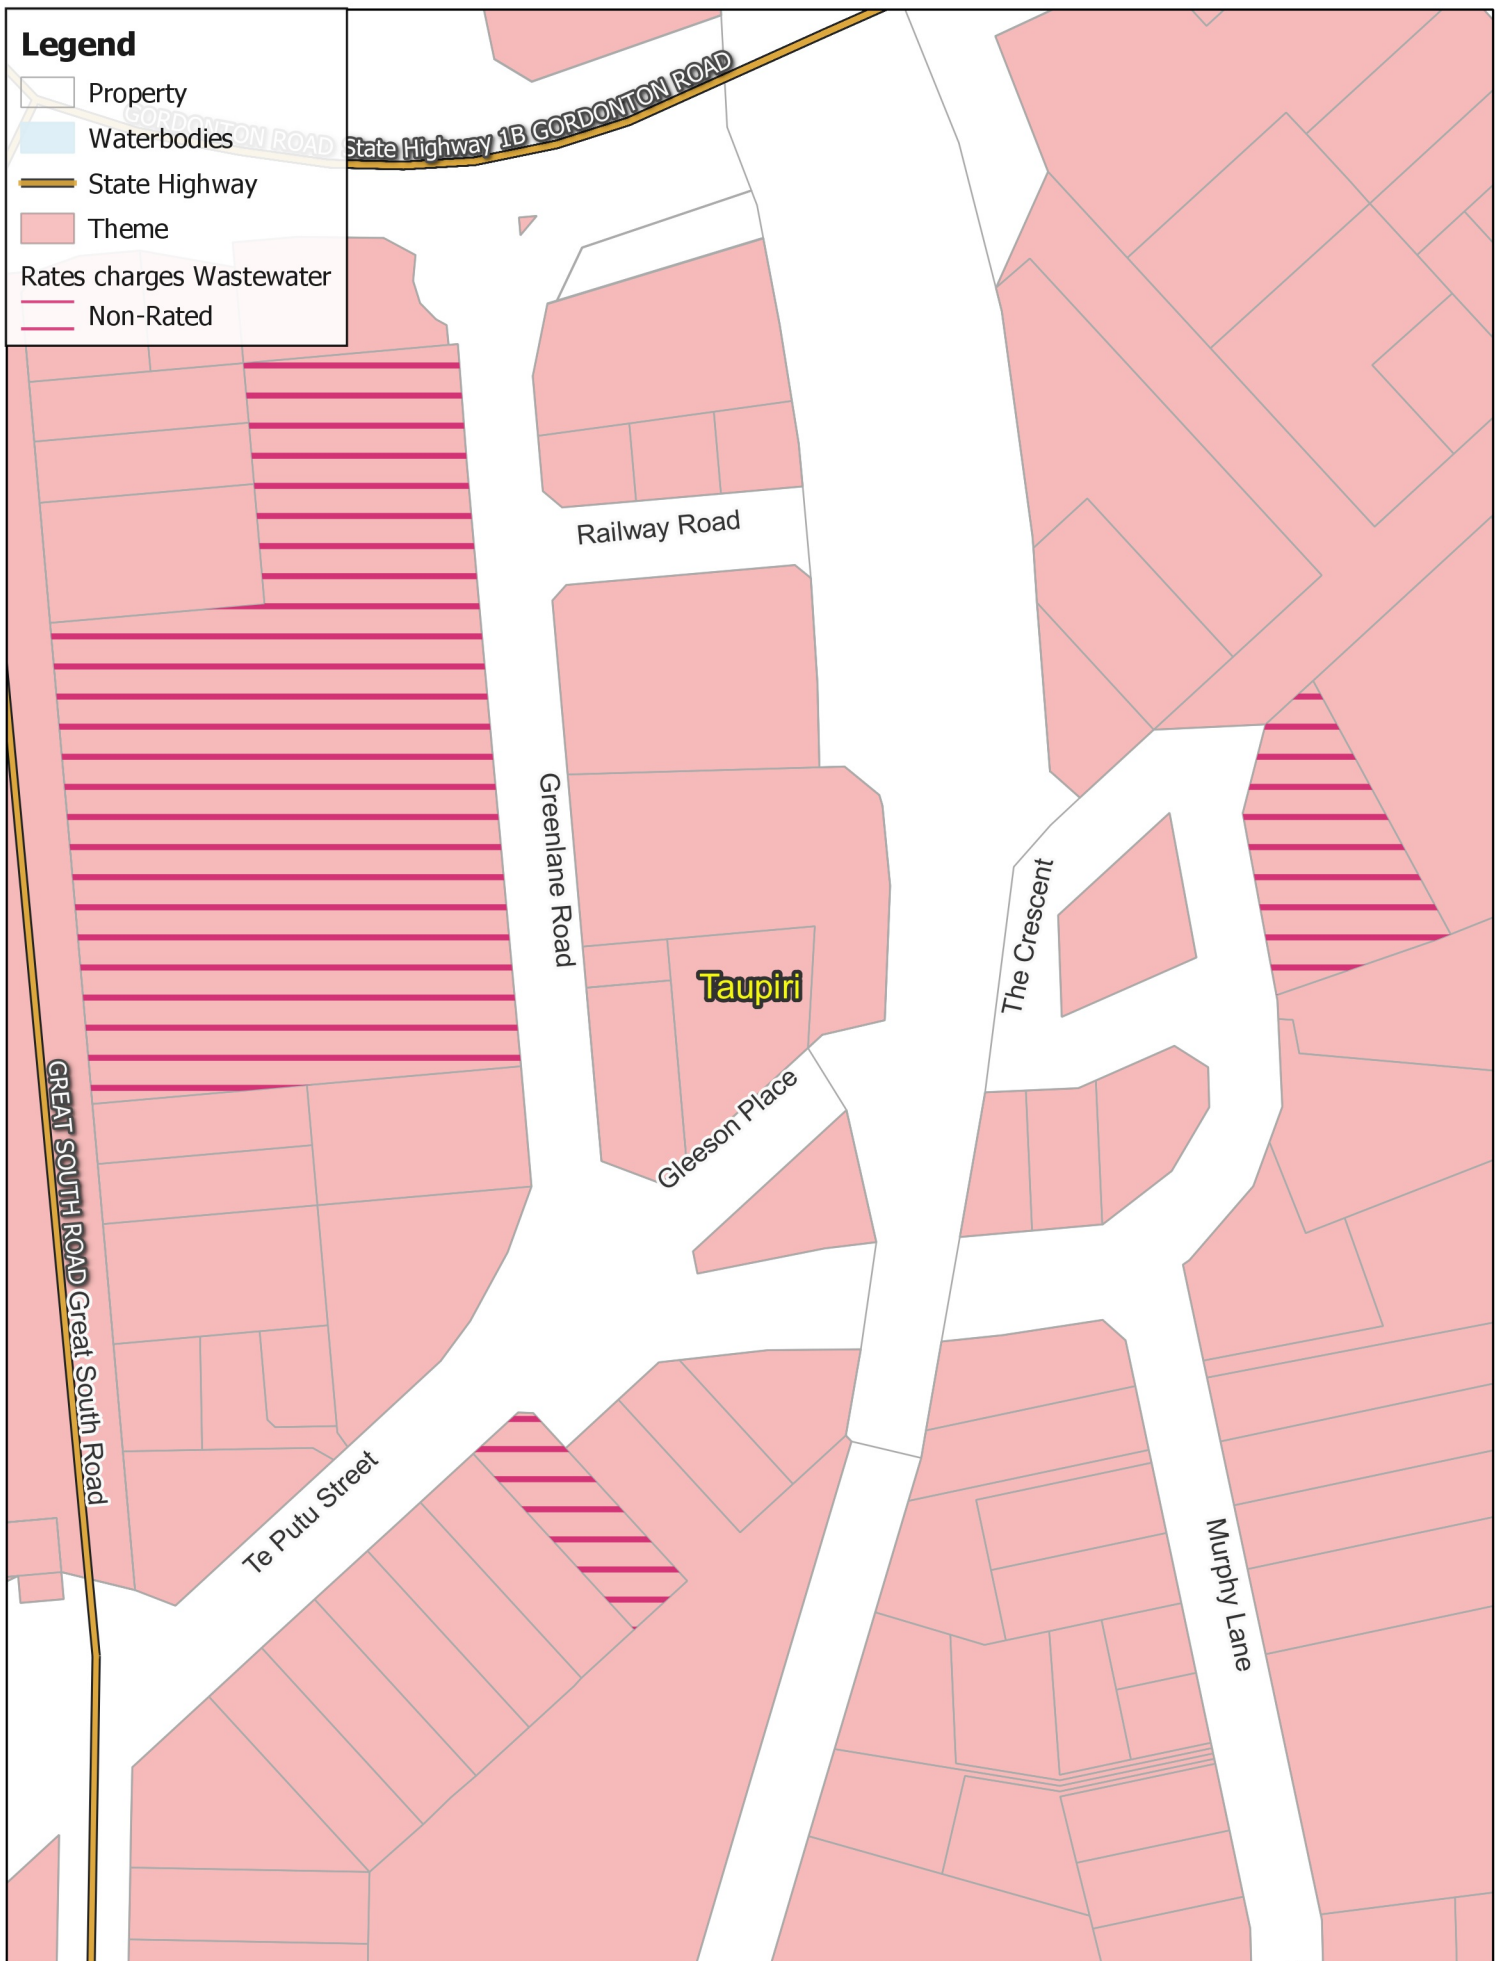

Legend

- Property
- Waterbodies
- State Highway
- Theme
- Rates charges Wastewater
- Non-Rated

WASTEWATER: Taupiri Non-Rated

Business Intelligence
Created By: Admin
Created For: Rates
Date Created:
2022-04-05
Projection: NZTM
GD2000
Ref: Rating Themes