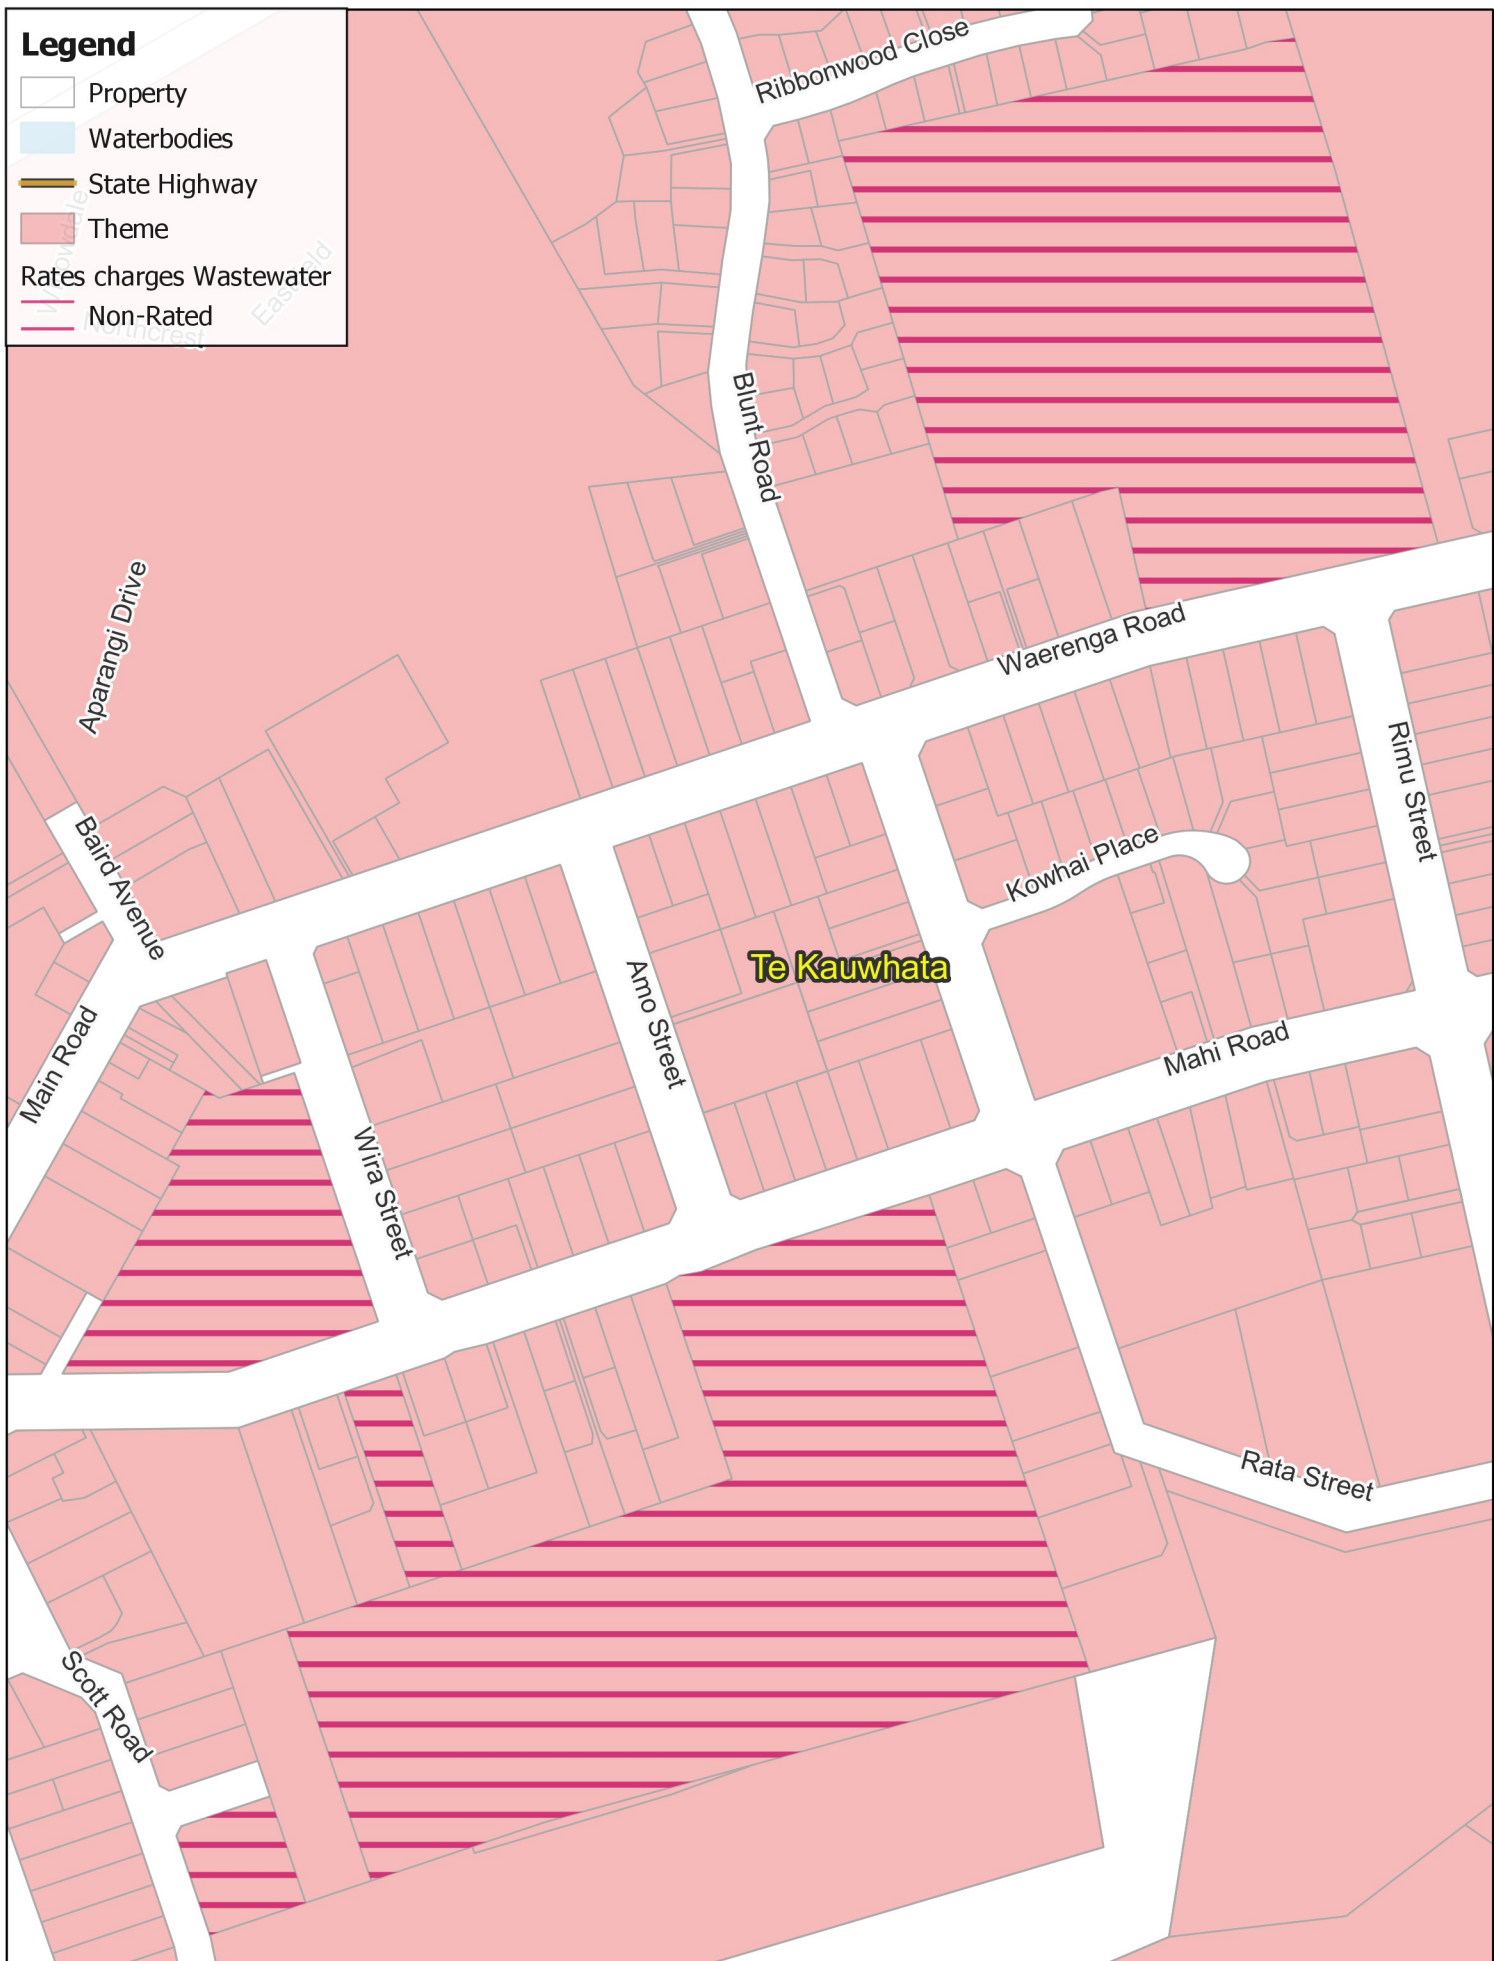

Legend

- Property
- Waterbodies
- State Highway
- Theme
- Rates charges Wastewater
- Non-Rated

Te Kauwhata

**WASTEWATER:
Te Kauwhata Non-Rated**

Business Intelligence
Created By: Admin
Created For: Rates
Date Created:
2022-04-05
Projection: NZTM
GD2000
Ref: Rating Themes

Copyright @ Waikato
District Council
Cadastre Boundaries
LINZ CC-BY
Stats NZ CC-BY