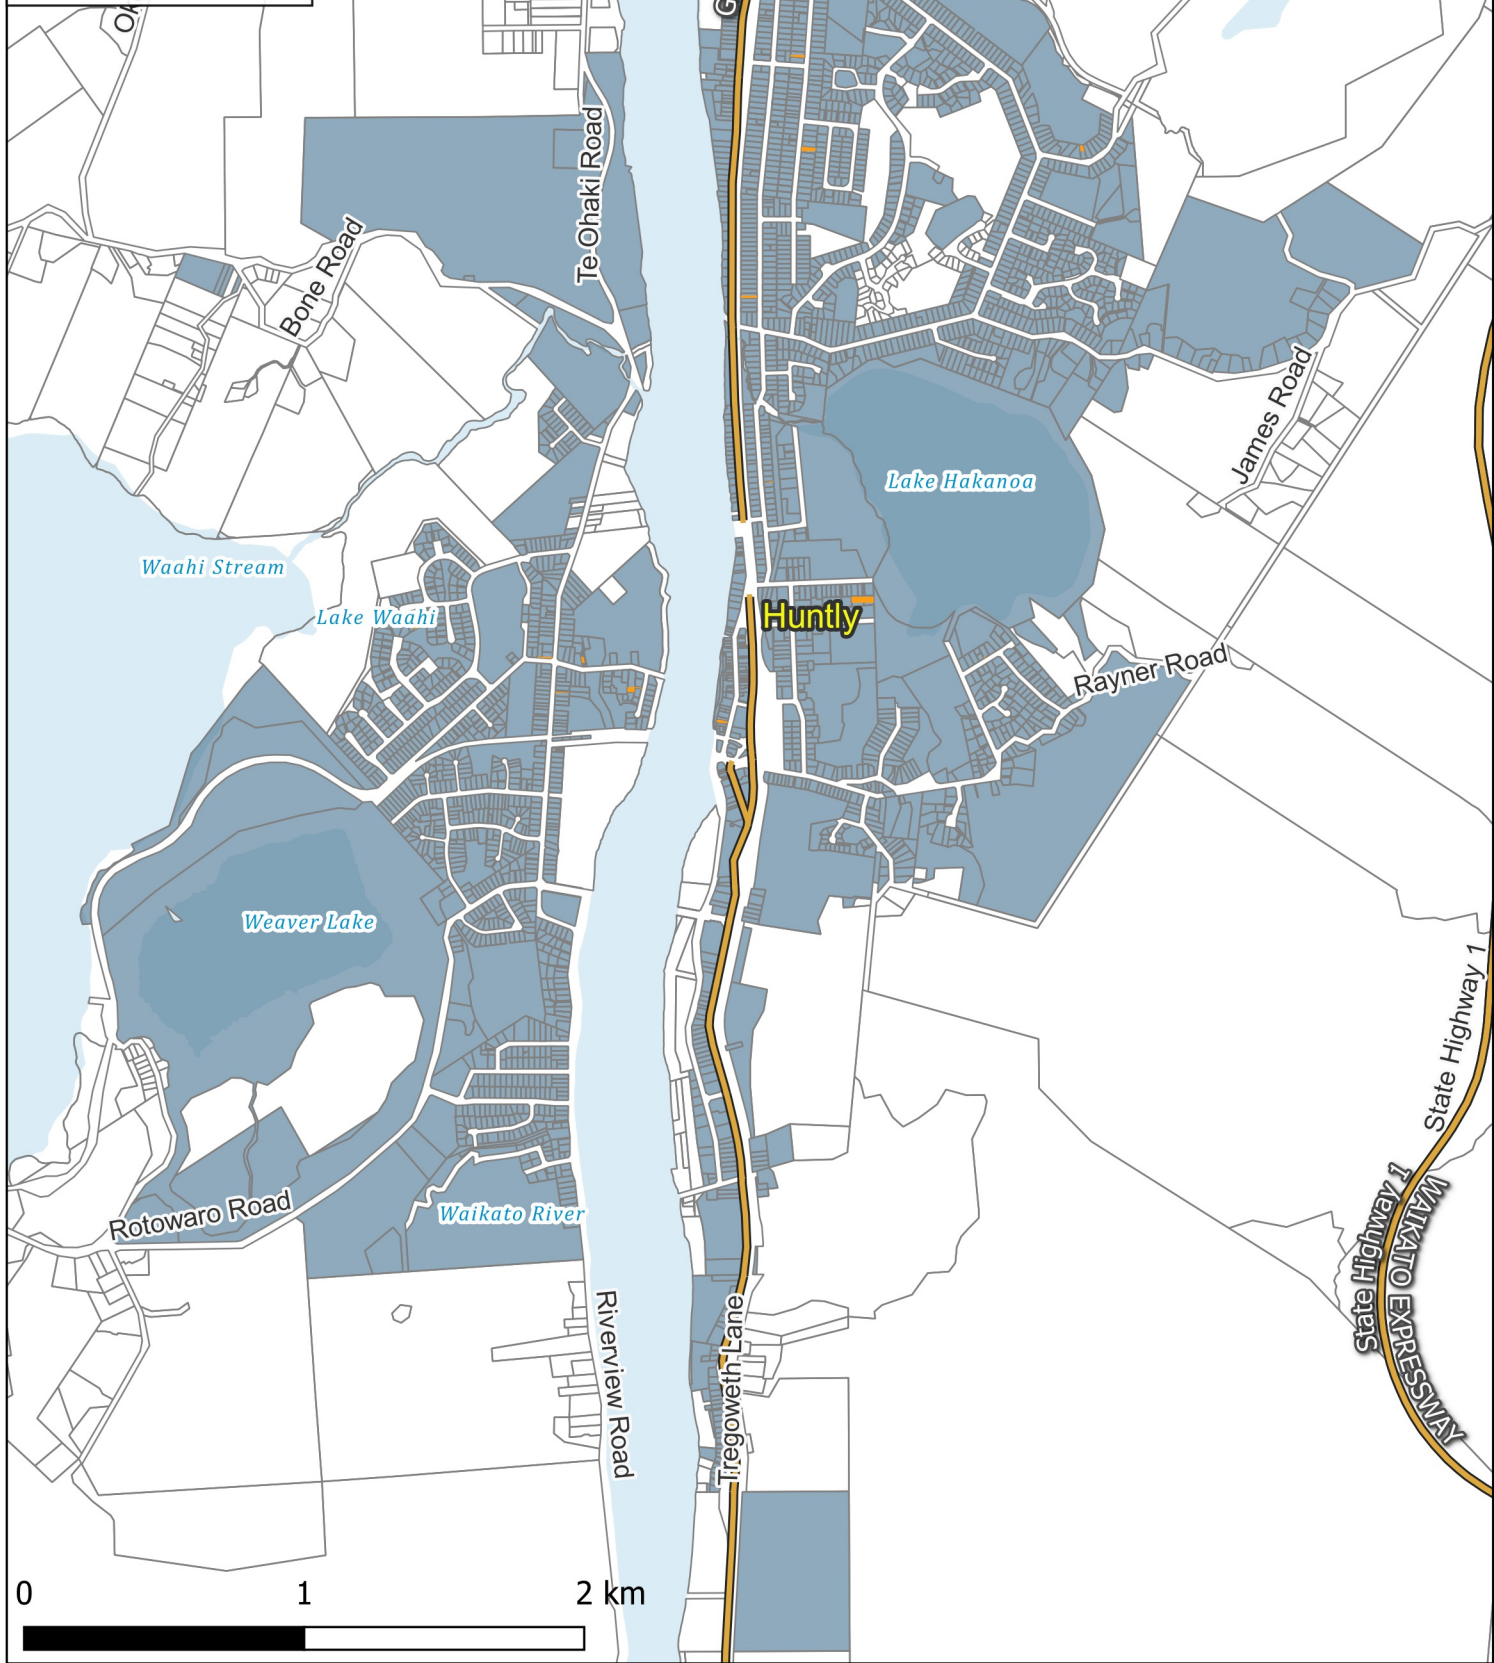

**Legend**

-  Property
-  Waterbodies
-  State Highway
-  Theme
-  Rates Charges: Water Supply

**WATER SUPPLY:  
Huntly Water Urban**

Business Intelligence  
 Created By: Admin  
 Created For: Rates  
 Date Created:  
 2022-04-11  
 Projection: NZTM  
 GD2000  
 Ref: Rating Themes

Copyright © Waikato  
 District Council  
 Cadastre Boundaries  
 LINZ CC-BY  
 Stats NZ CC-BY