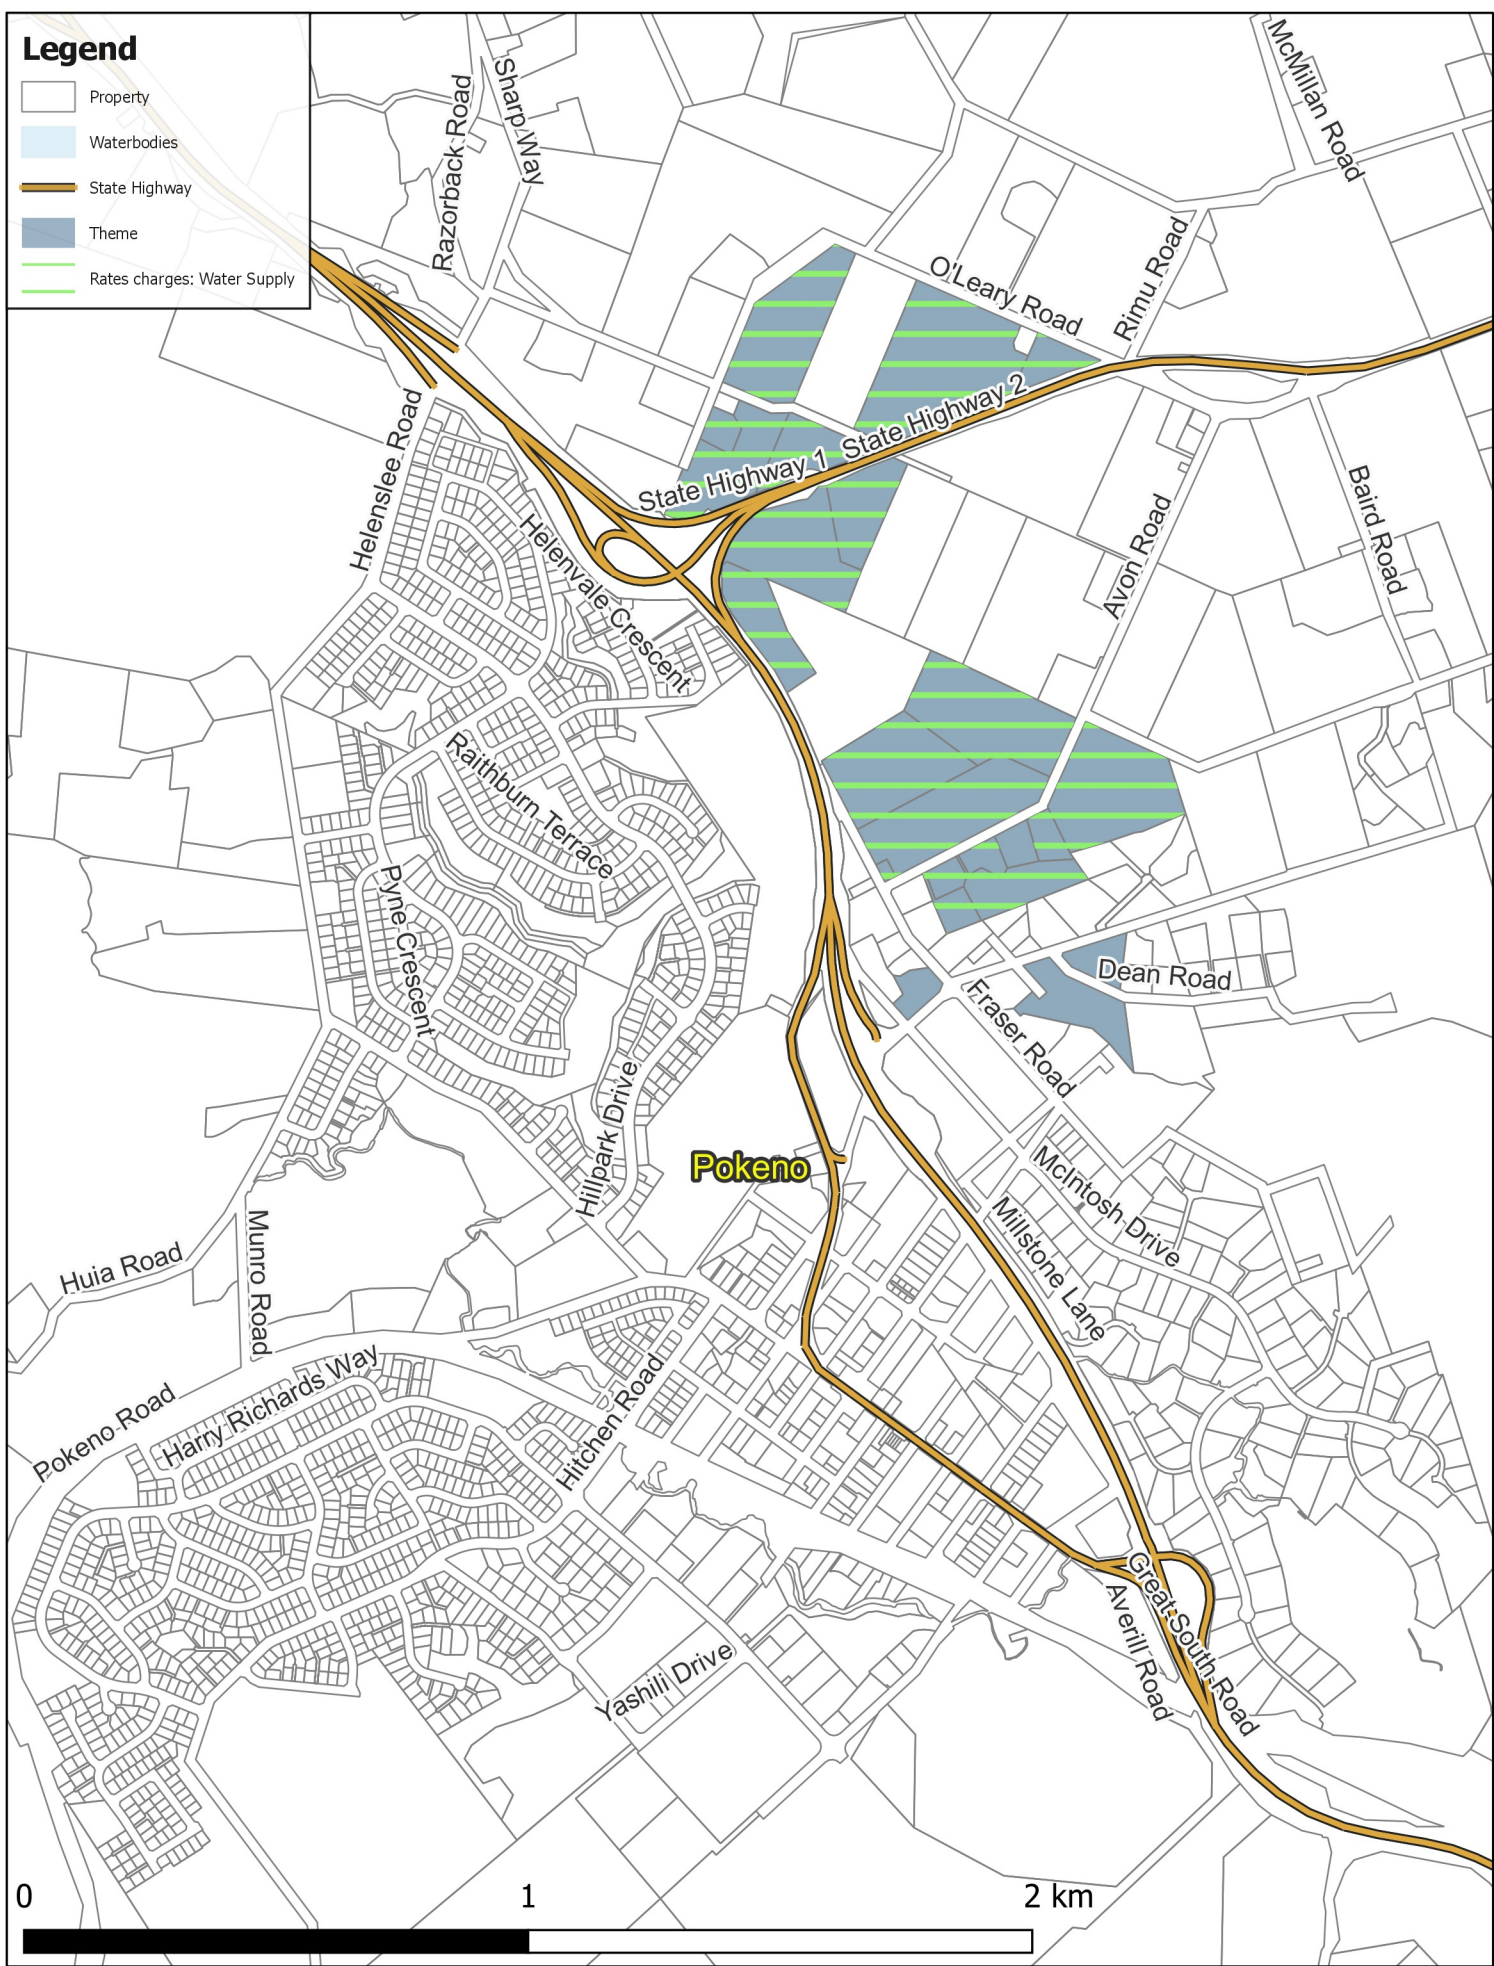

# Legend

-  Property
-  Waterbodies
-  State Highway
-  Theme
-  Rates charges: Water Supply

**Pokeno**

## WATER SUPPLY: North Waikato Rural Water

Business Intelligence  
 Created By: Admin  
 Created For: Rates  
 Date Created:  
 2022-04-11  
 Projection: NZTM  
 GD2000  
 Ref: Rating Themes

Copyright @ Waikato  
 District Council  
 Cadastre Boundaries  
 LINZ CC-BY  
 Stats NZ CC-BY