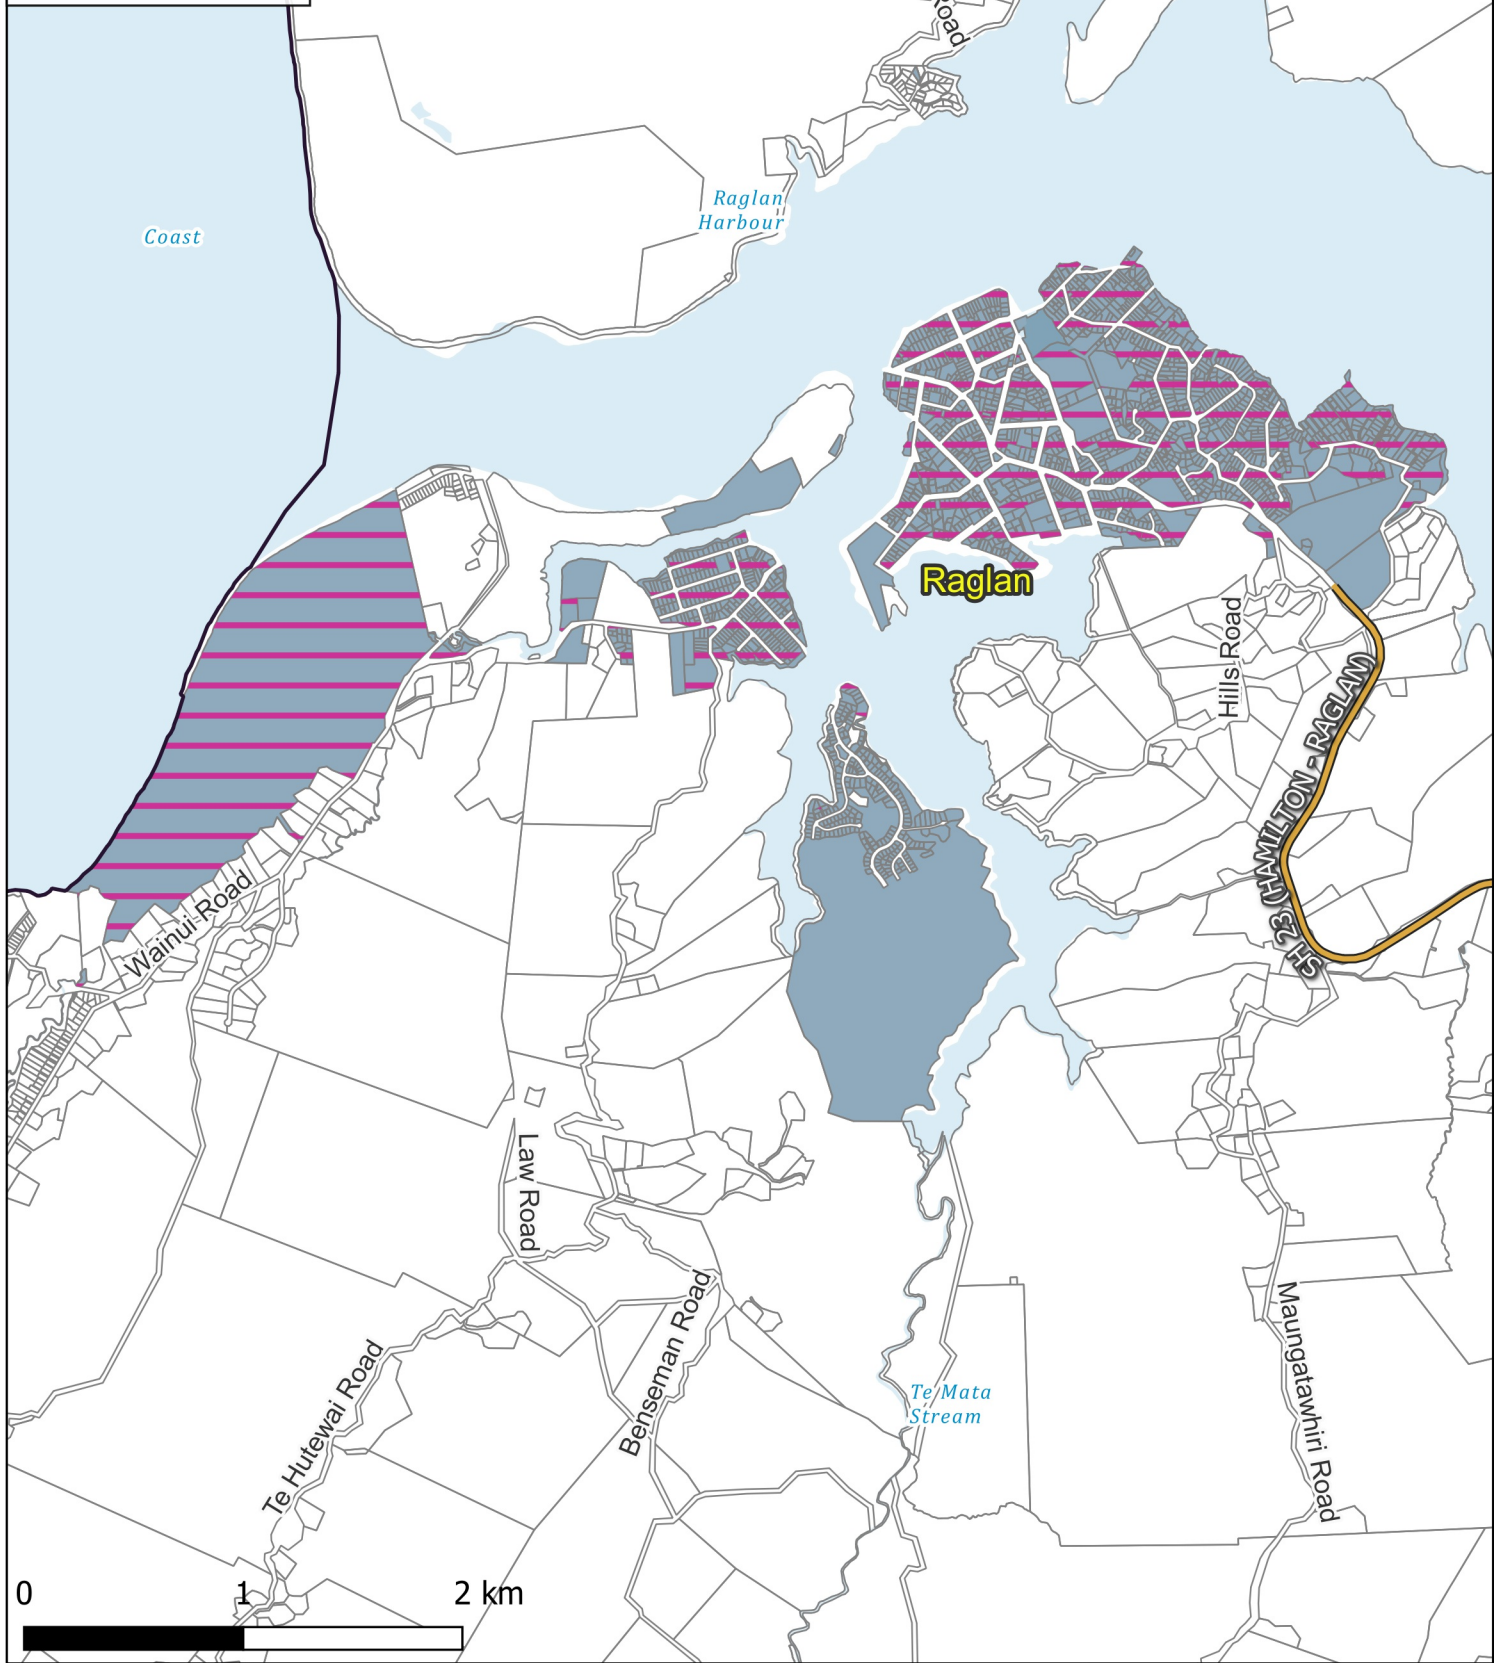

# Legend

- Property
- Waterbodies
- State Highway
- Theme
- Rates charges: Water Supply

## WATER SUPPLY: Raglan Water Urban

Business Intelligence  
Created By: Admin  
Created For: Rates  
Date Created:  
2022-04-11  
Projection: NZTM  
GD2000  
Ref: Rating Themes

Copyright @ Waikato District Council  
Cadastre Boundaries  
LINZ CC-BY  
Stats NZ CC-BY