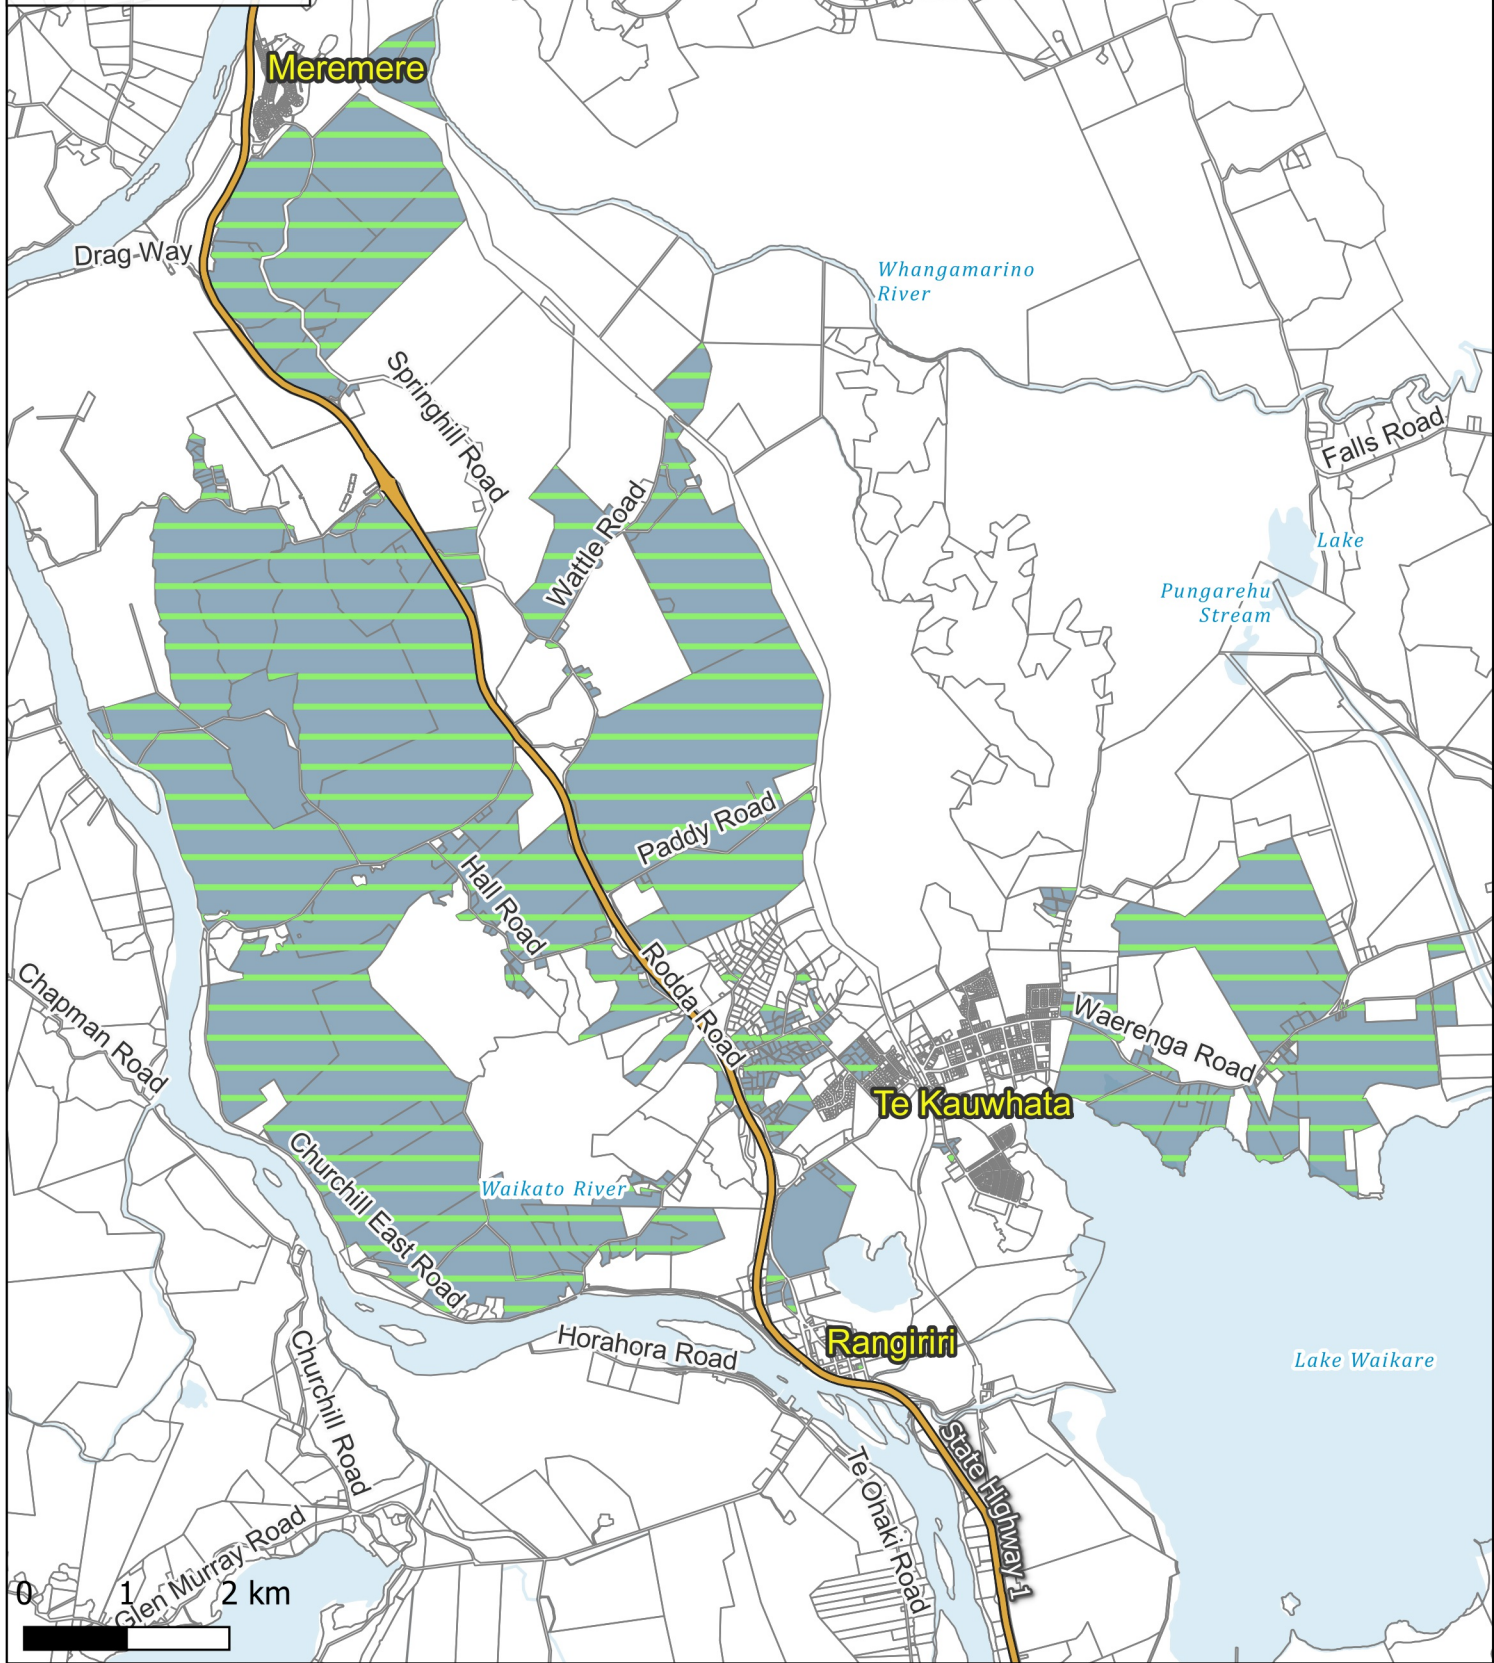

Legend

-  Property
-  Waterbodies
-  State Highway
-  Theme
-  Rates charges: Water Supply

**WATER SUPPLY:
North Waikato Rural Water**

Business Intelligence
 Created By: Admin
 Created For: Rates
 Date Created:
 2022-04-11
 Projection: NZTM
 GD2000
 Ref: Rating Themes

Copyright © Waikato
 District Council
 Cadastre Boundaries
 LINZ CC-BY
 Stats NZ CC-BY