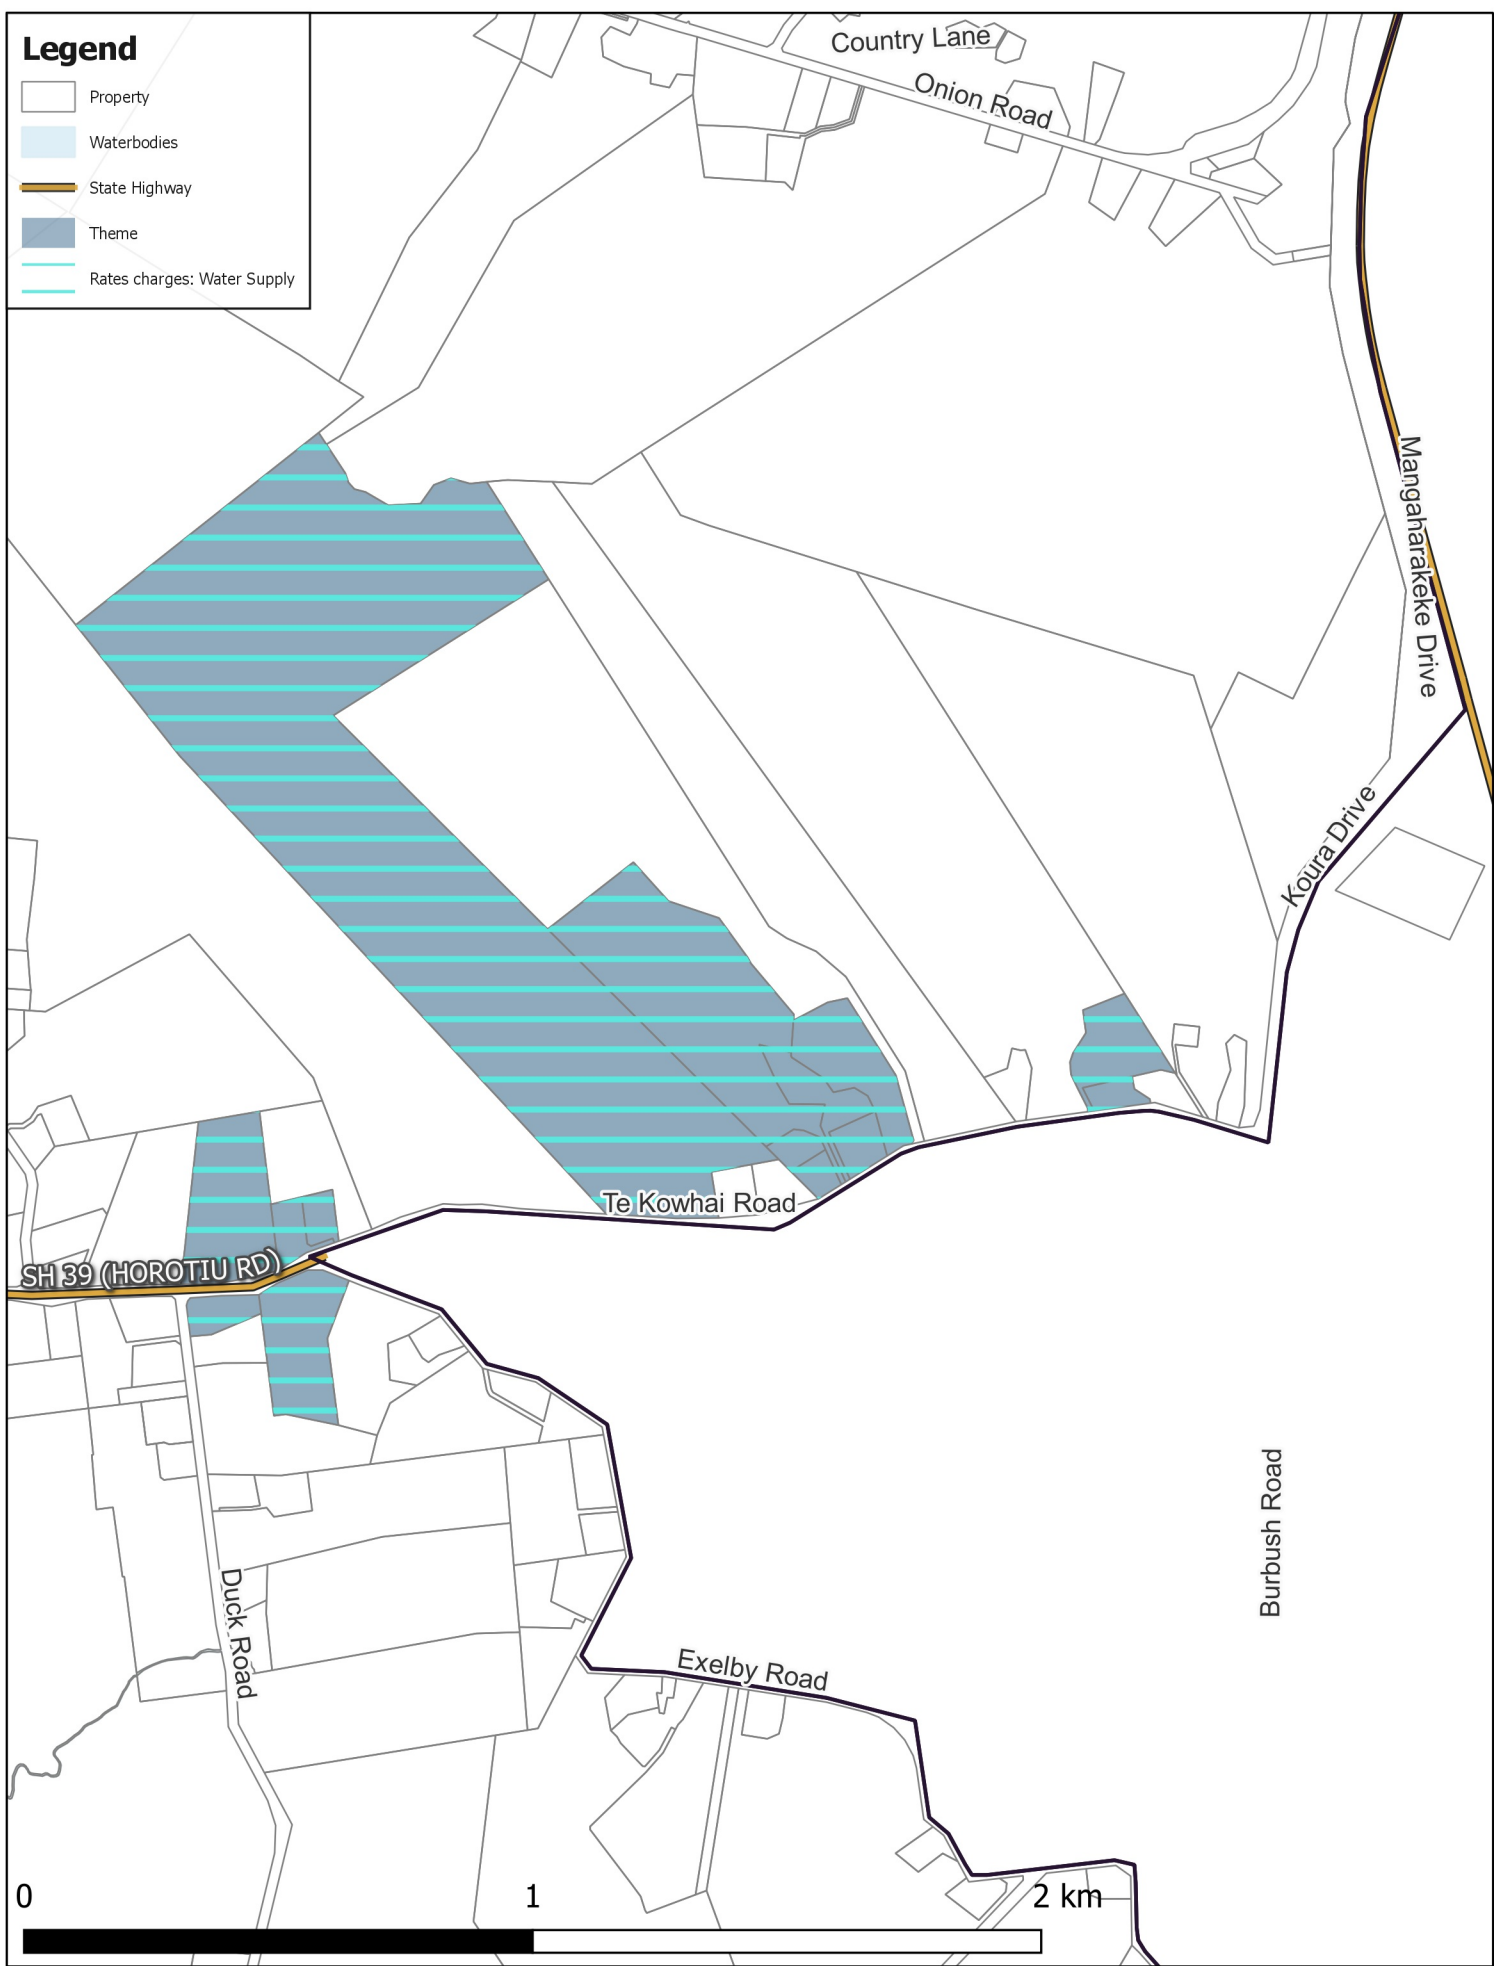

Legend

- Property
- Waterbodies
- State Highway
- Theme
- Rates charges: Water Supply

WATER SUPPLY: Western District Water

Business Intelligence
Created By: Admin
Created For: Rates
Date Created:
2022-04-11
Projection: NZTM
GD2000
Ref: Rating Themes

Copyright @ Waikato
District Council
Cadastre Boundaries
LINZ CC-BY
Stats NZ CC-BY